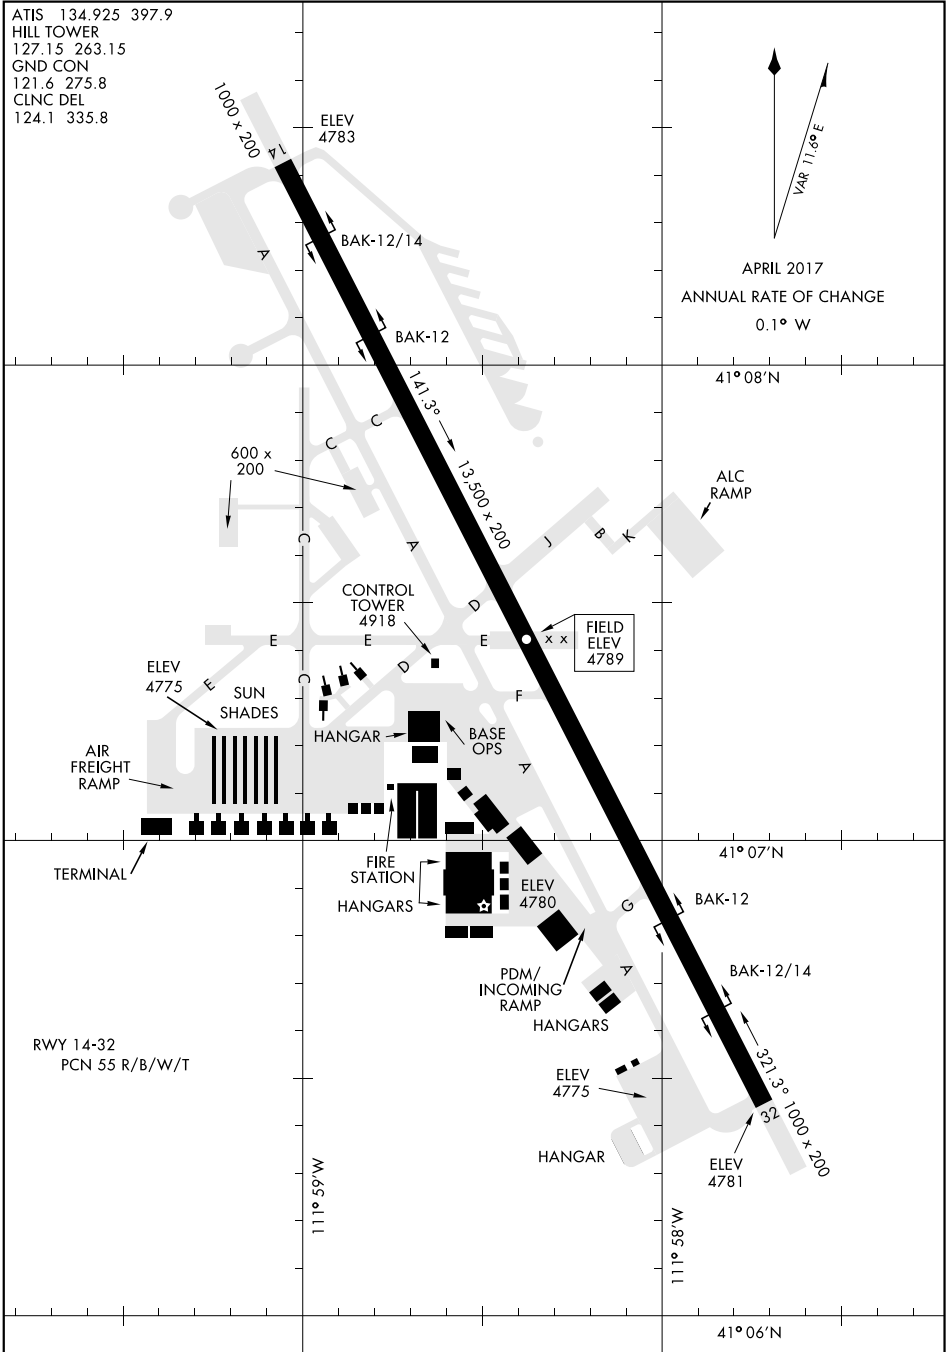

17117

AIRPORT DIAGRAM

AFD-296 [USAF]

HILL AFB (KHIF)

OGDEN, UTAH

ATIS 134.925 397.9
 HILL TOWER
 127.15 263.15
 GND CON
 121.6 275.8
 CLNC DEL
 124.1 335.8

APRIL 2017
 ANNUAL RATE OF CHANGE
 0.1° W

SW-4, 20 MAR 2025 to 17 APR 2025

SW-4, 20 MAR 2025 to 17 APR 2025

AIRPORT DIAGRAM

OGDEN, UTAH

HILL AFB (KHIF)