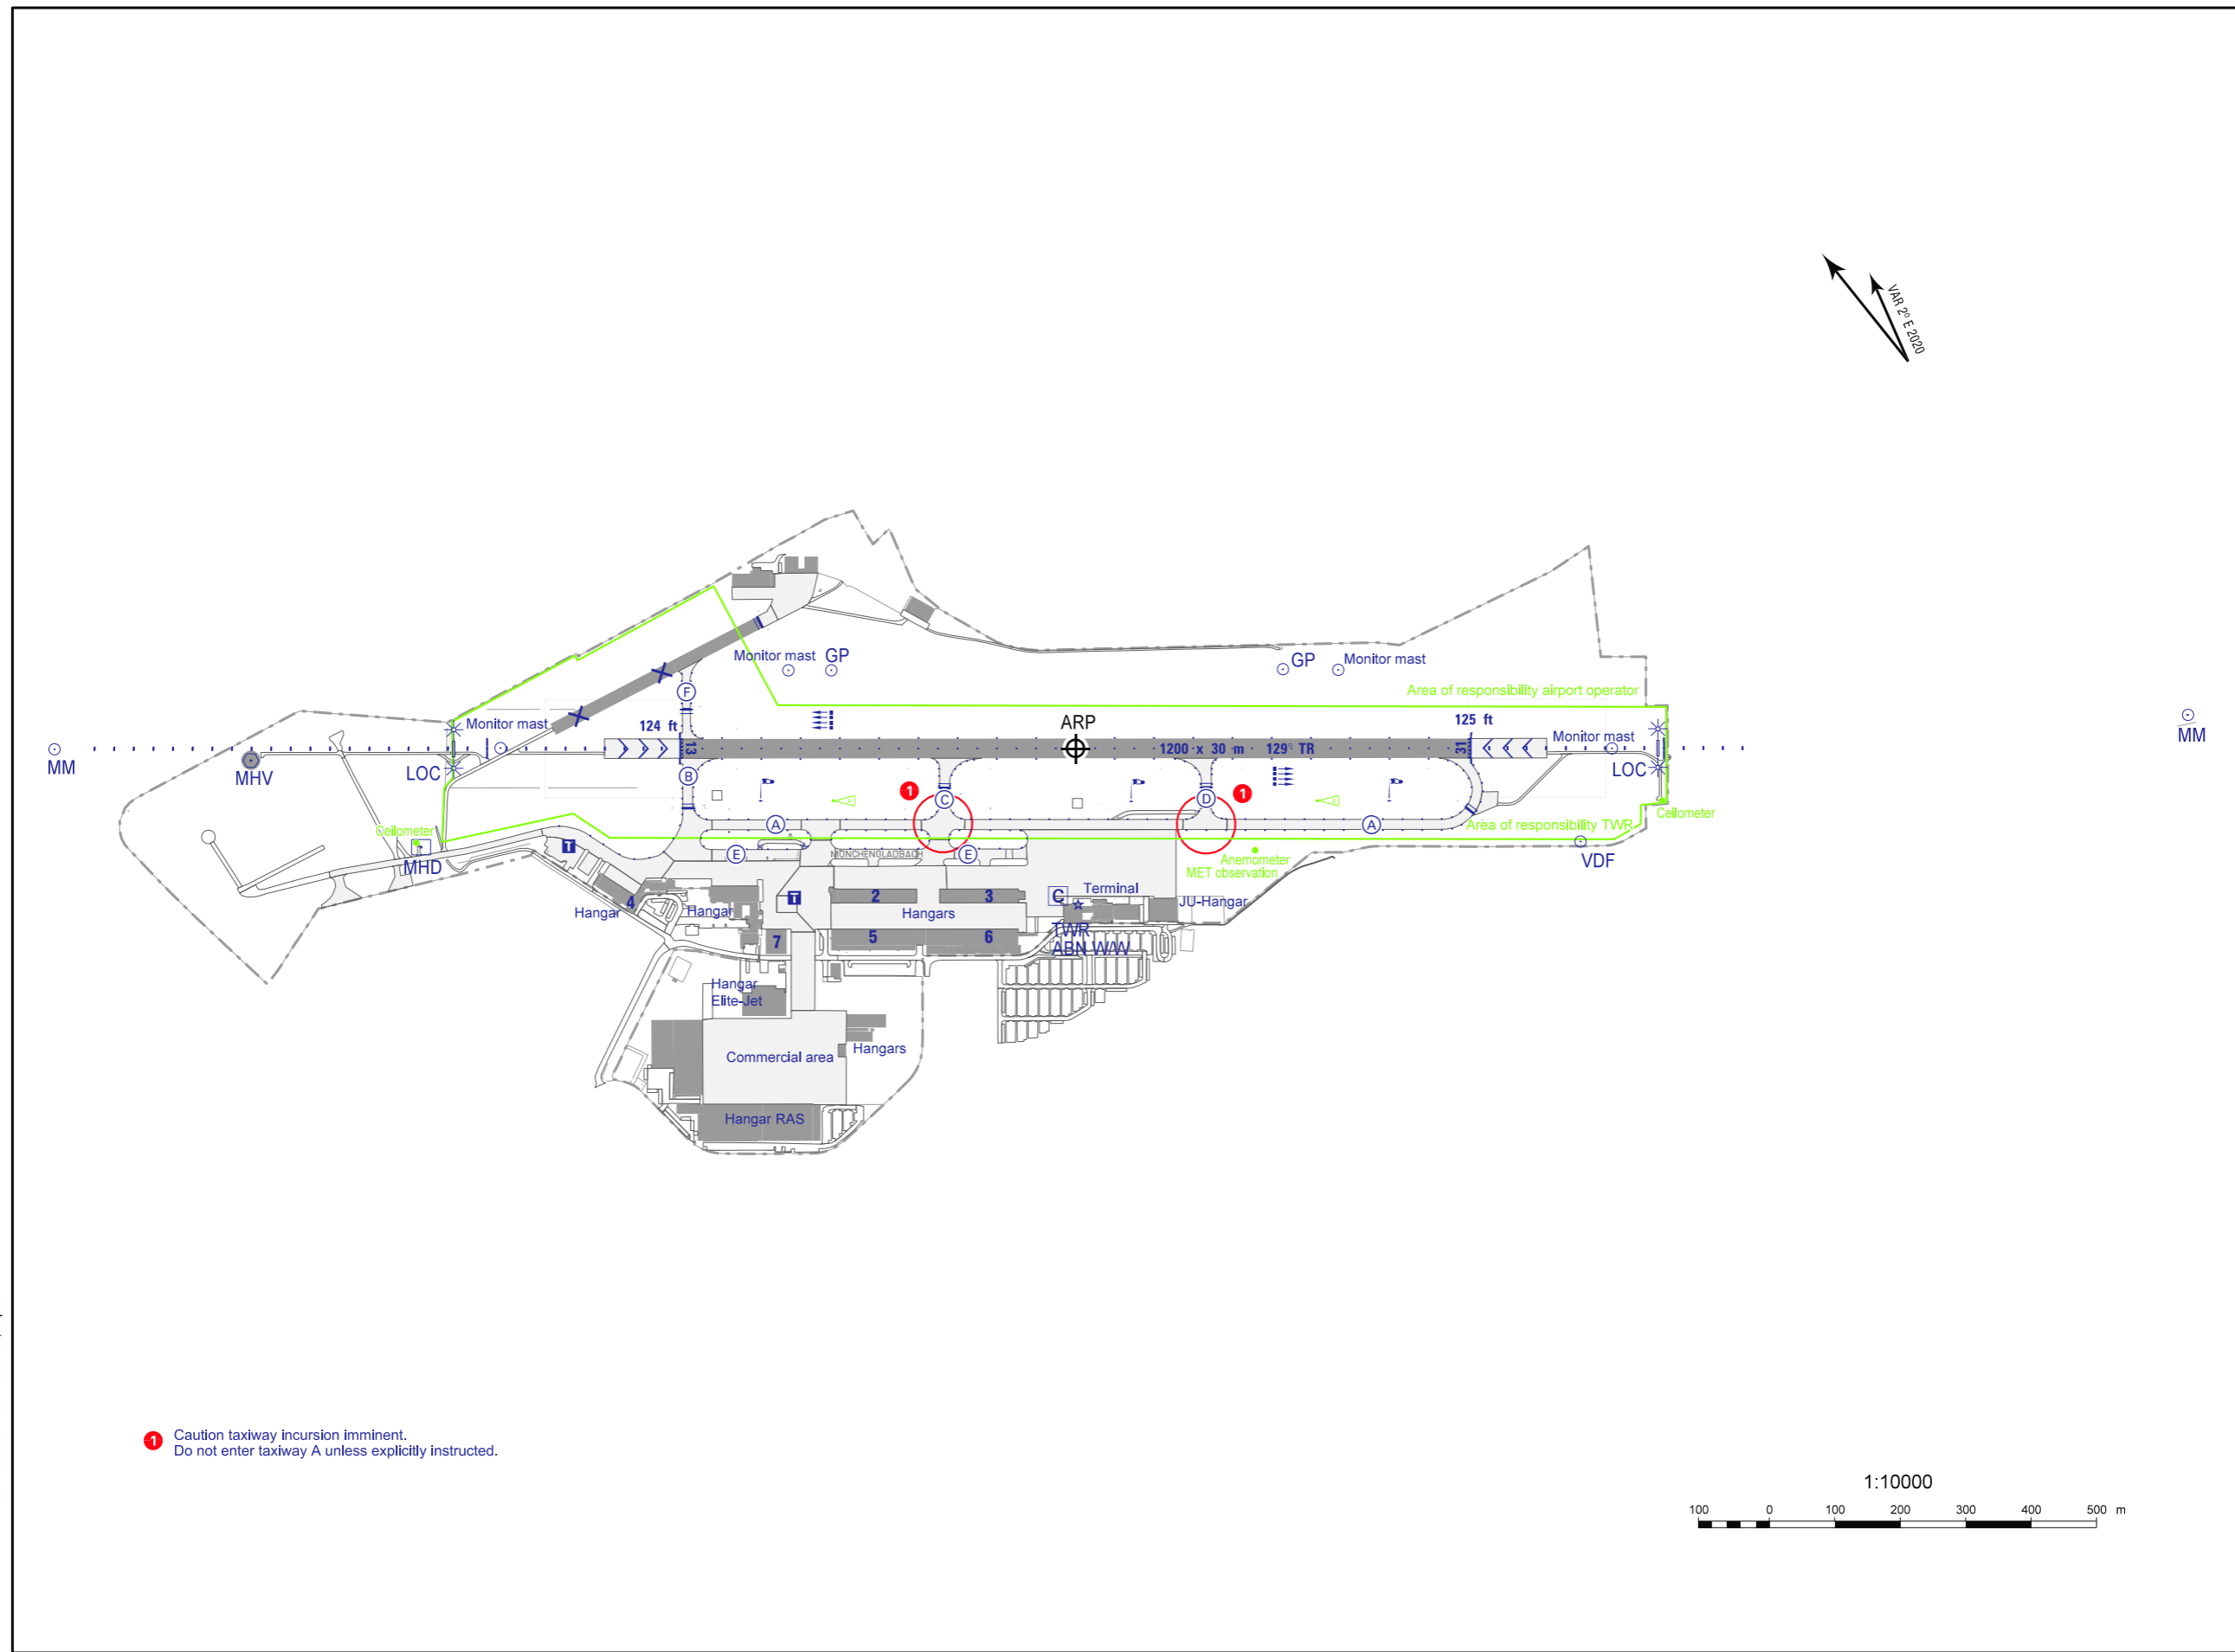

AERODROME CHART - ICAO

ARP 121 ft	AERODROME
N 51° 13' 49.28"	ELEVATION
E 006° 30' 16.18"	125 ft

MOENCHENGLADBACH ATIS	109.800
MOENCHENGLADBACH TOWER	120.455
MOENCHENGLADBACH GROUND	121.930

MOENCHENGLADBACH

1 Caution taxiway incursion imminent.
Do not enter taxiway A unless explicitly instructed.

Correction: MET facilities, topo.