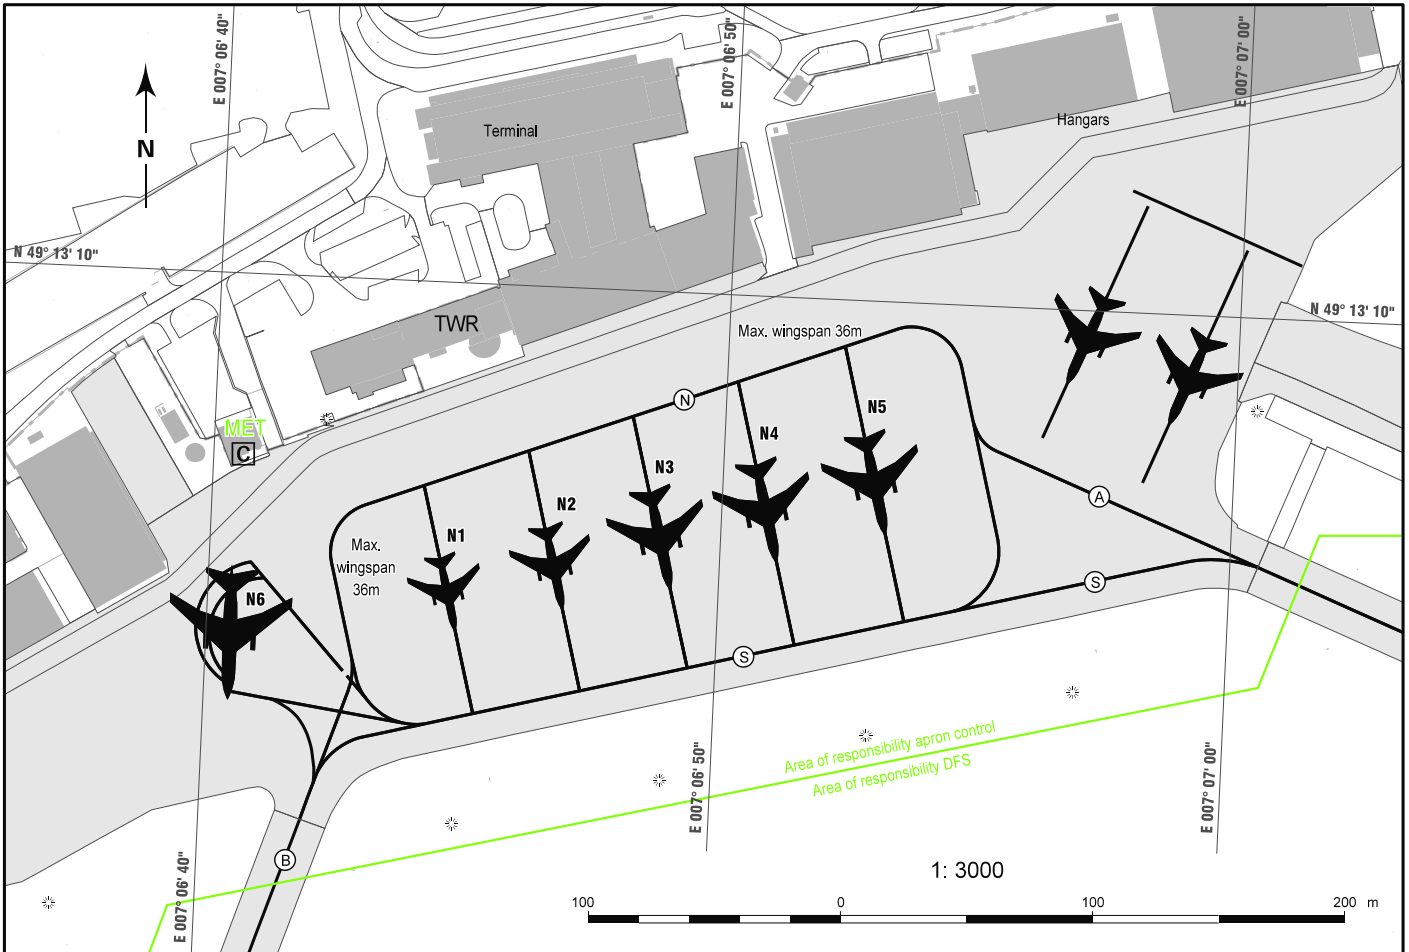

AERODROME GROUND MOVEMENT CHART - ICAO

SAARBRUECKEN

Correction: Taxi guidance lines, area of responsibility, topo.