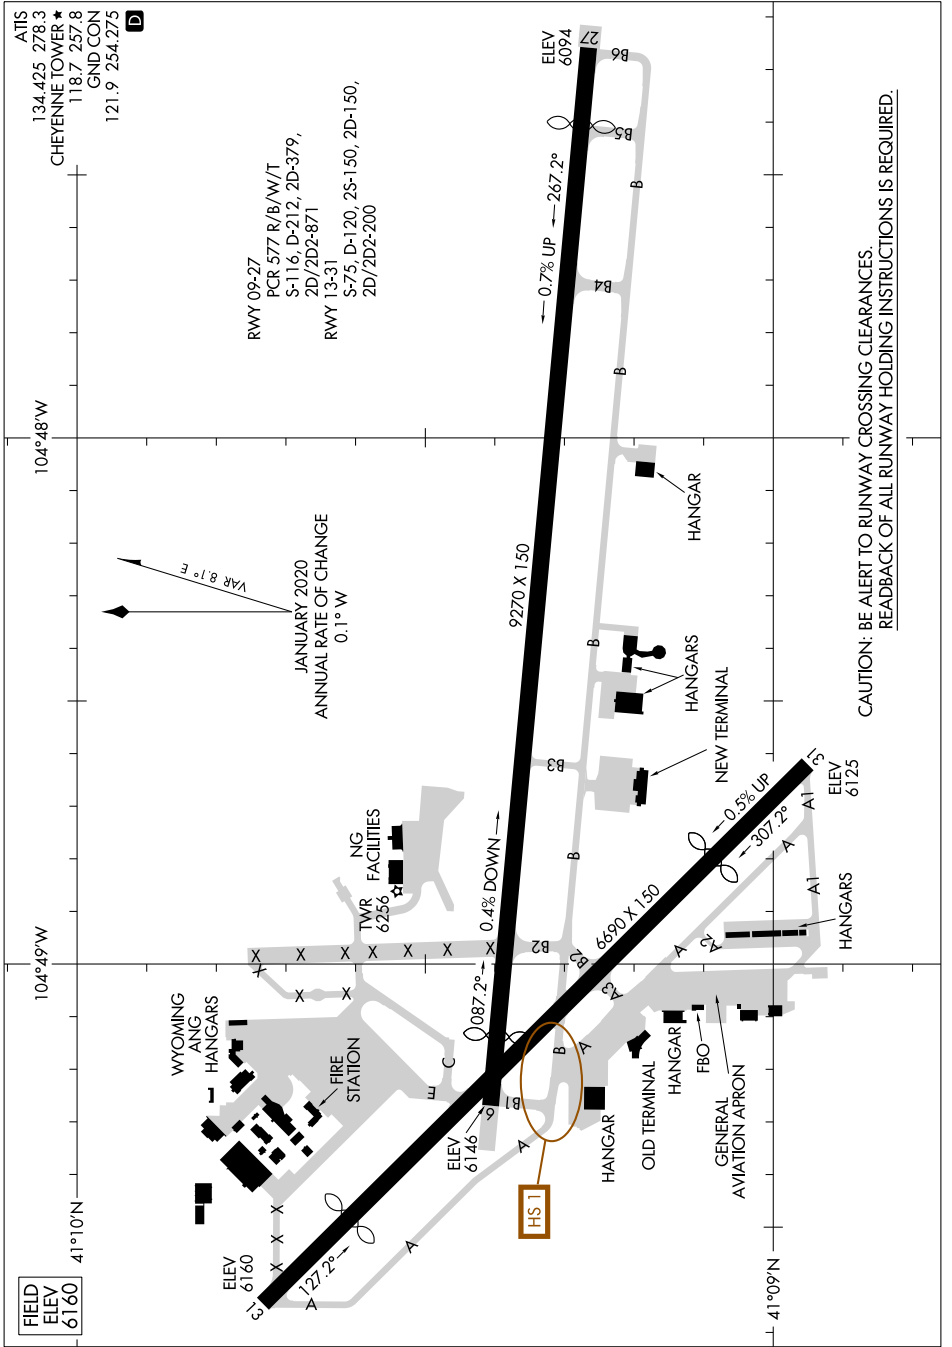

AIRPORT DIAGRAM

CHEYENNE RGNL/JERRY OLSON FLD (CYS)
AL-80 (FAA) CHEYENNE, WYOMING

NW-1, 20 MAR 2025 to 17 APR 2025

AIRPORT DIAGRAM

CHEYENNE, WYOMING
CHEYENNE RGNL/JERRY OLSON FLD (CYS)

NW-1, 20 MAR 2025 to 17 APR 2025

CAUTION: BE ALERT TO RUNWAY CROSSING CLEARANCES.
READBACK OF ALL RUNWAY HOLDING INSTRUCTIONS IS REQUIRED.