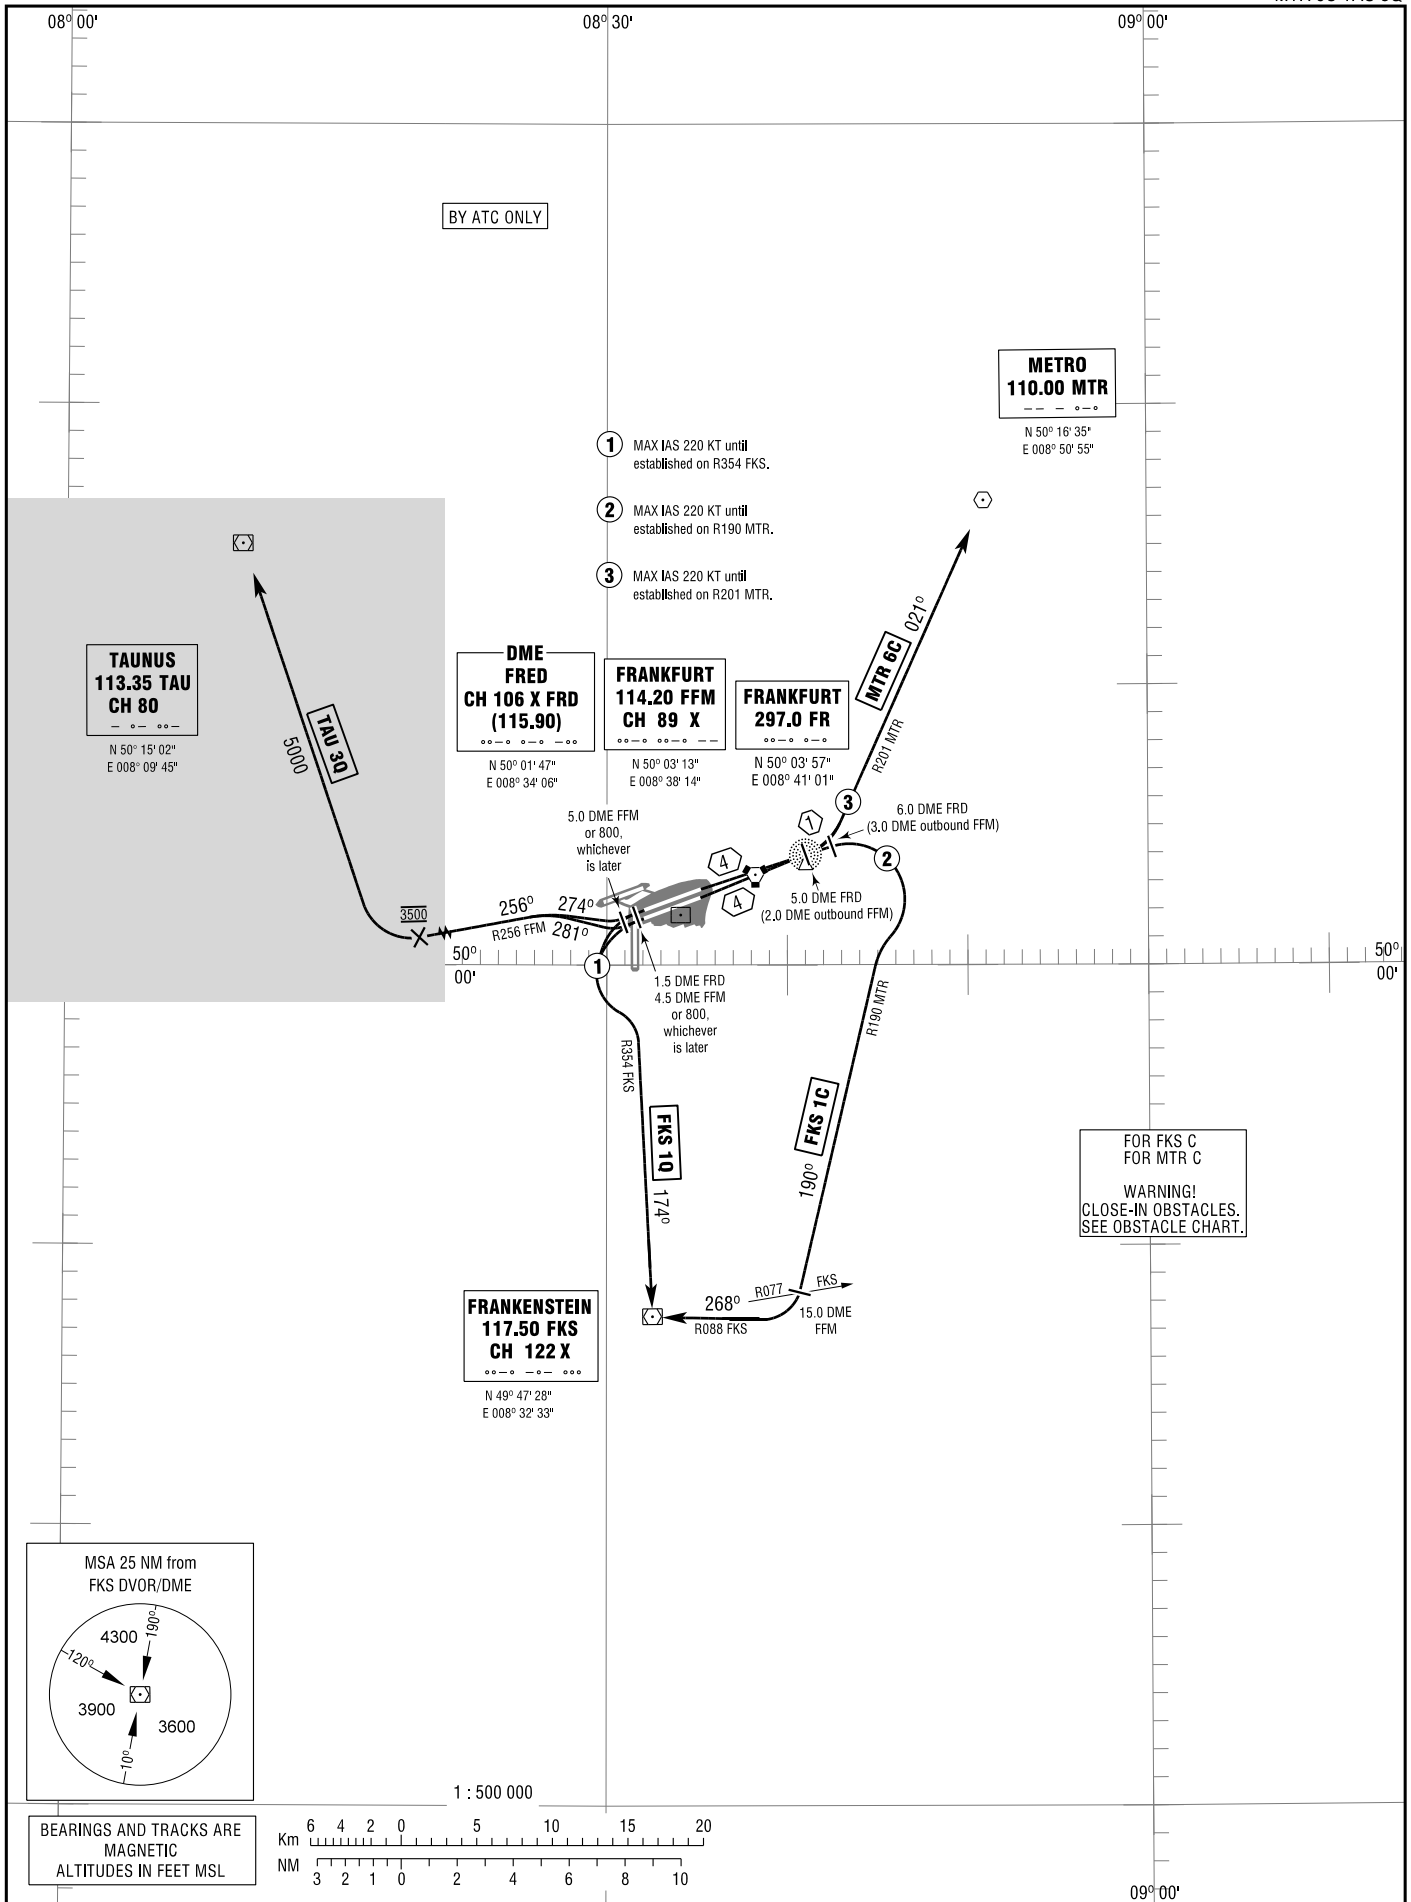

STANDARD DEPARTURE CHART -
INSTRUMENT (SID) - ICAO

FRANKFURT ATIS	118.730	FRANKFURT GROUND	121.805
FRANKFURT DELIVERY	122.035	FRANKFURT TOWER	118.780
FRANKFURT APRON	121.755		119.905
	121.855	LANGEN RADAR (S, SE, W)	136.130
	121.955	(N, NW)	120.155

TRANSITION **FRANKFURT MAIN**
 ALTITUDE 5000 RWY 07C/07R, 25L/25C
 VAR 3° E FKS 1C FKS 1Q
 MTR 6C TAU 3Q

Correction: Navaid symbol revised and communications.