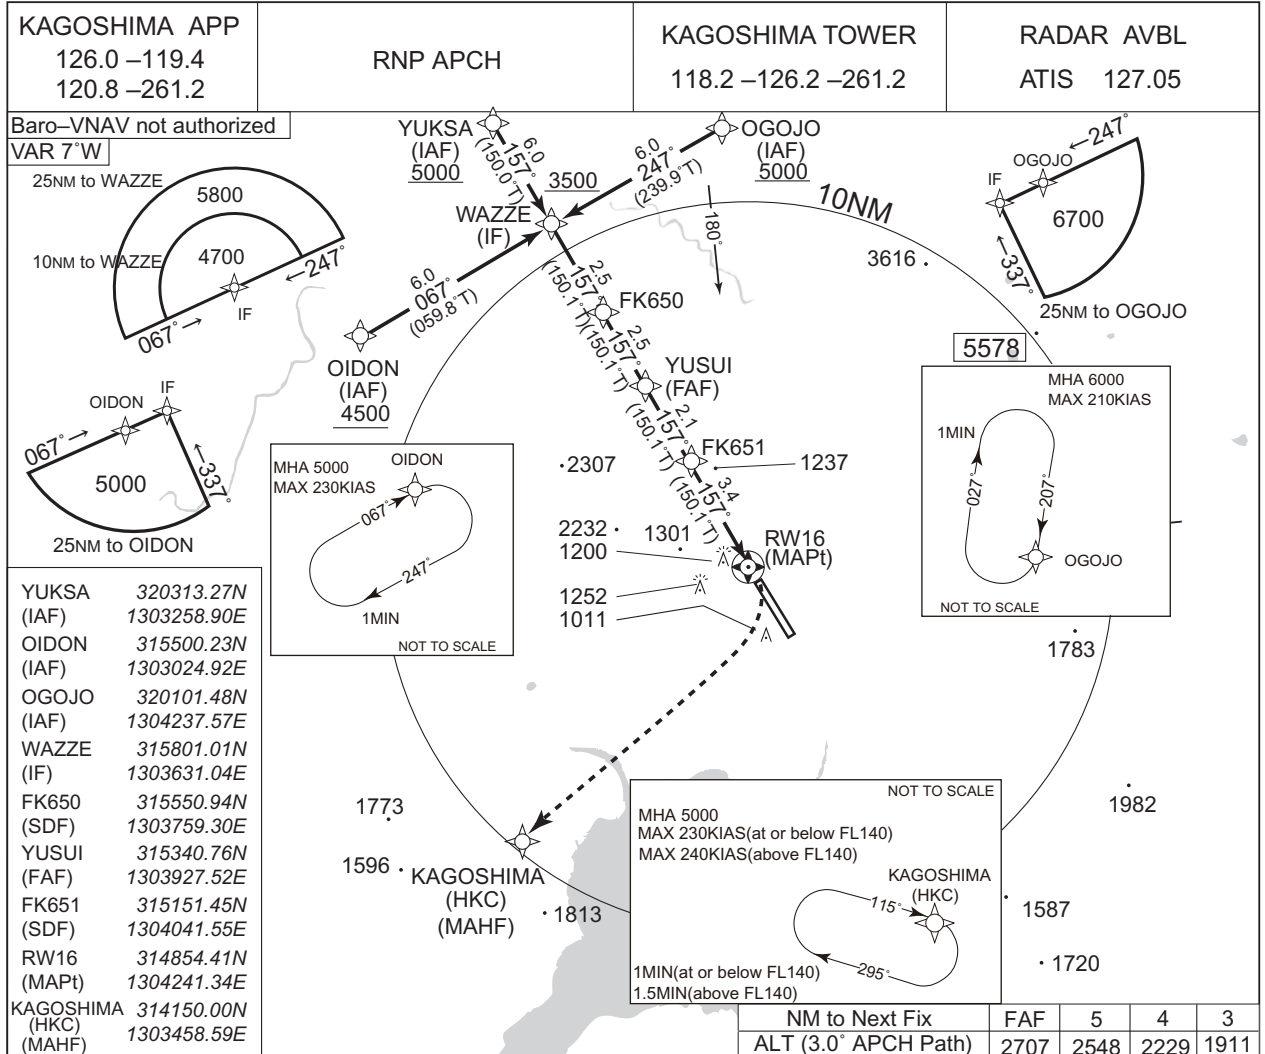

INSTRUMENT APPROACH CHART

RJFK / KAGOSHIMA

RNP RWY16

**MISSED APPROACH**  
Turn right direct to HKC and hold at 5000FT.  
Contact KAGOSHIMA APP.

CHANGE : MINIMA for circling.

	MINIMA	THR elev. 906		AD elev. 891			
	CAT	LNAV/VNAV		LNAV		CIRCLING	
		DA(H)	CMV	MDA(H)	CMV	MDA(H)	VIS
	A	Not applicable		1610 (719)		1680 (789)	
	B				1500		1600
	C				1800		2400
	D				2000		3200

**INTENTIONALLY LEFT BLANK**