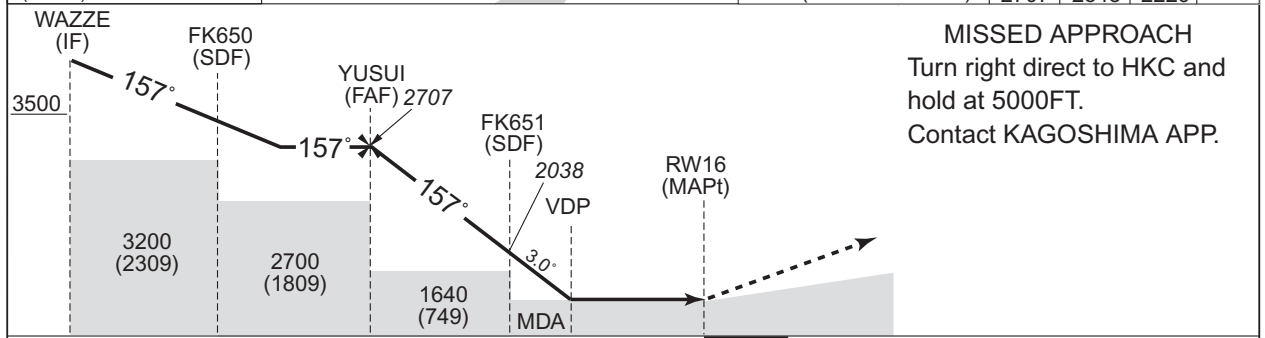

INSTRUMENT APPROACH CHART

RJFK / KAGOSHIMA

RNP RWY16

**MISSED APPROACH**  
Turn right direct to HKC and hold at 5000FT.  
Contact KAGOSHIMA APP.

CHANGE : MINIMA for circling.

	MINIMA	THR elev. 906		AD elev. 891			
	CAT	LNAV/VNAV		LNAV		CIRCLING	
		DA(H)	CMV	MDA(H)	CMV	MDA(H)	VIS
	A	Not applicable		1610 (719)		1680 (789)	
	B				1500		1600
	C				1800		2400
	D				2000		3200

**INTENTIONALLY LEFT BLANK**