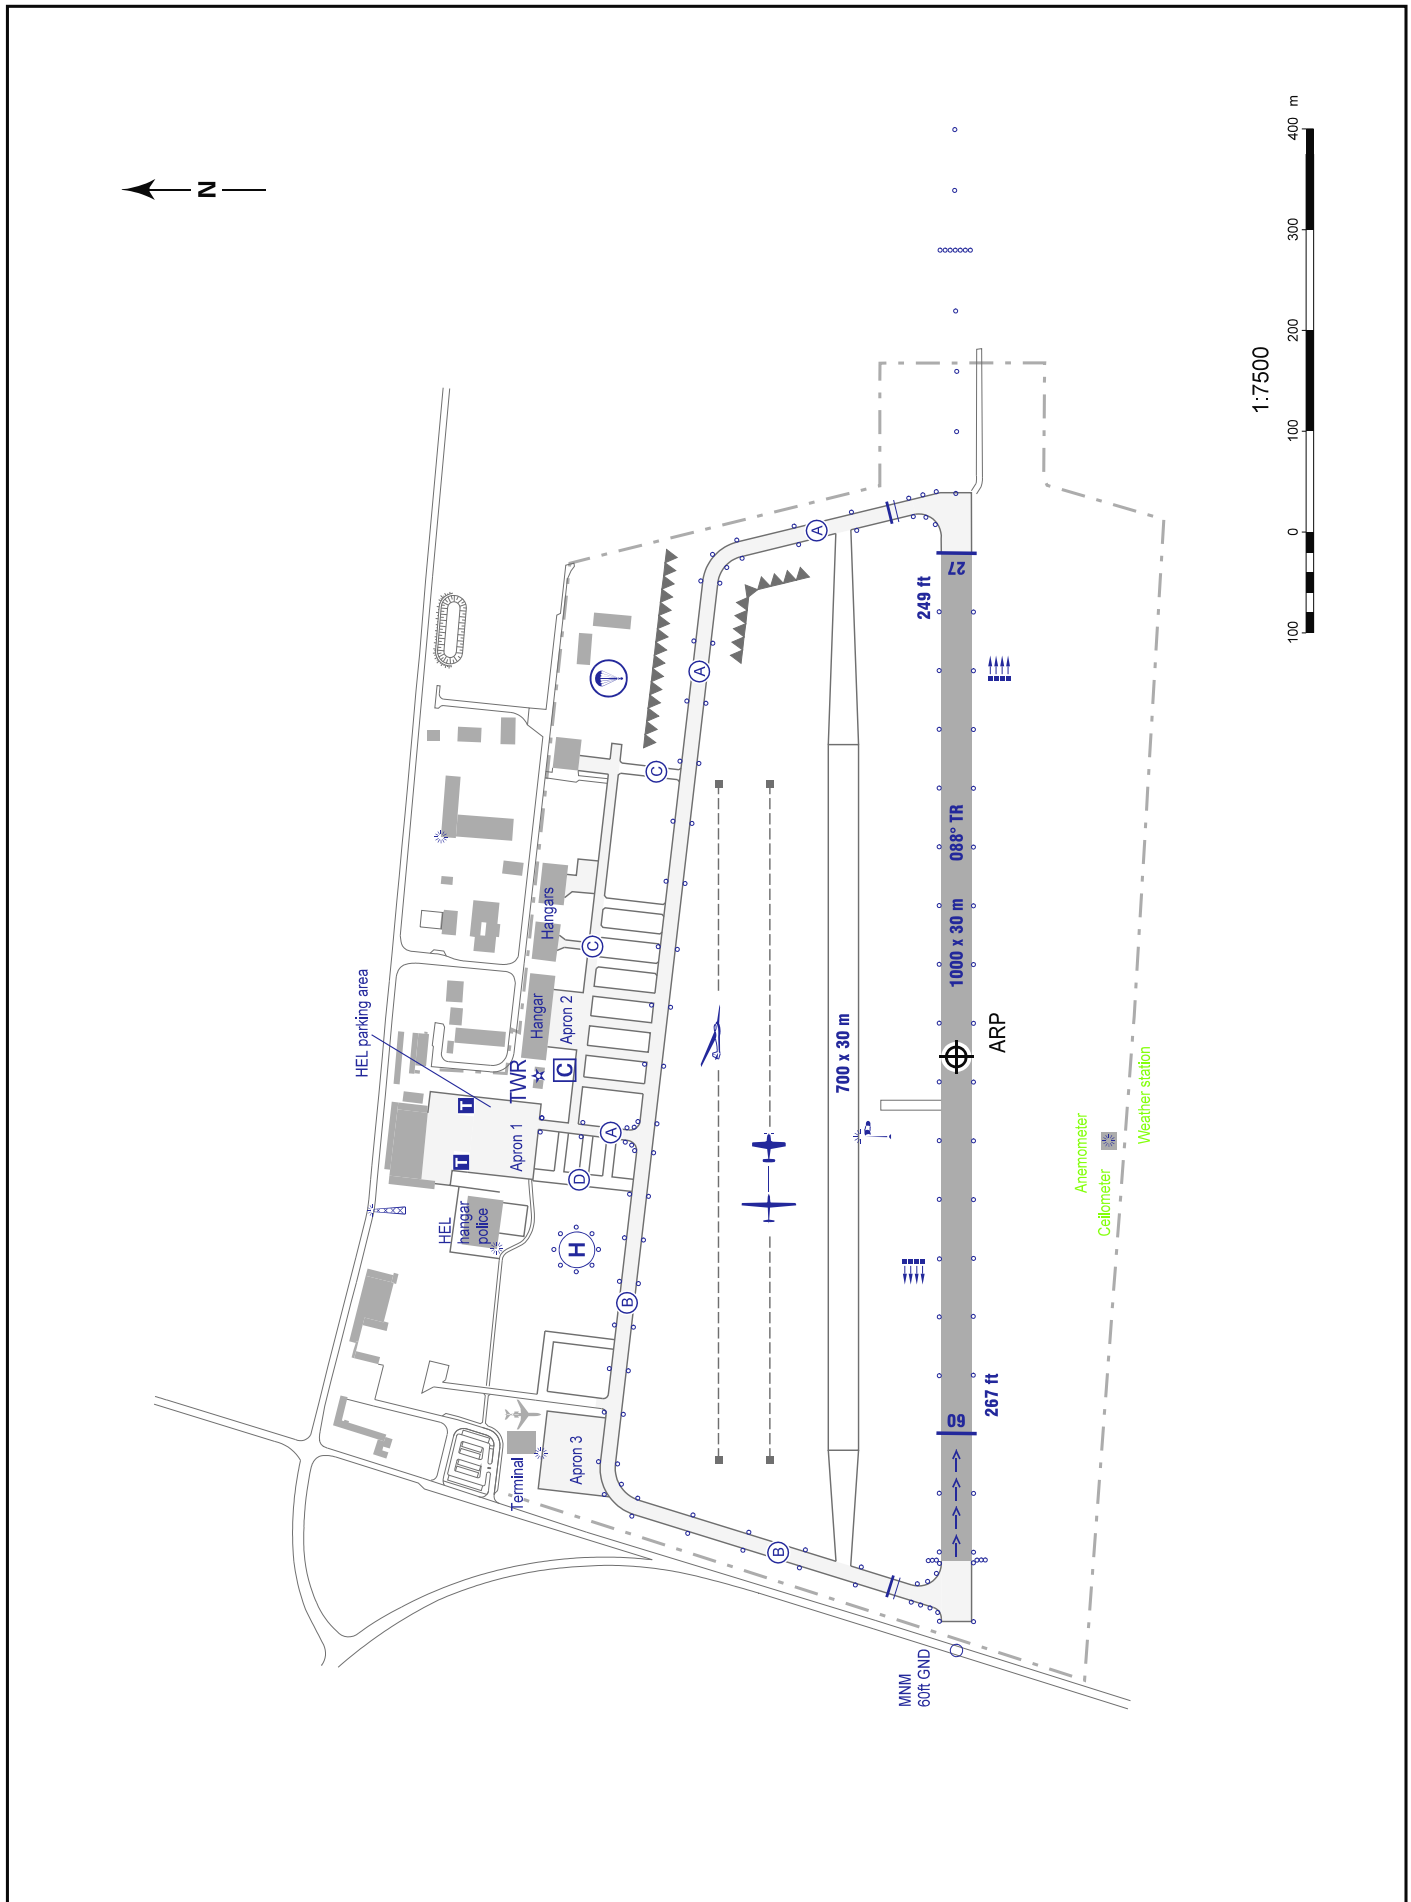

AERODROME CHART - ICAO

ARP 266 ft
N 52° 04' 25.17"
E 011° 37' 35.28"

AERODROME
ELEVATION
268 ft

MAGDEBURG/CITY

Correction: VDF withdrawn, ARP height, hangar.