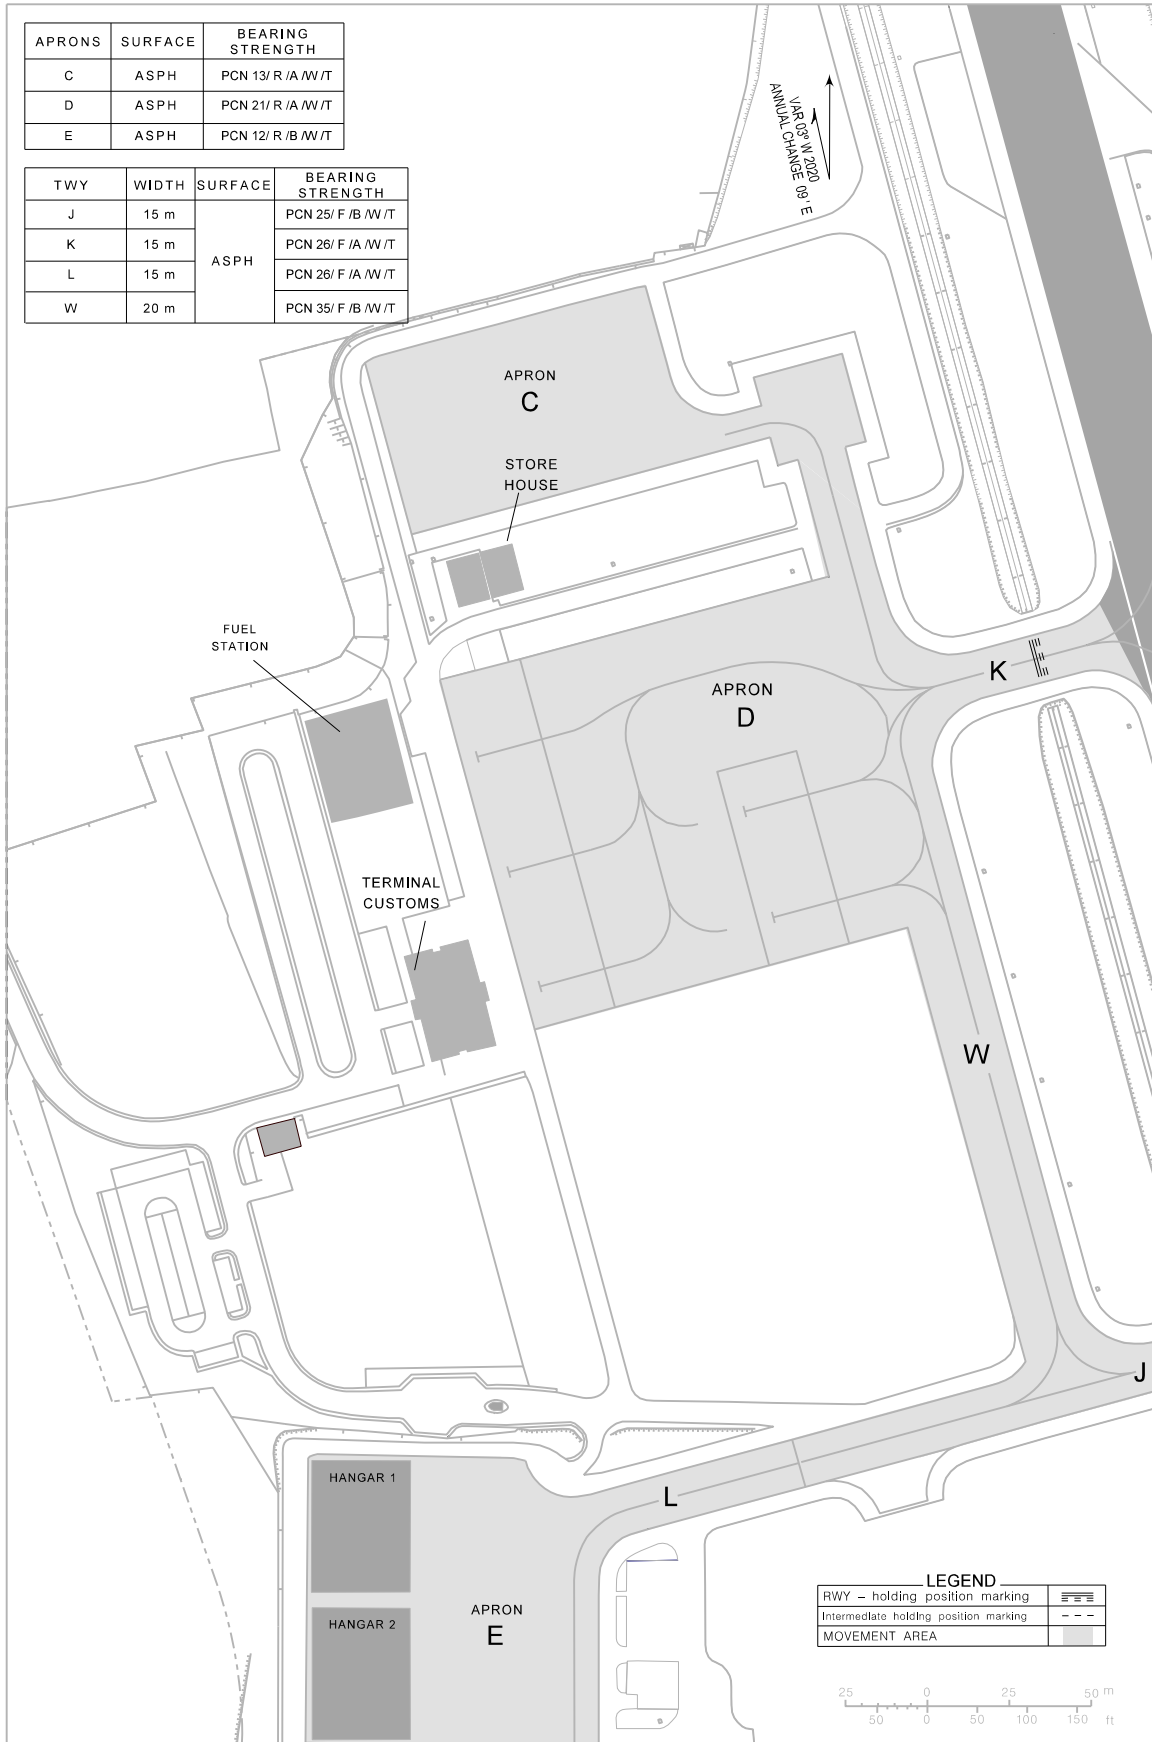

AIRCRAFT PARKING
DOCKING CHART - ICAO

APRON ELEV
C 94 m, D 93 m, E 91 m

CASCAIS GROUND 121.830
CASCAIS TOWER 120.305

CASCAIS
(LPCS)

LPCS AD - TWY F, R, S, N, O, P - Taxilane M, A1 completely withdrawn

THIS PAGE INTENTIONALLY LEFT BLANK