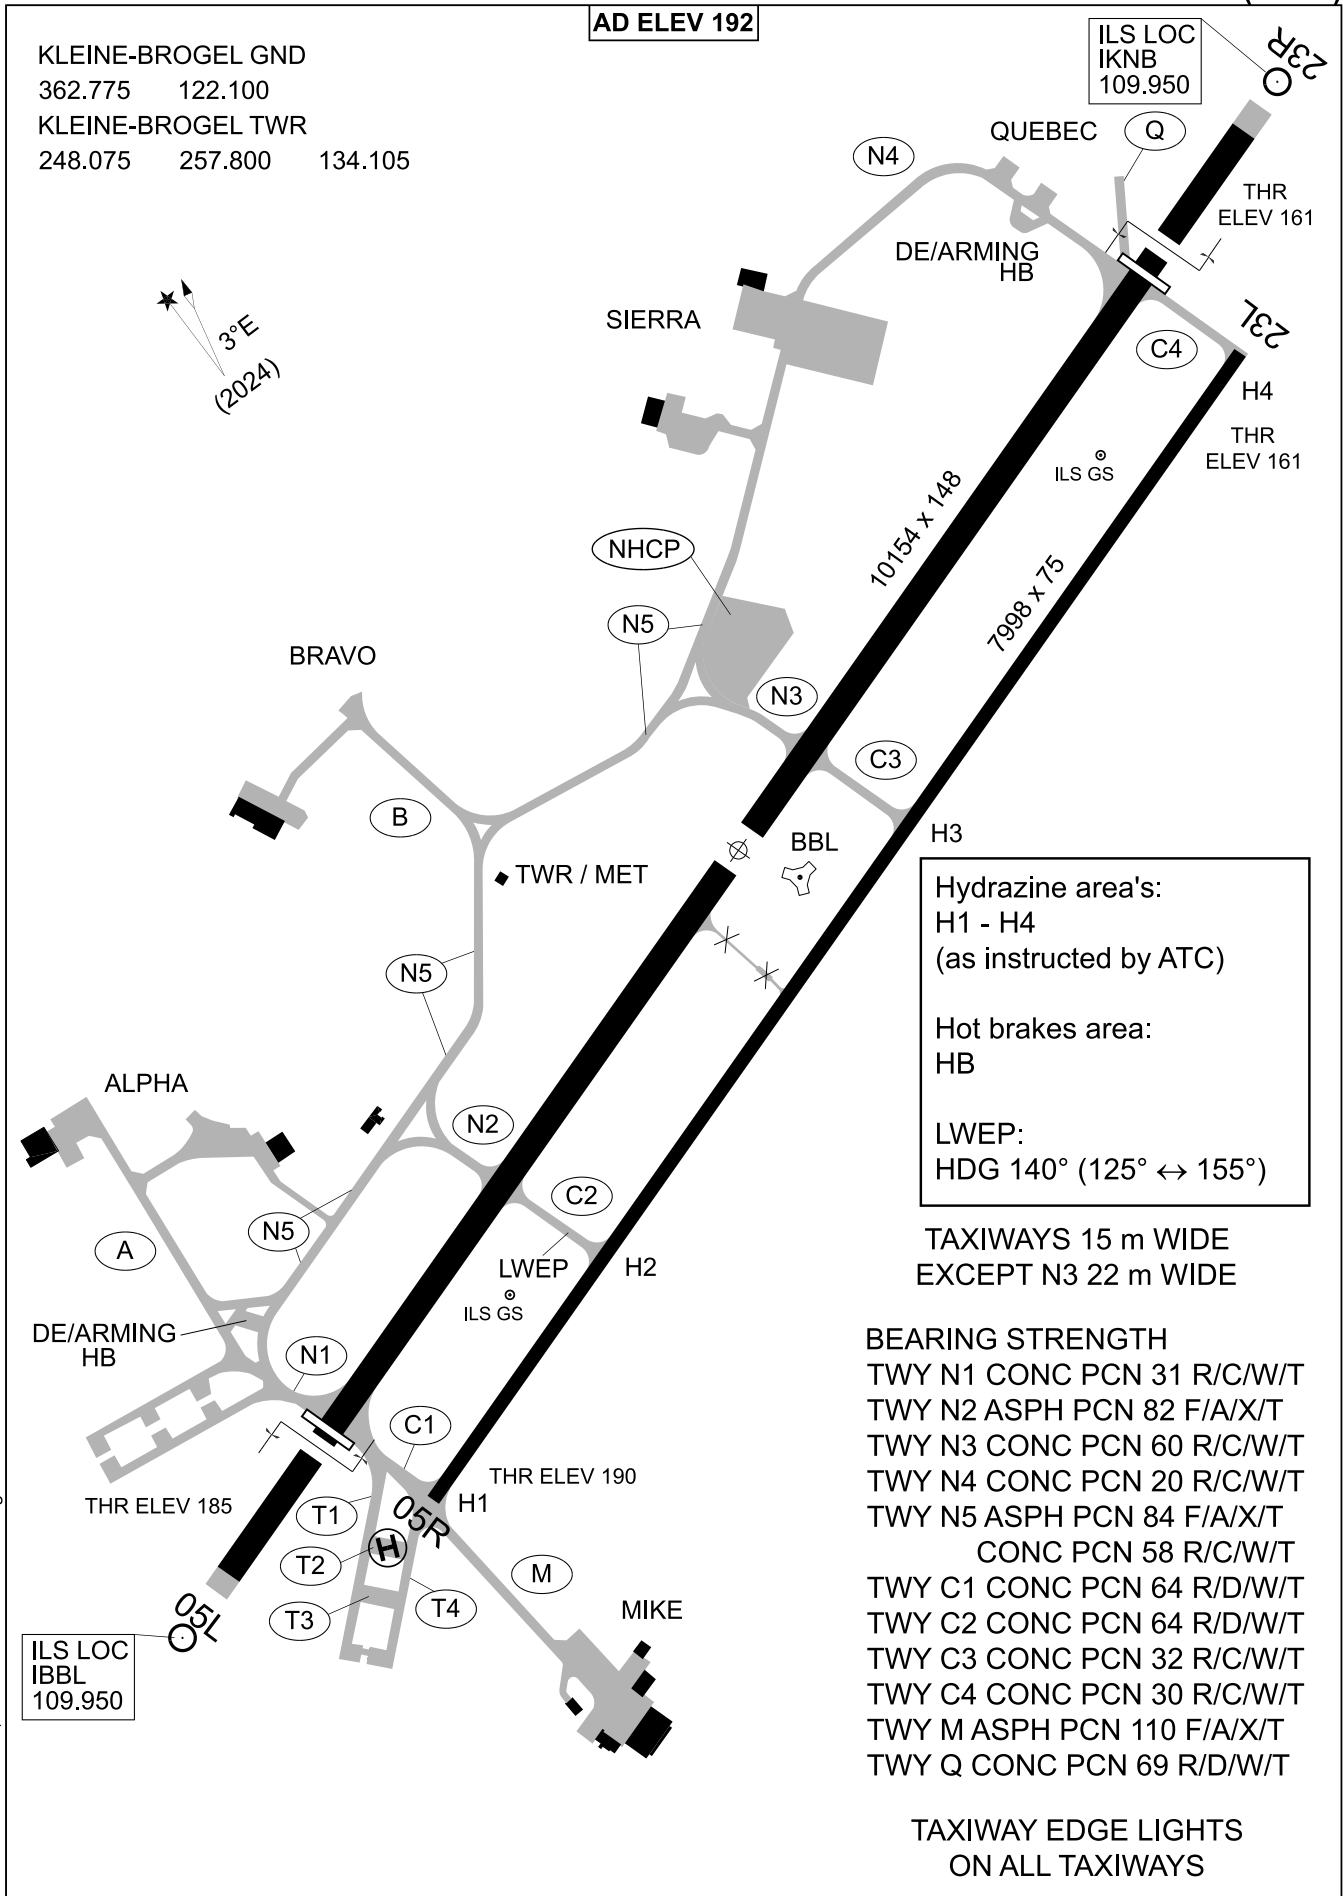

**AERODROME GROUND MOVEMENT CHART**

**KLEINE-BROGEL (EBBL)**

CHANGE: MAG VAR, POS BBL TACAN and length RWY

BEL DEFENCE, AIR COMPONENT 28-NOV-2024 - THS

**AERODROME GROUND MOVEMENT CHART**

**KLEINE-BROGEL (EBBL)**