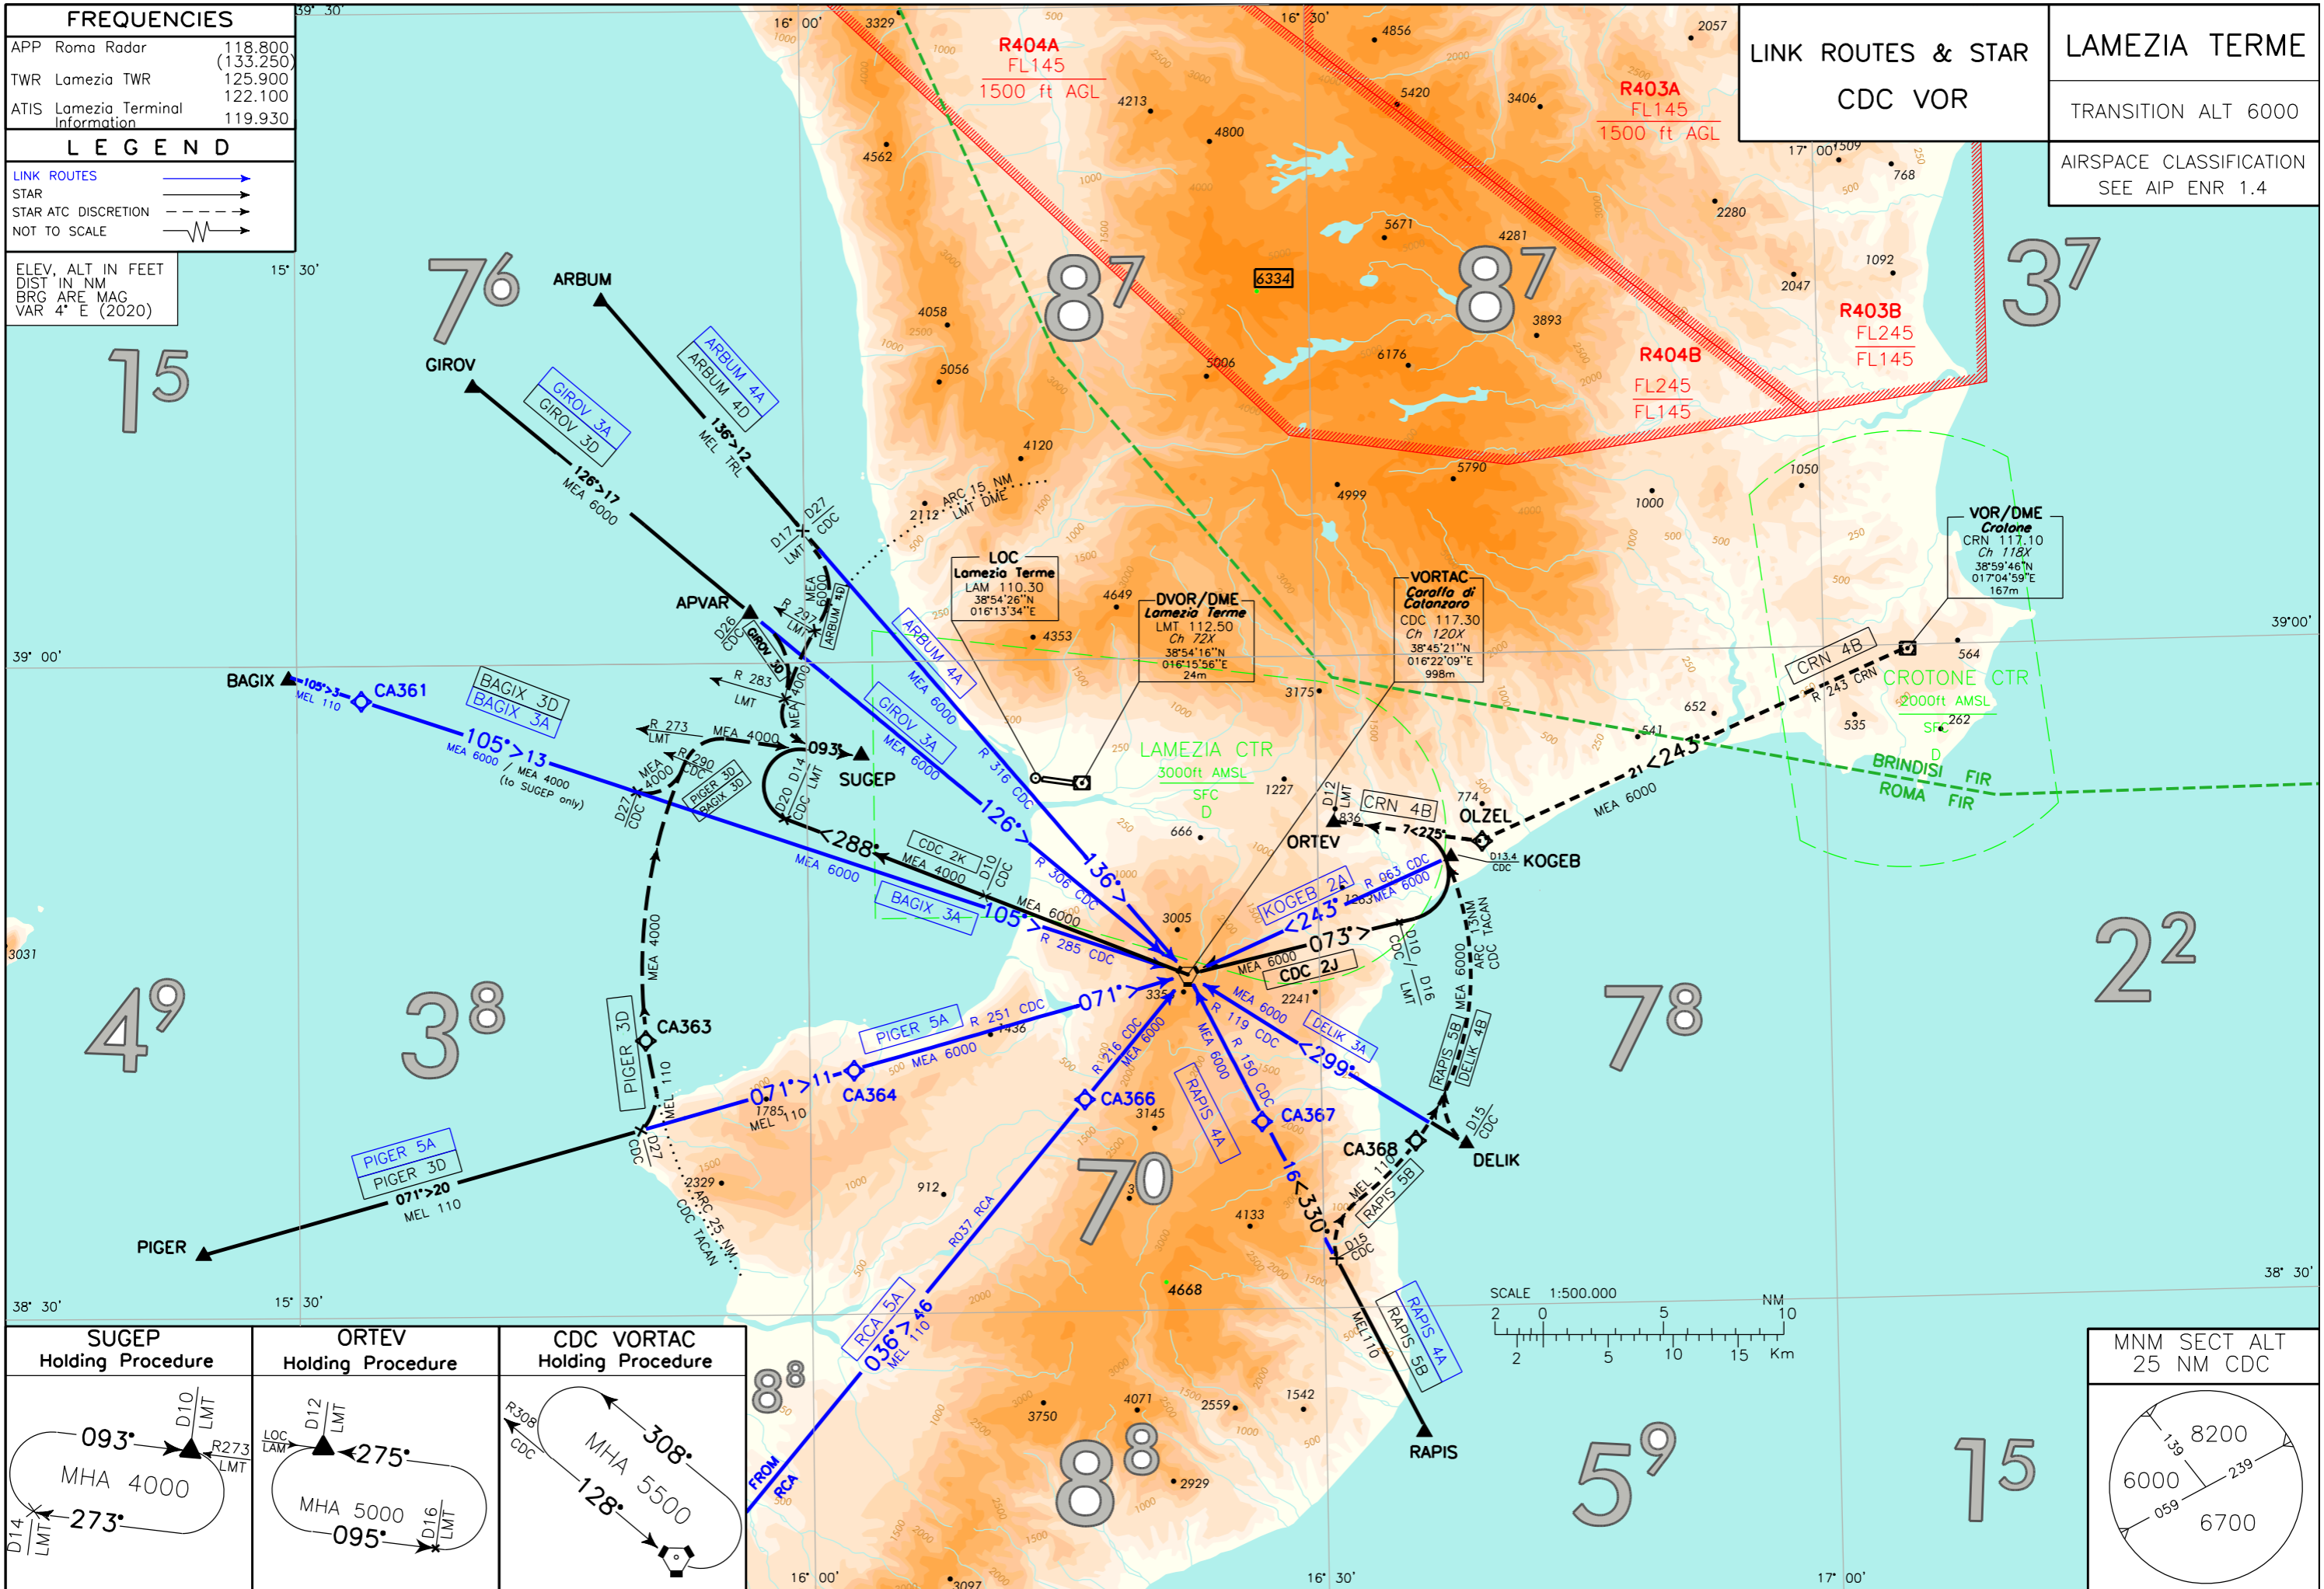

FREQUENCIES		
APP Roma Radar	118.800	(133.250)
TWR Lamezia TWR	125.900	122.100
ATIS Lamezia Terminal Information	119.930	

LEGEND	
LINK ROUTES	
STAR	
STAR ATC DISCRETION	
NOT TO SCALE	

ELEV. ALT IN FEET  
DIST IN NM  
BRG ARE MAG  
VAR 4° E (2020)

LINK ROUTES & STAR	
CDC VOR	

LAMEZIA TERME	
TRANSITION ALT 6000	

AIRSPACE CLASSIFICATION  
SEE AIP ENR 1.4

CHANGE: ARBUM 4A AND ARBUM 4D MODIFIED.