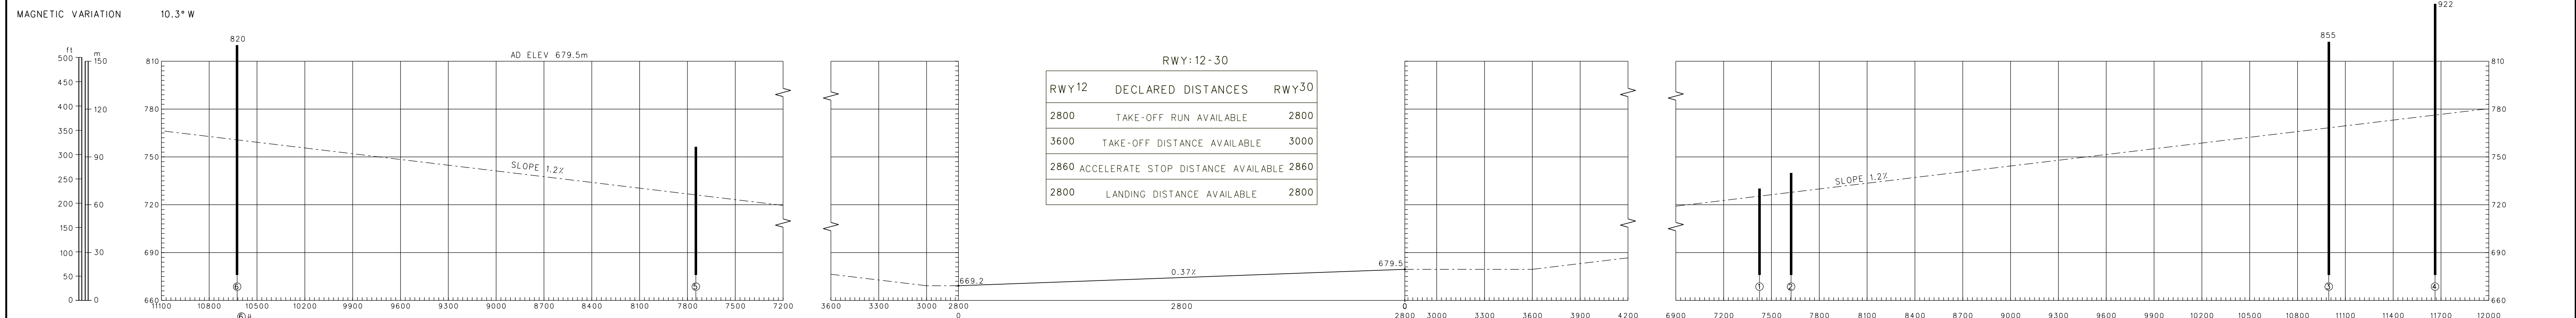

AERODROME OBSTACLE CHART-ICAO

TYPE A (OPERATING LIMITATIONS)

ZBMZ MANZHOU LI/Xijiao

DIMENSIONS AND ELEVATIONS IN METERS BEARINGS ARE MAGNETIC

LEGEND	
①	OBST NR
▲	MOUNTAIN
⌘	IRON TOWER

AMENDMENT RECORD		
NR	DATE	ENTERED BY

Changes: New chart.