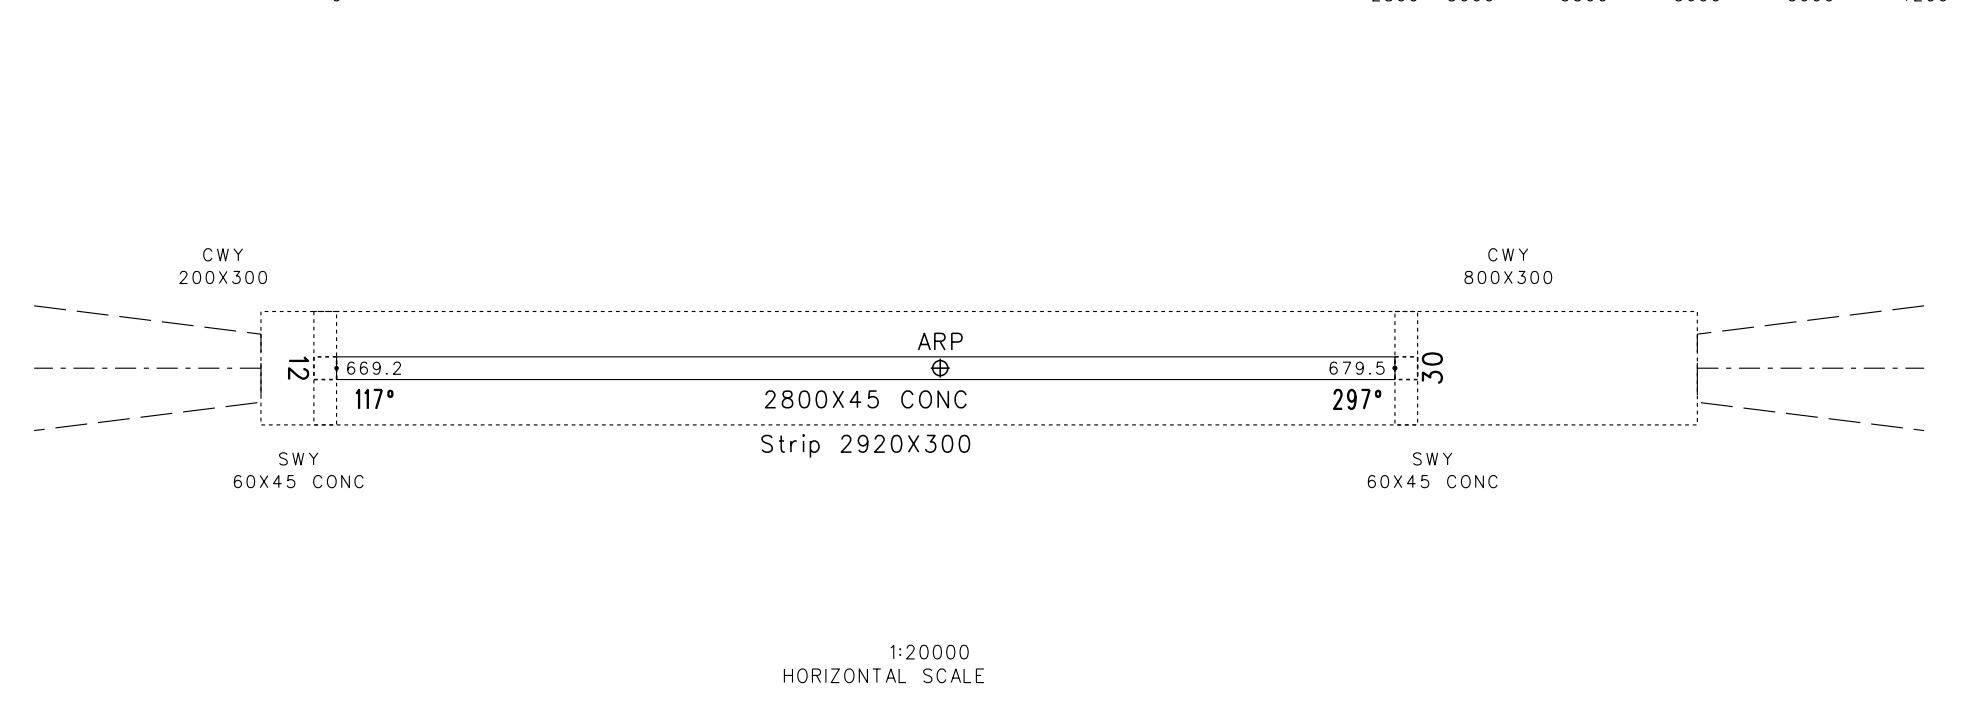

AERODROME OBSTACLE CHART-ICAO

TYPE A (OPERATING LIMITATIONS)

ZBMZ MANZHOU LI/Xijiao

DIMENSIONS AND ELEVATIONS IN METERS BEARINGS ARE MAGNETIC

LEGEND	
①	OBST NR
▲	MOUNTAIN
⌘	IRON TOWER

AMENDMENT RECORD		
NR	DATE	ENTERED BY

Changes: New chart.