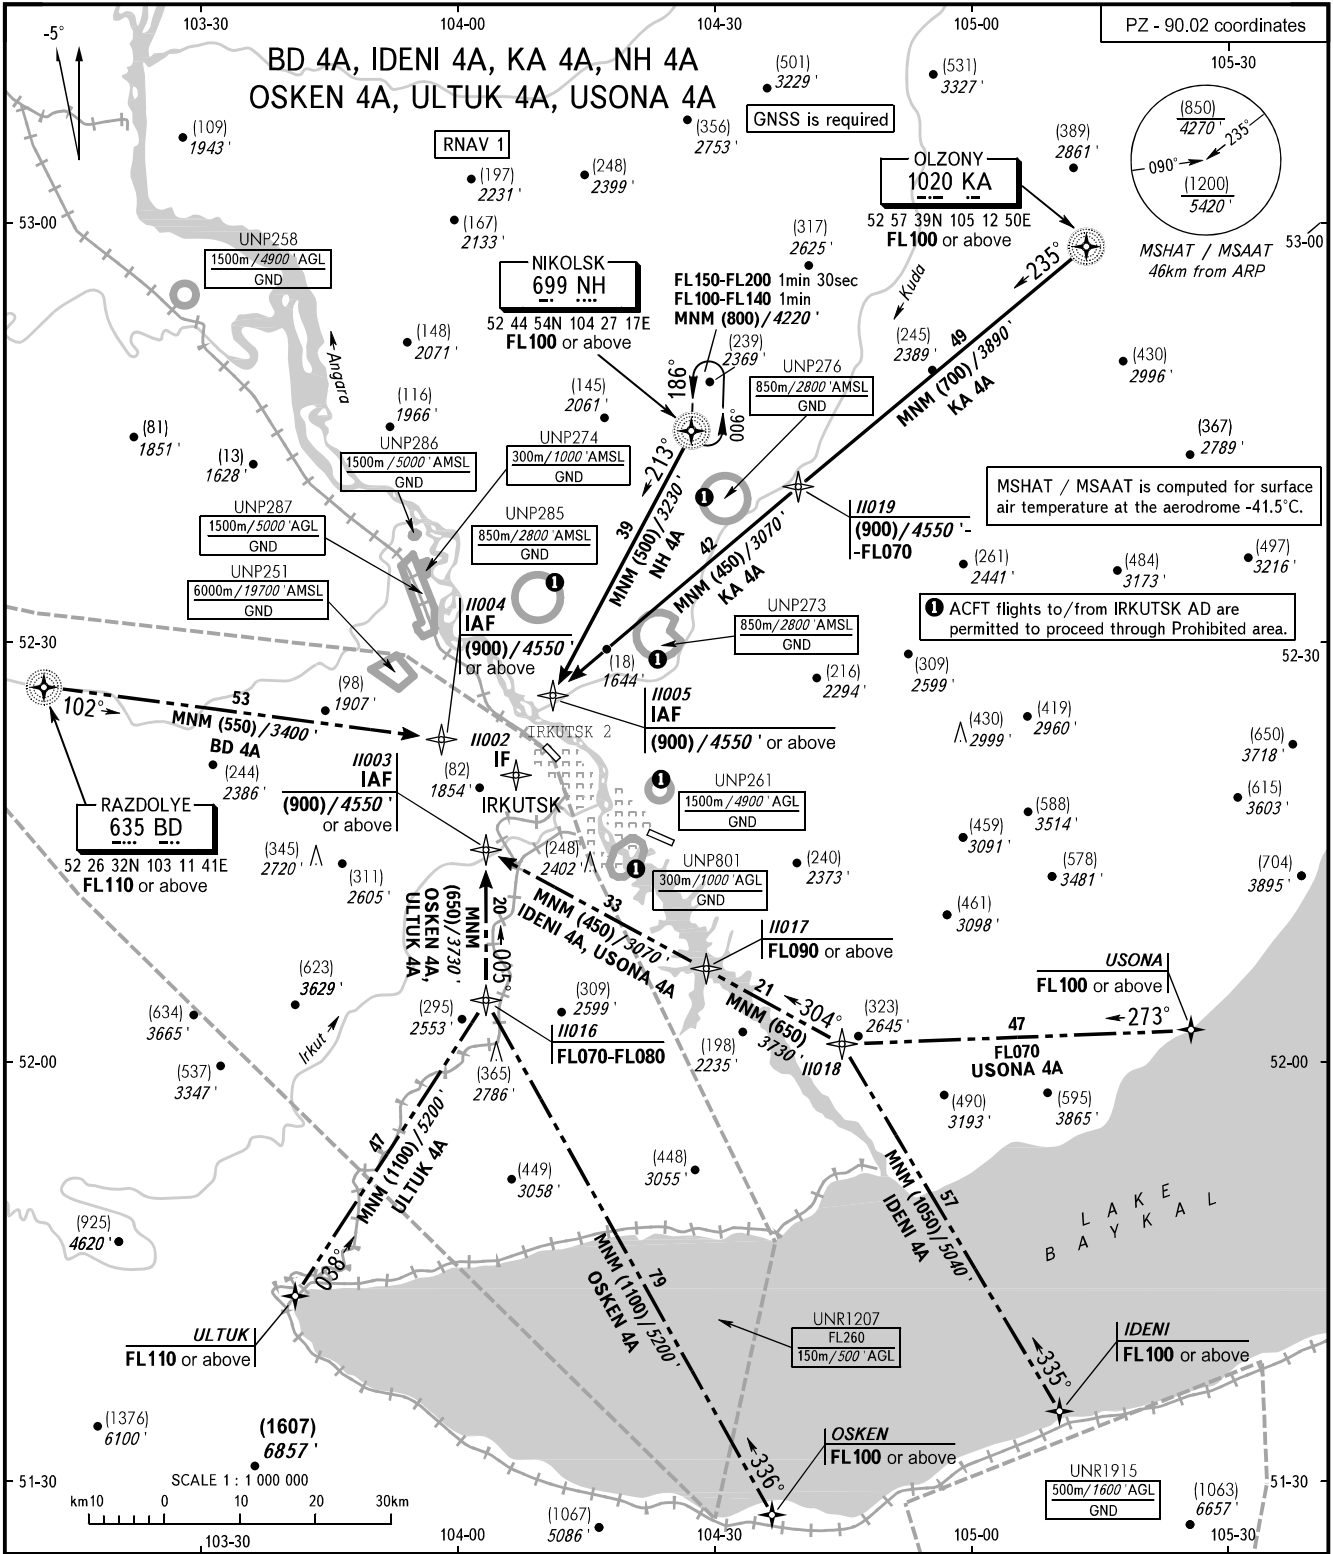

STANDARD ARRIVAL CHART
INSTRUMENT (STAR) - ICAO

TRANSITION
LEVEL: **FL070**

IRKUTSK, RUSSIA
IRKUTSK
RNAV RWY 12

APPROACH	125.200
RADAR	119.300
TOWER	118.100

BEARINGS AND TRACKS ARE MAG.
ALTITUDES IN FEET, HEIGHTS IN METRES
ELEVATIONS IN METRES AND FEET
DISTANCES IN KILOMETRES

Alt set: -QFE(QNH on req);
-mm(hPa on req).

WARNING
When restricted area UNR1207 is active,
BD 4A, OSKEN 4A, ULTUK 4A
are AVBL after coordination with ATC.