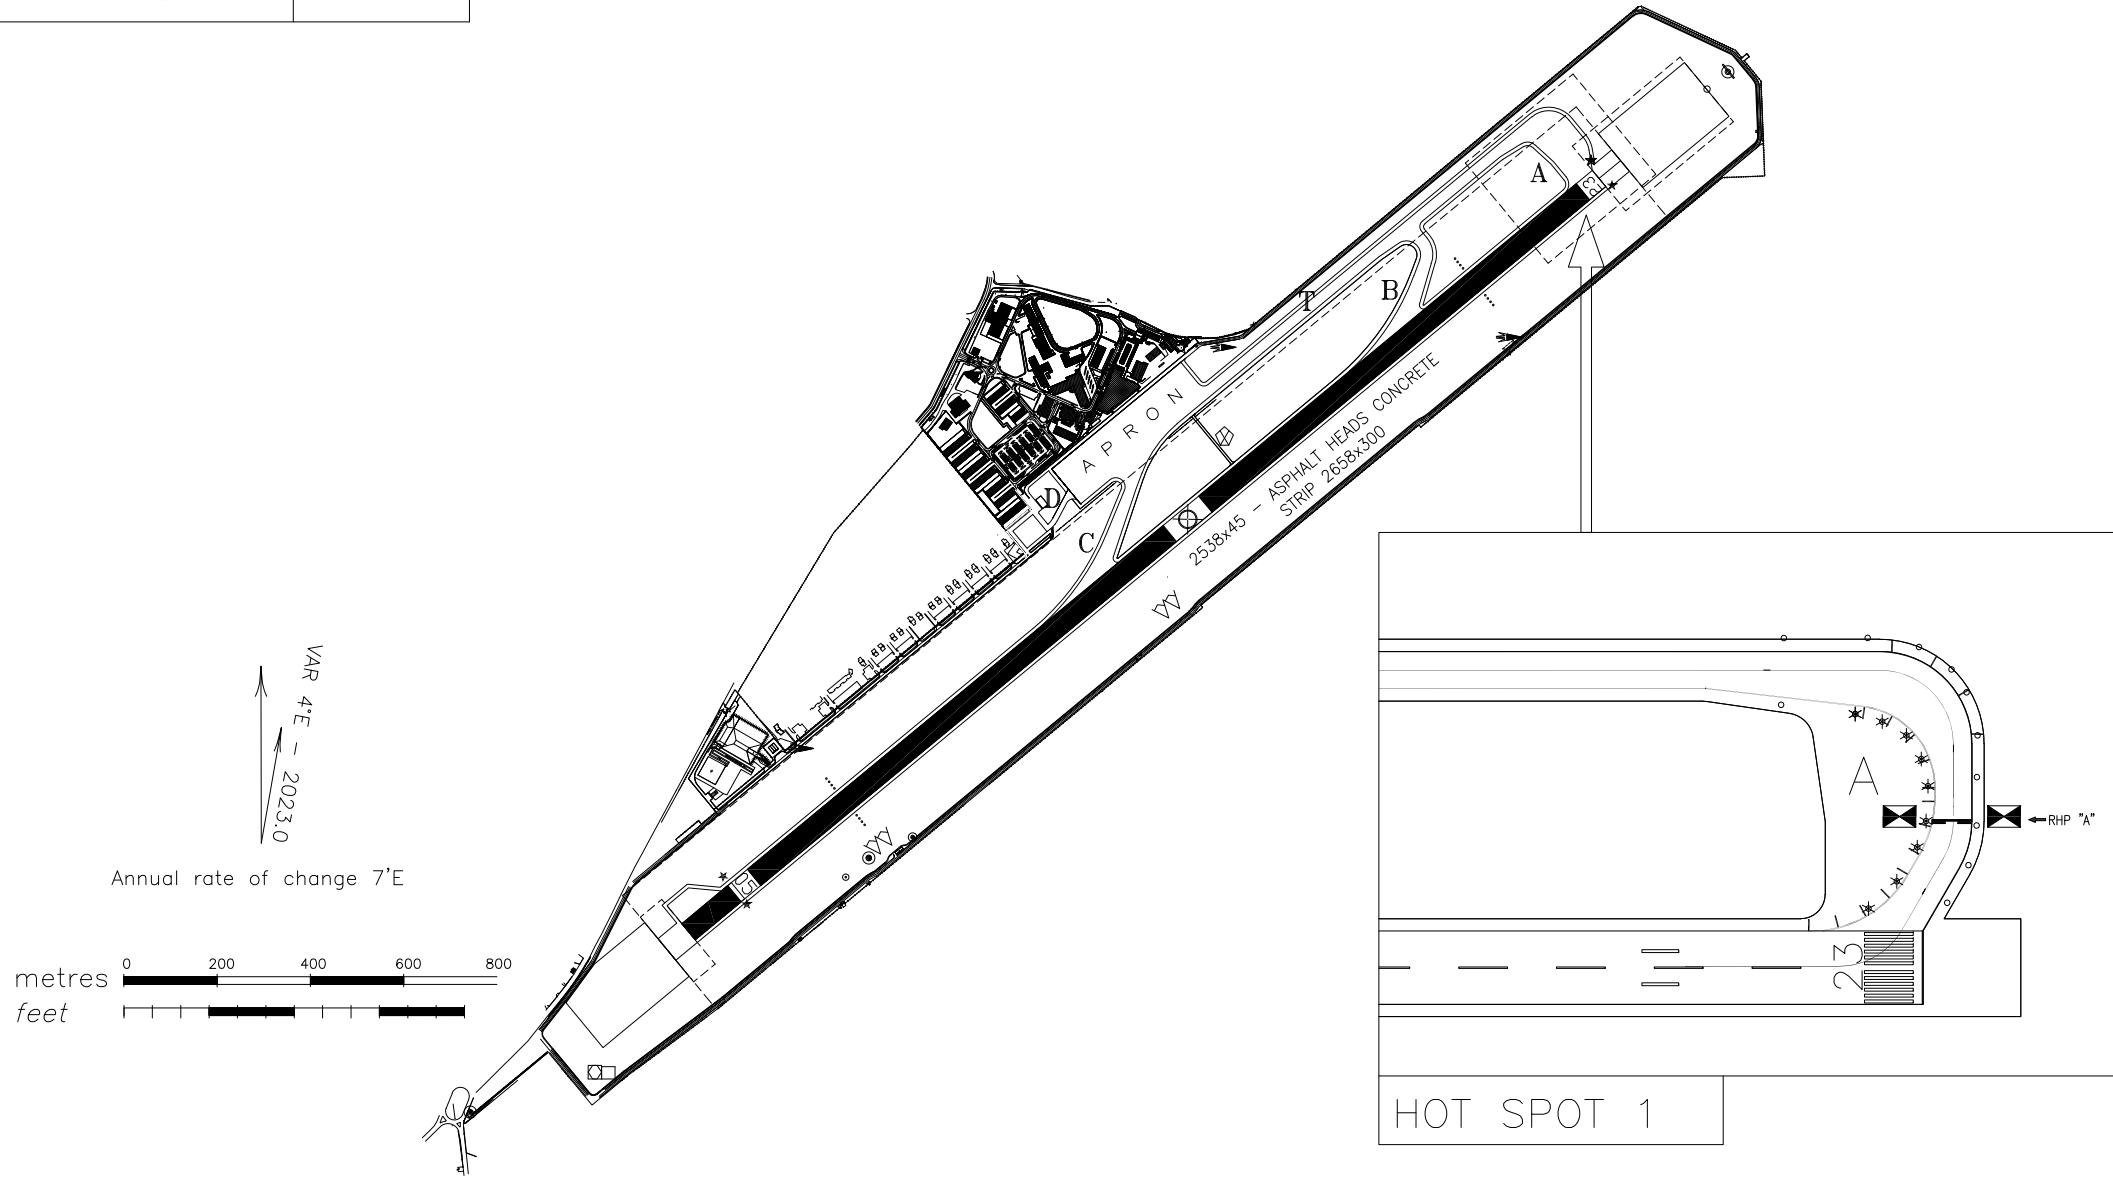

HOT SPOT MAP (Not for Navigation)

| | | | | | |
|---|----------------|-------------------|---------|-------------|--------------|
| Bearings are magnetic Distances in metres Elevation in ft AMSL Coordinates WGS84 | TWR 125.275 | AD ELEV 756 | COMISO | | |
| | | APRON ELEV 709 | | | |
| | | | L I C B | 36°59'45" N | 014°36'32" E |
| | | | | | |

CHANGE: Magnetic variation updated

LEGEND:

| | |
|---|-----------------------|
| ◄ | Runway Guard Lights |
| ○ | Taxiway edge lighting |
| * | Taxiway edge marker |

Data provided by SAC