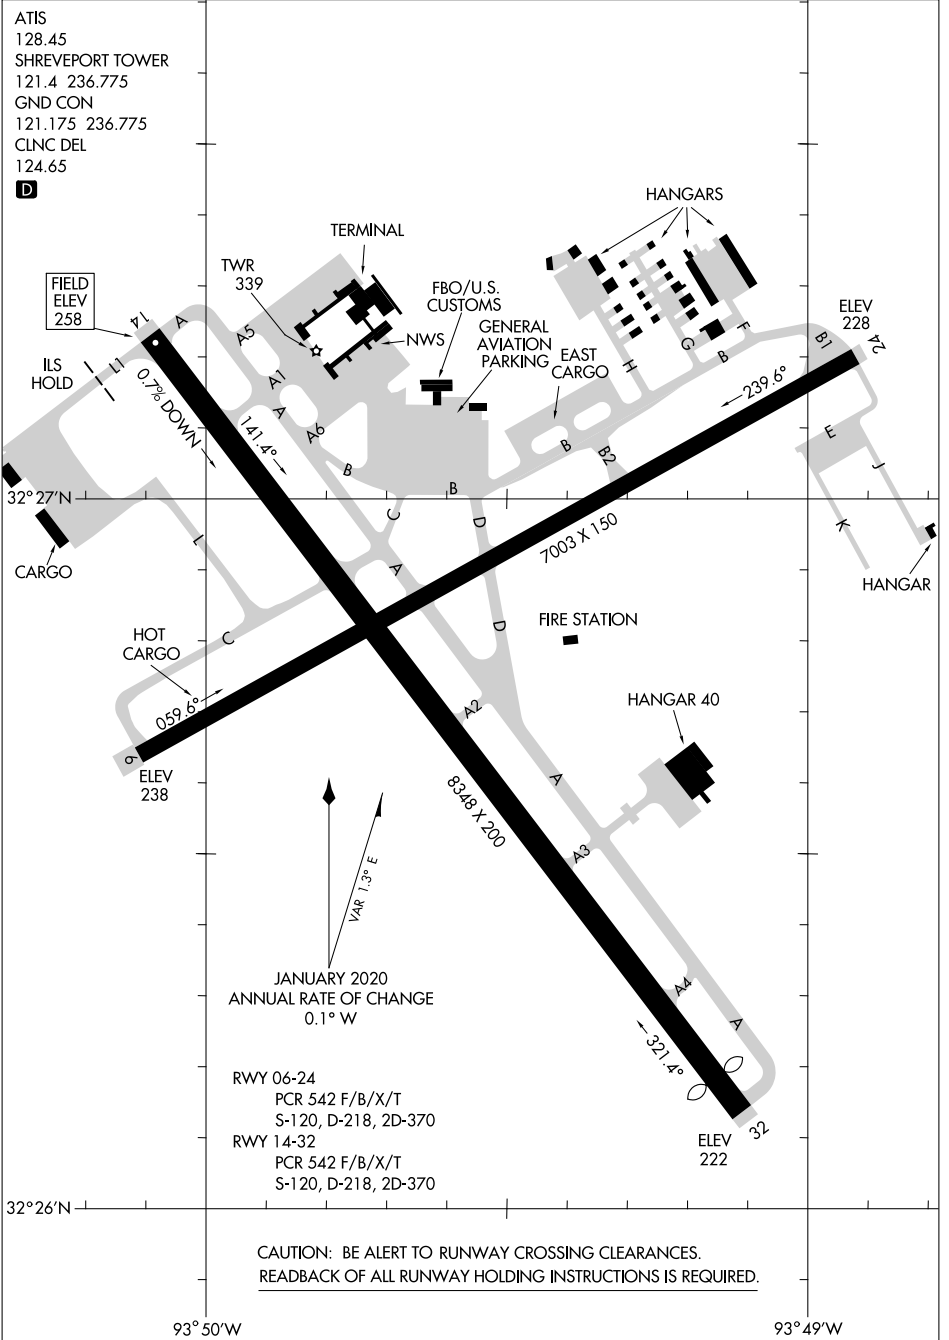

24137

AIRPORT DIAGRAM

AL-884 (FAA)

SHREVEPORT RGNL (SHV)
SHREVEPORT, LOUISIANA

ATIS
 128.45
 SHREVEPORT TOWER
 121.4 236.775
 GND CON
 121.175 236.775
 CLNC DEL
 124.65

D

SC-4, 20 MAR 2025 to 17 APR 2025

SC-4, 20 MAR 2025 to 17 APR 2025

AIRPORT DIAGRAM

24137

SHREVEPORT, LOUISIANA
SHREVEPORT RGNL (SHV)