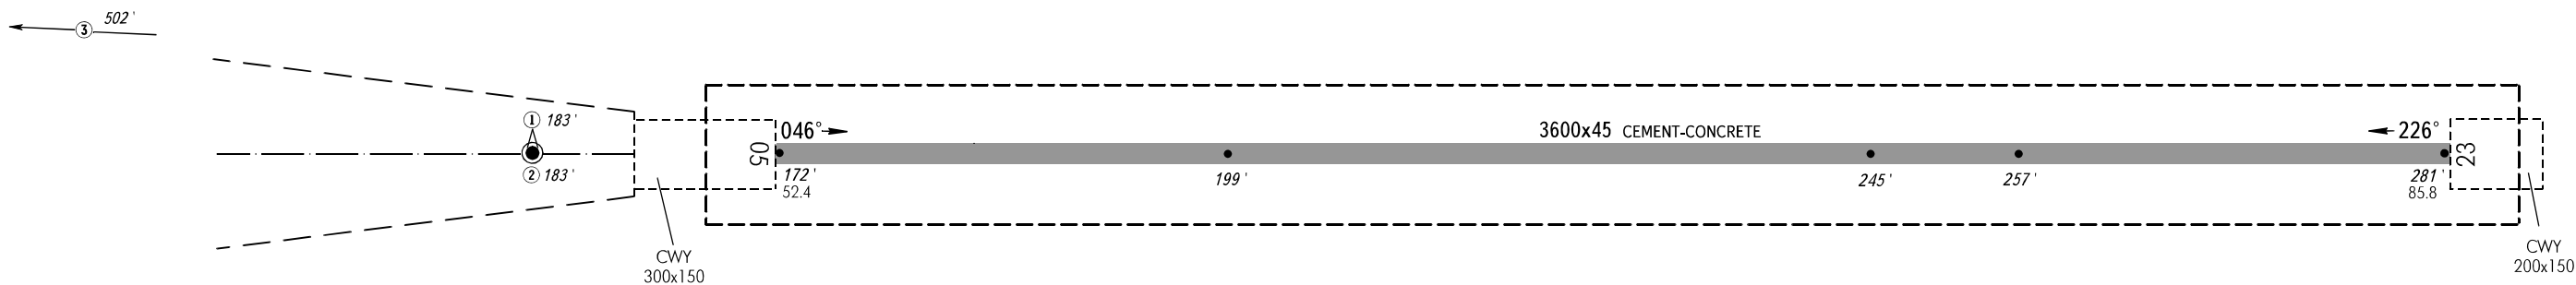

AERODROME OBSTACLE
CHART - ICAO

TYPE A (OPERATING LIMITATIONS)

DIMENSIONS IN METRES, ELEVATIONS IN FEET AND METRES

ROSTOV-NA-DONU, RUSSIA
PLATOV
RWY 23

MAGNETIC VARIATION 8°E (2022)

DECLARED DISTANCES	
	RWY 23
TAKE-OFF RUN AVAILABLE	3600
TAKE-OFF DISTANCE AVAILABLE	3900
ACCELERATE-STOP DISTANCE AVAILABLE	3600
LANDING DISTANCE AVAILABLE	3600

LEGEND	
IDENTIFICATION NUMBER	①
ANTENNA	●
POWER TRANSMISSION SUPPORT, MAST, LIGHTNING ROD	⋈

OBSTACLES	From RWY 23 THR	
	A*(TRUE)	DIST(m)
③ Power transmission line	237.0	17672