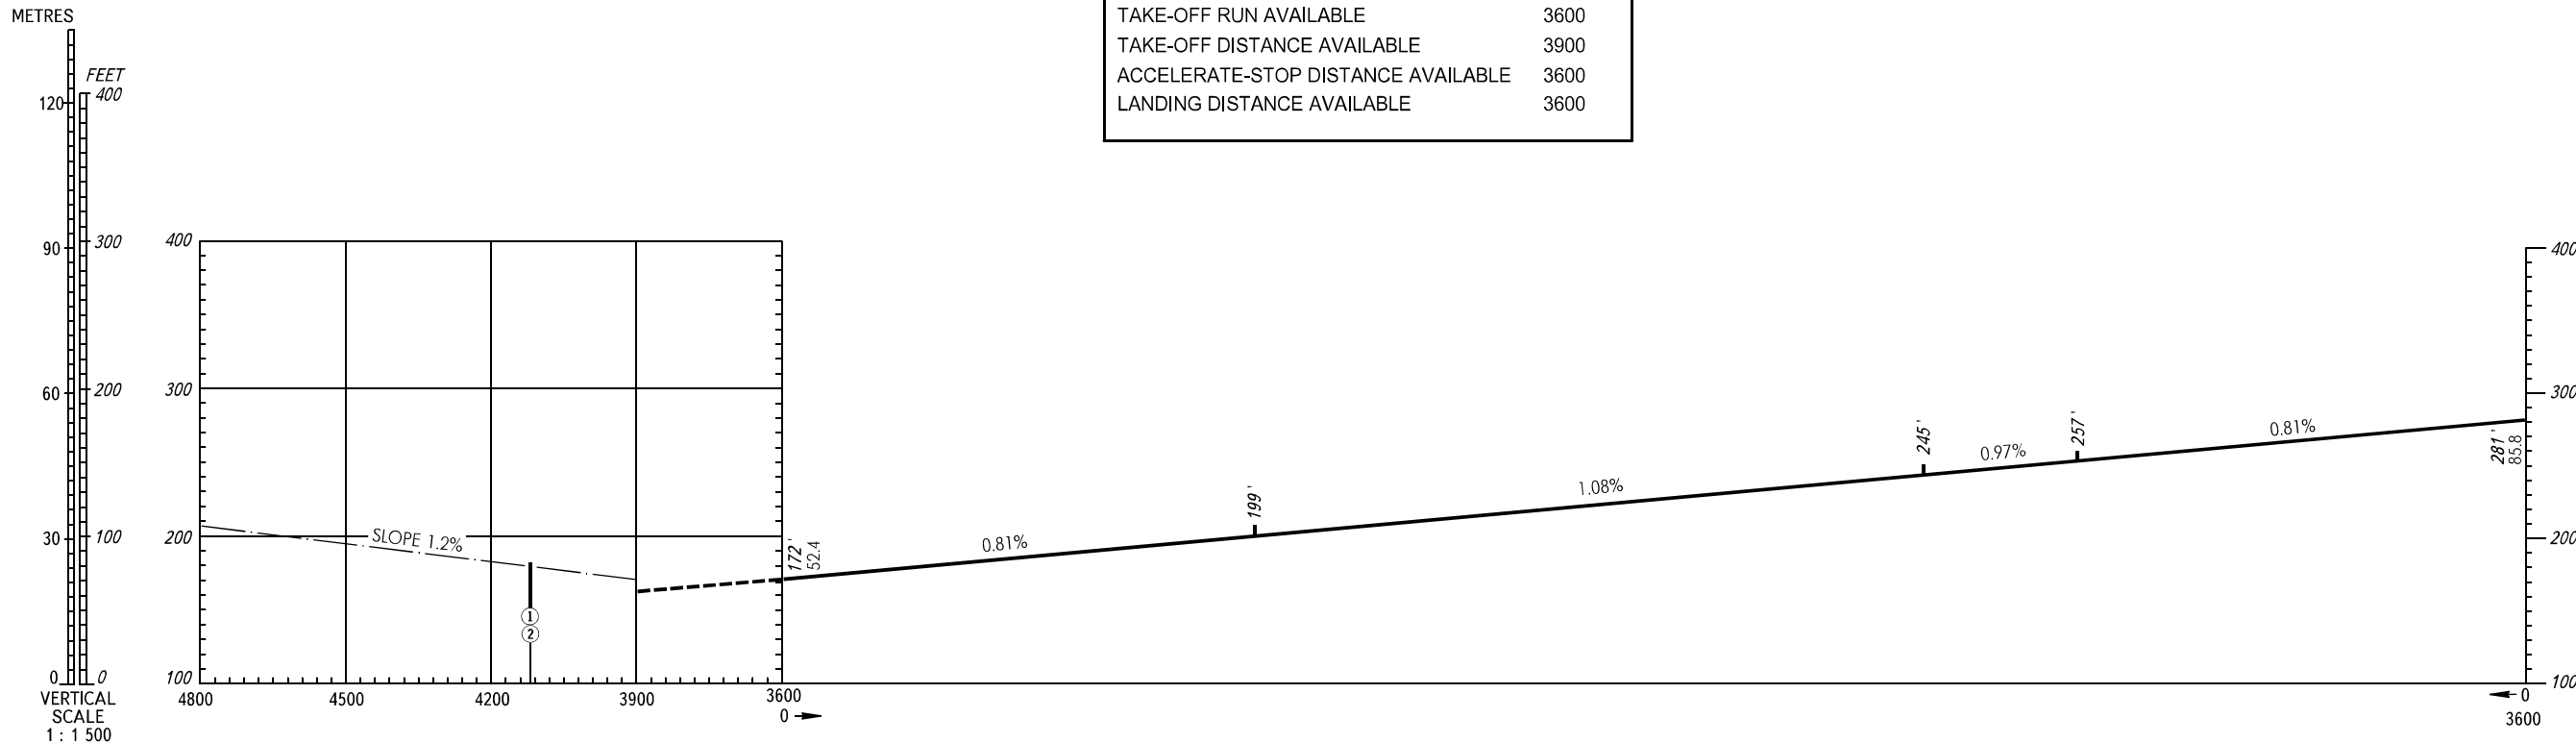

AERODROME OBSTACLE
CHART - ICAO

TYPE A (OPERATING LIMITATIONS)

DIMENSIONS IN METRES, ELEVATIONS IN FEET AND METRES

ROSTOV-NA-DONU, RUSSIA
PLATOV
RWY 23

MAGNETIC VARIATION 8°E (2022)

DECLARED DISTANCES	
	RWY 23
TAKE-OFF RUN AVAILABLE	3600
TAKE-OFF DISTANCE AVAILABLE	3900
ACCELERATE-STOP DISTANCE AVAILABLE	3600
LANDING DISTANCE AVAILABLE	3600

LEGEND	
IDENTIFICATION NUMBER	①
ANTENNA	●
POWER TRANSMISSION SUPPORT, MAST, LIGHTNING ROD	⋈

OBSTACLES	From RWY 23 THR	
	A*(TRUE)	DIST(m)
③ Power transmission line	237.0	17672