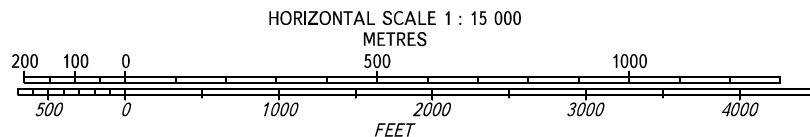

AERODROME OBSTACLE
CHART - ICAO

TYPE A (OPERATING LIMITATIONS)

DIMENSIONS IN METRES, ELEVATIONS IN FEET AND METRES

ROSTOV-NA-DONU, RUSSIA
PLATOV
RWY 23

MAGNETIC VARIATION 8°E (2022)

DECLARED DISTANCES	
	RWY 23
TAKE-OFF RUN AVAILABLE	3600
TAKE-OFF DISTANCE AVAILABLE	3900
ACCELERATE-STOP DISTANCE AVAILABLE	3600
LANDING DISTANCE AVAILABLE	3600

LEGEND	
IDENTIFICATION NUMBER	①
ANTENNA	●
POWER TRANSMISSION SUPPORT, MAST, LIGHTNING ROD	⋈

OBSTACLES	From RWY 23 THR	
	A*(TRUE)	DIST(m)
③ Power transmission line	237.0	17672