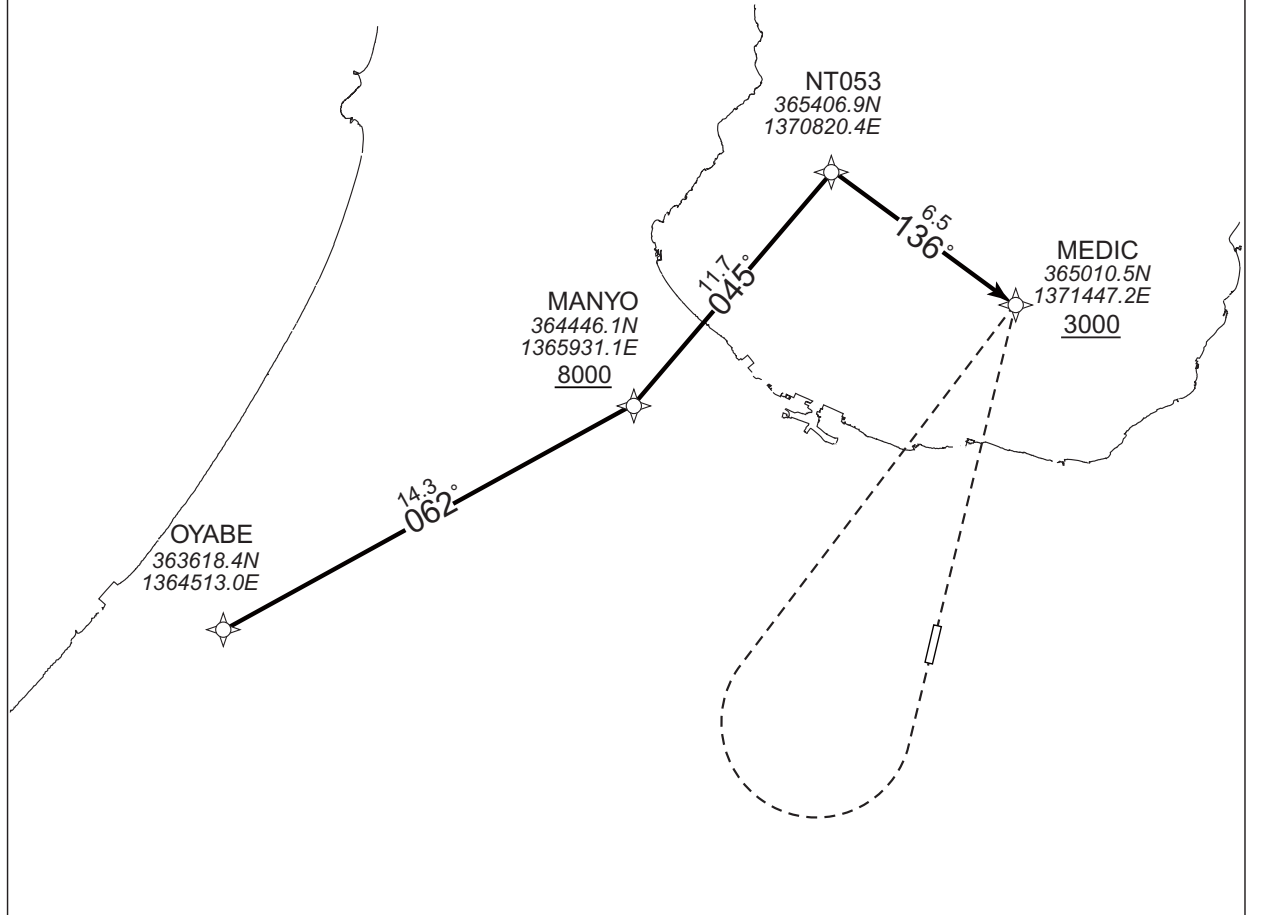

STANDARD ARRIVAL CHART -INSTRUMENT

RJNT / TOYAMA RNAV STAR

MANYO ARRIVAL RNP1

Note GNSS required.

VAR 8°W

From OYABE, to MANYO at or above 8000FT, to NT053, to MEDIC at or above 3000FT.

CHANGE : Description of PROC name and VAR.

Serial Number	Path Descriptor	Waypoint Identifier	Fly Over	Course °M(°T)	Magnetic Variation	Distance (NM)	Turn Direction	Altitude (FT)	Speed (KIAS)	Vertical Angle	Navigation Specification
001	IF	OYABE	-	-	-8.5	-	-	-	-	-	RNP1
002	TF	MANYO	-	062 (053.5)	-8.5	14.3	-	+8000	-	-	RNP1
003	TF	NT053	-	045 (037.0)	-8.5	11.7	-	-	-	-	RNP1
004	TF	MEDIC	-	136 (127.4)	-8.5	6.5	-	+3000	-	-	RNP1