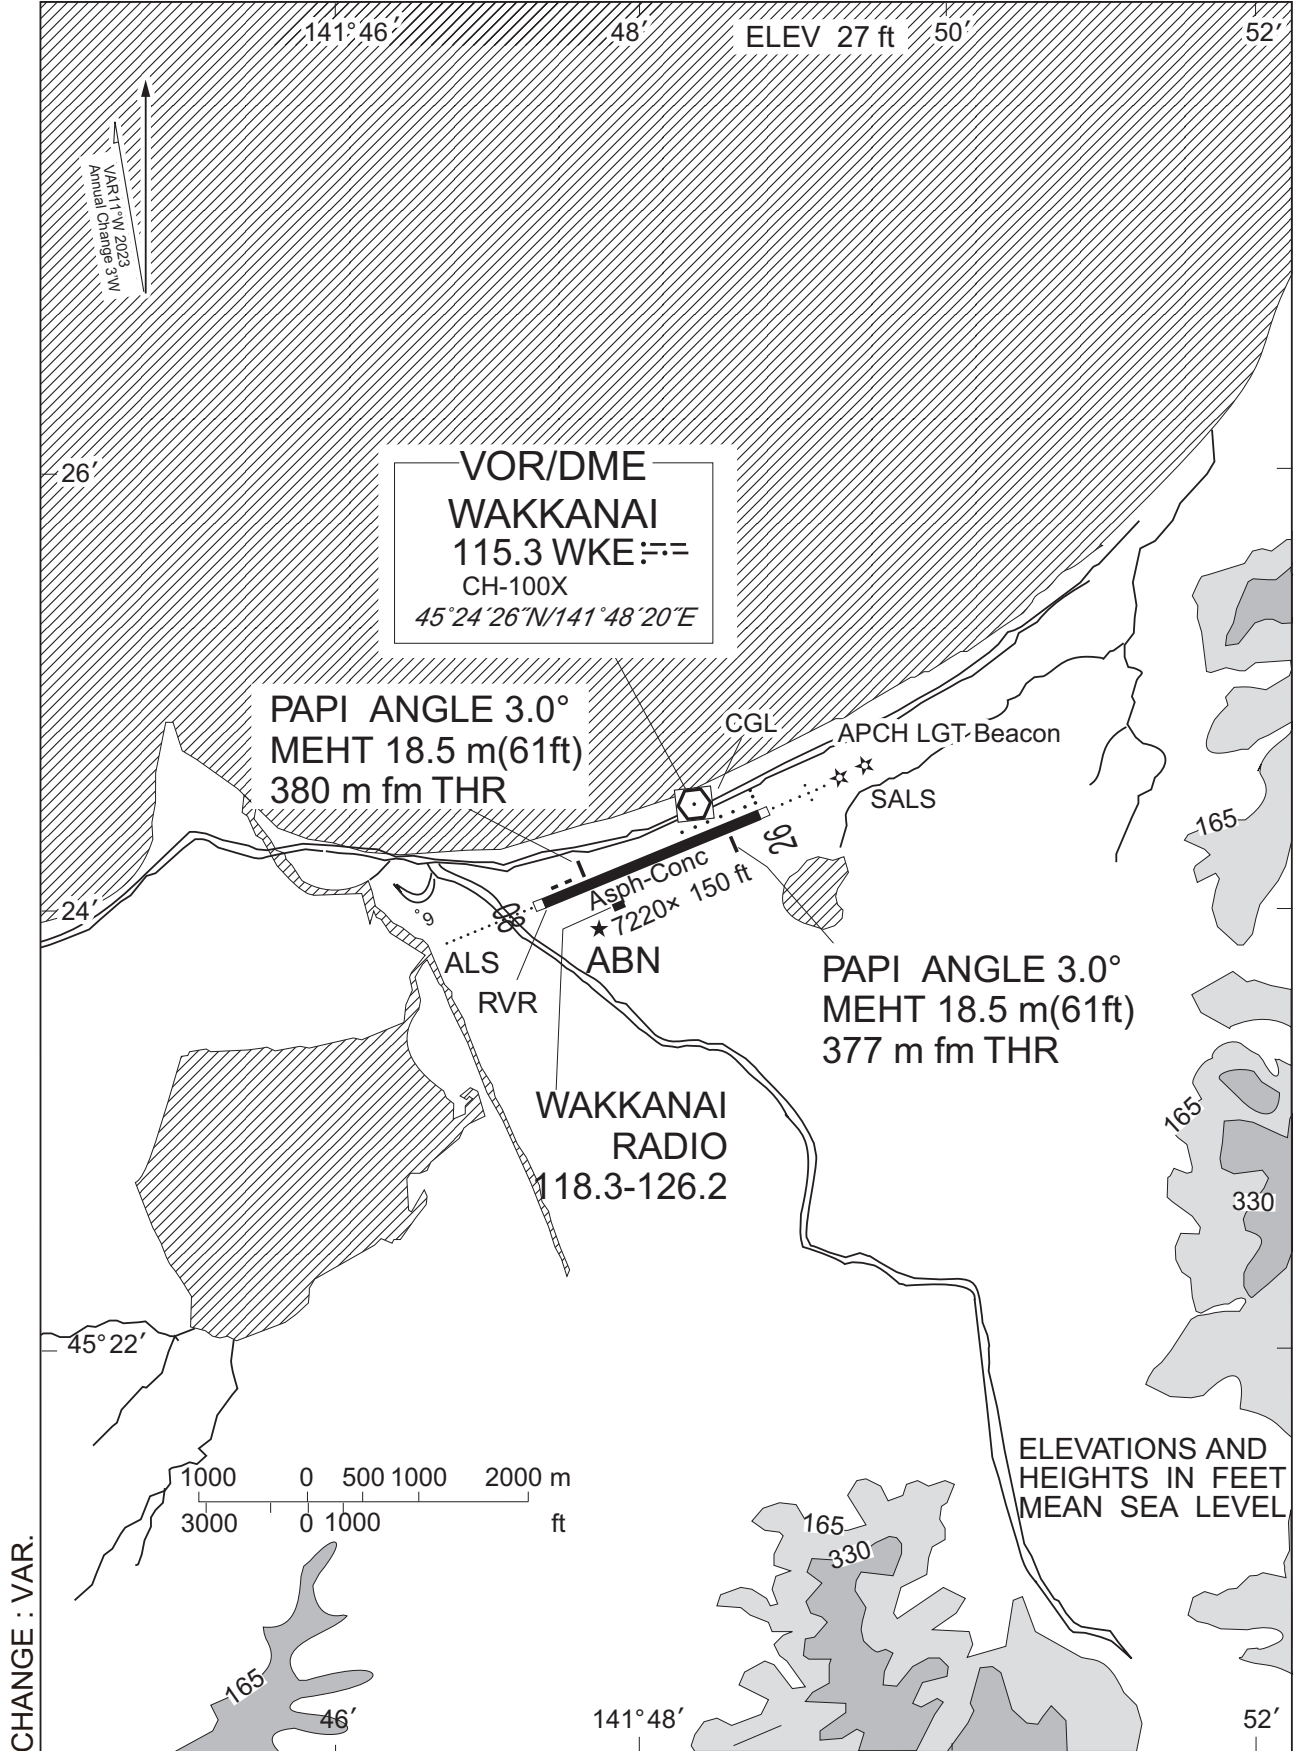

RJCW / WAKKANAI

LDG CHART

Remarks : Interference by foreign broadcast exists on 126.2