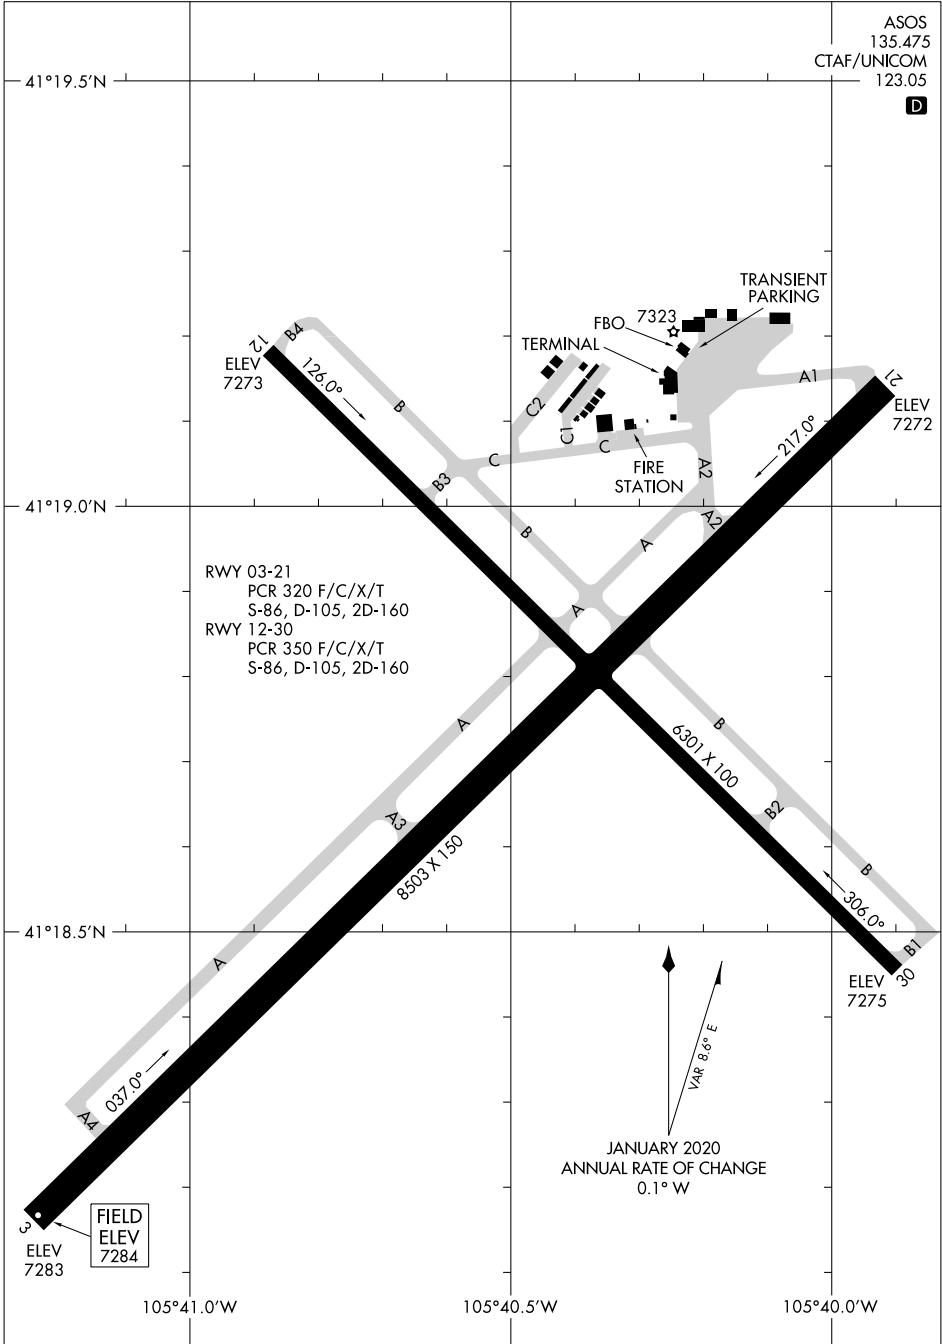

25051

AIRPORT DIAGRAM

AL-225 (FAA)

LARAMIE RGNL (LAR)
LARAMIE, WYOMING

ASOS
135.475
CTAF/UNICOM
123.05

D

NW-1, 20 MAR 2025 to 17 APR 2025

NW-1, 20 MAR 2025 to 17 APR 2025

AIRPORT DIAGRAM

25051

LARAMIE, WYOMING
LARAMIE RGNL (LAR)