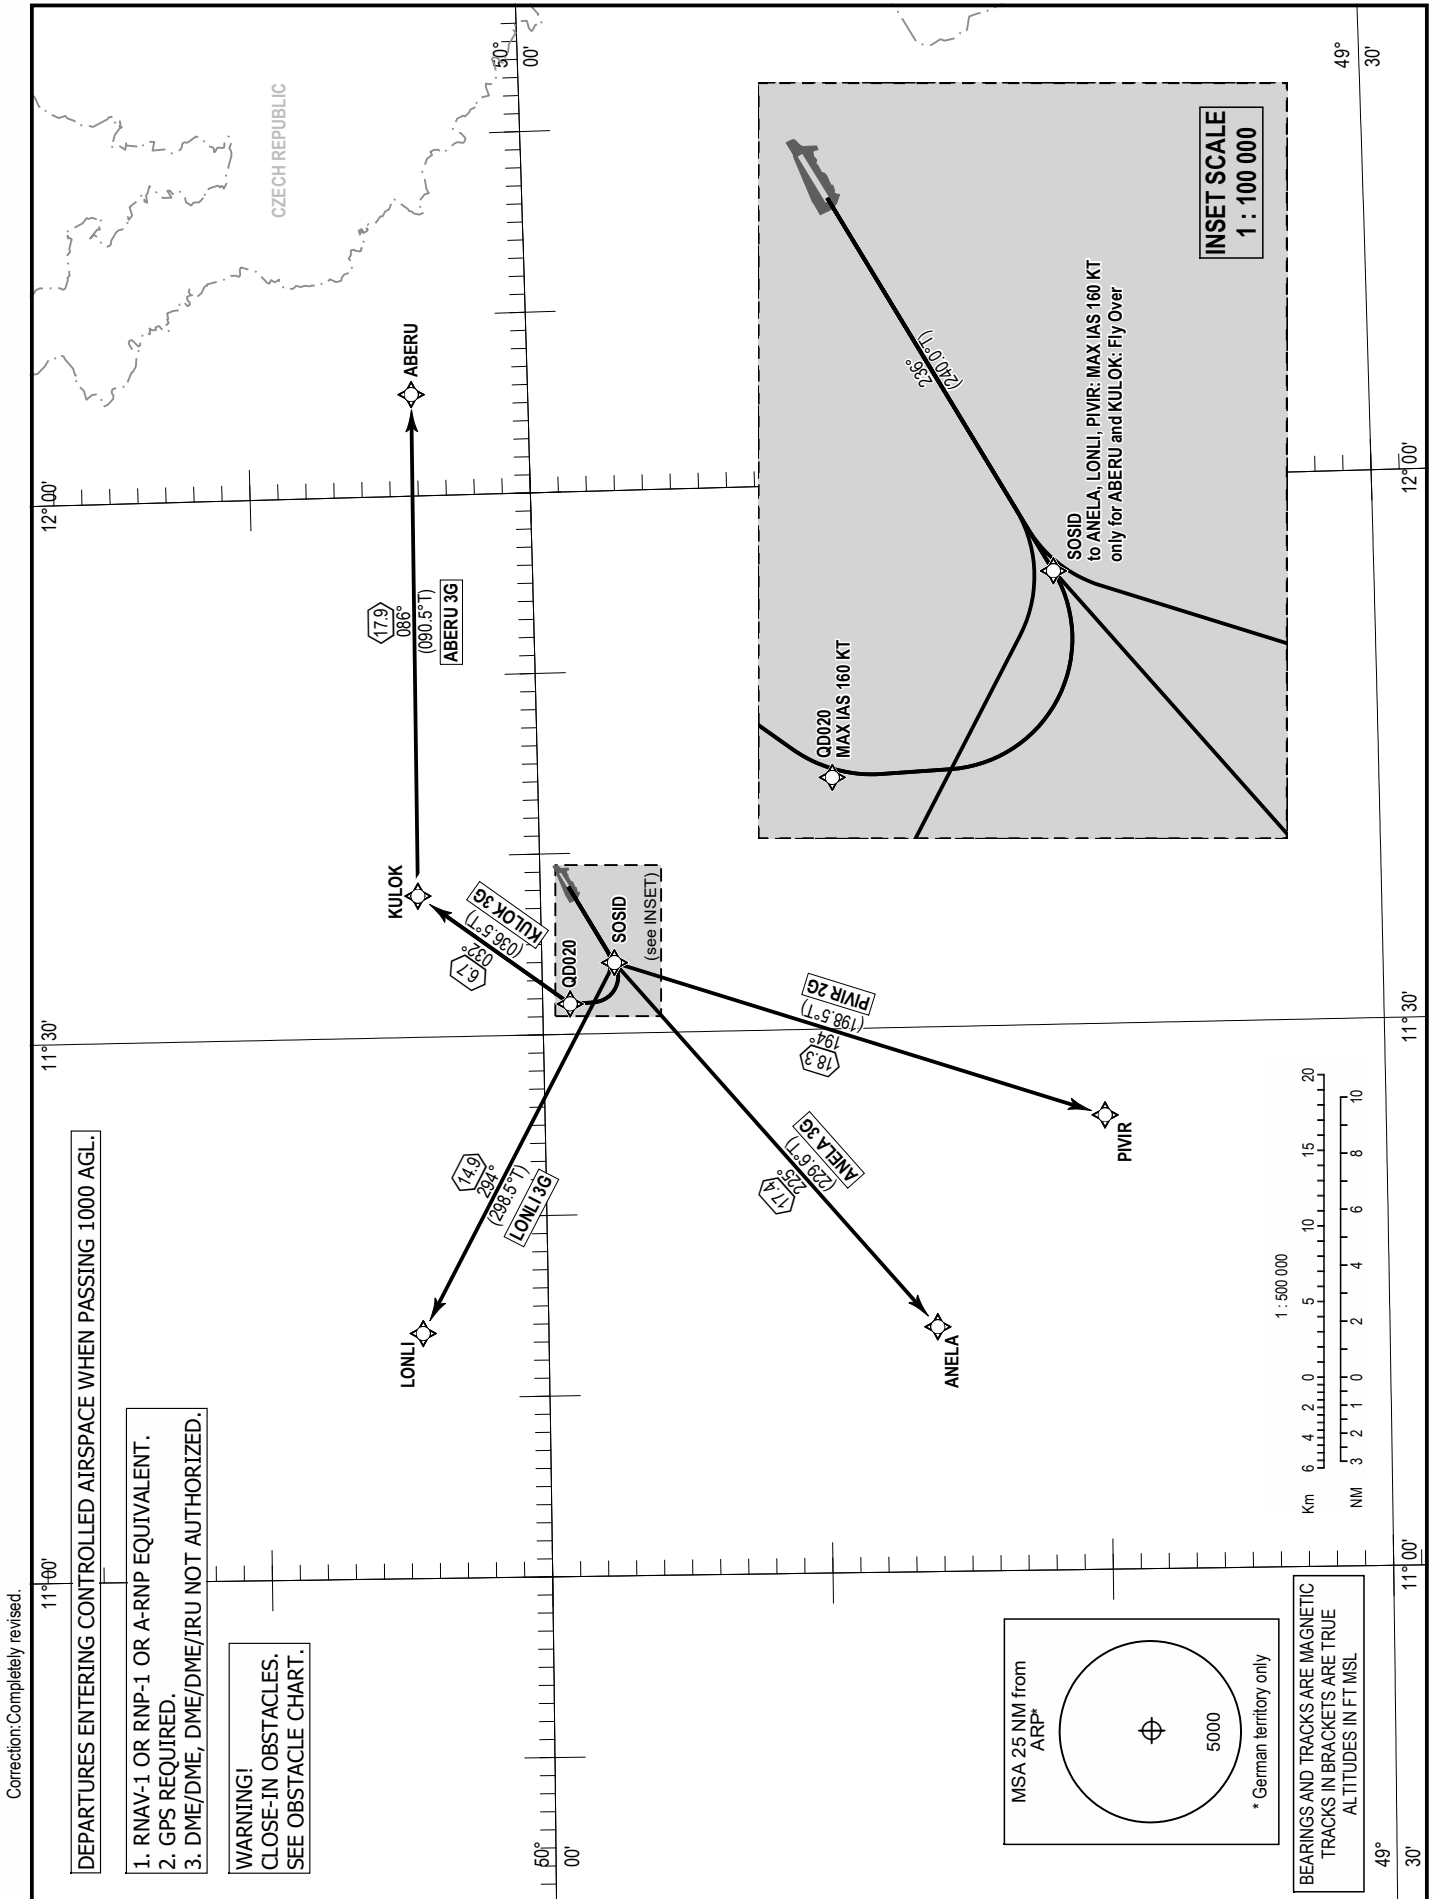

STANDARD DEPARTURE CHART -  
INSTRUMENT (SID) - ICAO  
RNAV (GPS)

BAYREUTH INFORMATION 127.530  
MUNICHEN RADAR 129.525

TRANSITION  
ALTITUDE 5000  
VAR 4° E

BAYREUTH  
RWY 24  
ABERU 3G ANELA 3G KULOK 3G  
LONLI 3G PIVIR 2G

Correction: Completely revised.