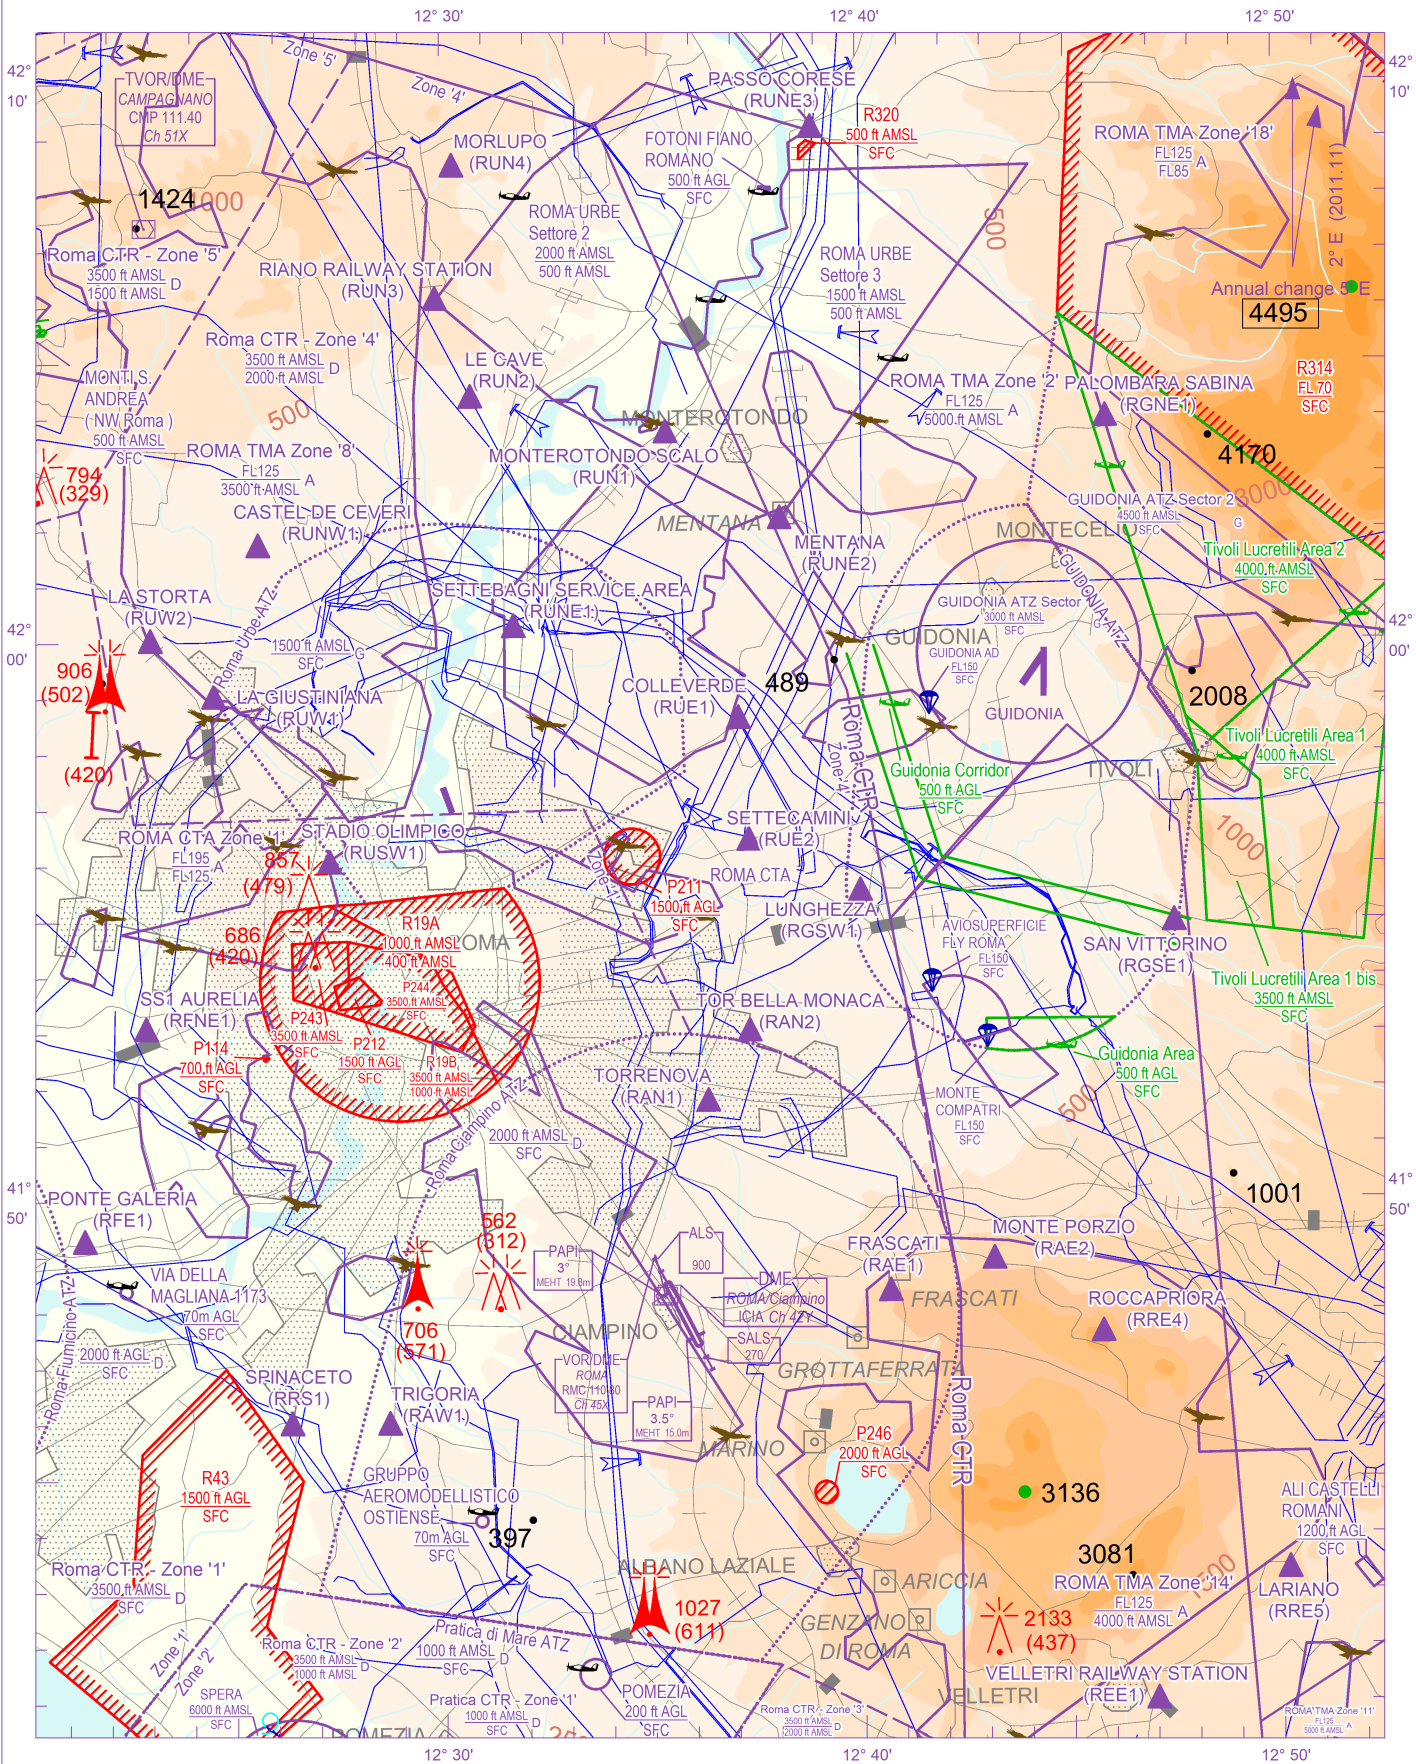

ICAO - VISUAL APPROACH CHART

SCALE 1:250.000

FIS	Roma Information	125.750
APP	Roma Arrivals	125.500
APP	Roma Director	131.250
TWR	Ciampino TWR	(119.400)
TWR	Ciampino TWR	120.500
ATIS	Ciampino Arrival and Departure Information	122.425

AD ELEV

427

L
I
R
A

ROMA/CIAMPINO

CHANGE: VRPs AND GEO ATIS UPDATED

AIRSPACE CLASSIFICATION See AIP ENR 1.4
TRANSITION ALT 6000 FT
ELEV AND ALT IN FT IF NOT OTHERWISE INDICATED

REMARK
1) Protected areas: for further details see AIP ENR 5.6.1.7 REGION : LAZIO' and ROMA VFR AREA CHART

WARNING

Obstructions information updated to ICAO - ANC ITALIA ed. 31/CIGA