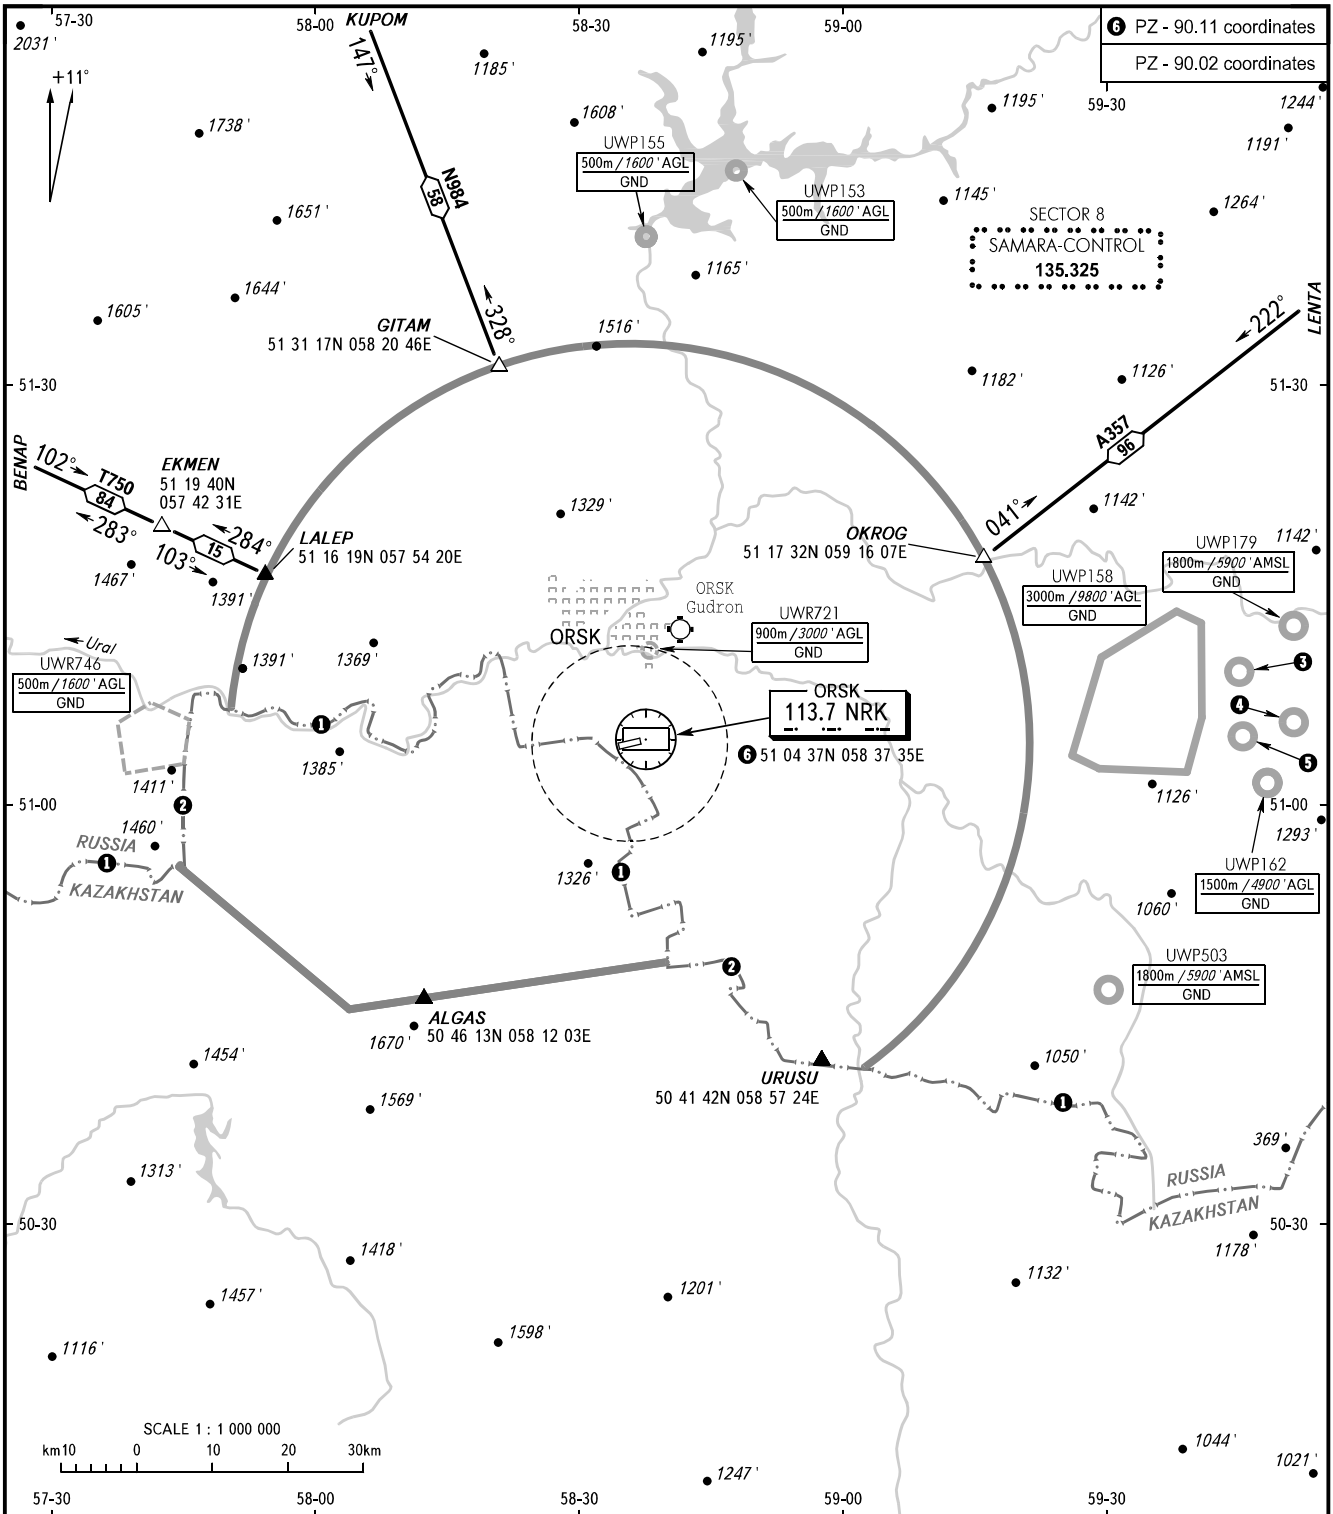

AREA CHART - ICAO

ARRIVAL, DEPARTURE
AND TRANSIT ROUTES

ORSK, RUSSIA

ORSK

6 PZ - 90.11 coordinates
PZ - 90.02 coordinates

SECTOR 8
SAMARA-CONTROL
135.325

6 51 04 37N 058 37 35E

TOWER 122.700

- 1 FIR boundary coincides with the state border between RUSSIA and KAZAKHSTAN.
- 2 CTA boundary coincides with the state border between RUSSIA and KAZAKHSTAN.
- UWP178
- 3 1800m / 5900' AMSL GND
- UWP183
- 4 1800m / 5900' AMSL GND
- UWP504
- 5 1800m / 5900' AMSL GND

BEARINGS AND TRACKS ARE MAGNETIC
ALTITUDES AND ELEVATIONS IN FEET
DISTANCES IN KILOMETRES

CHANGE: VORDME