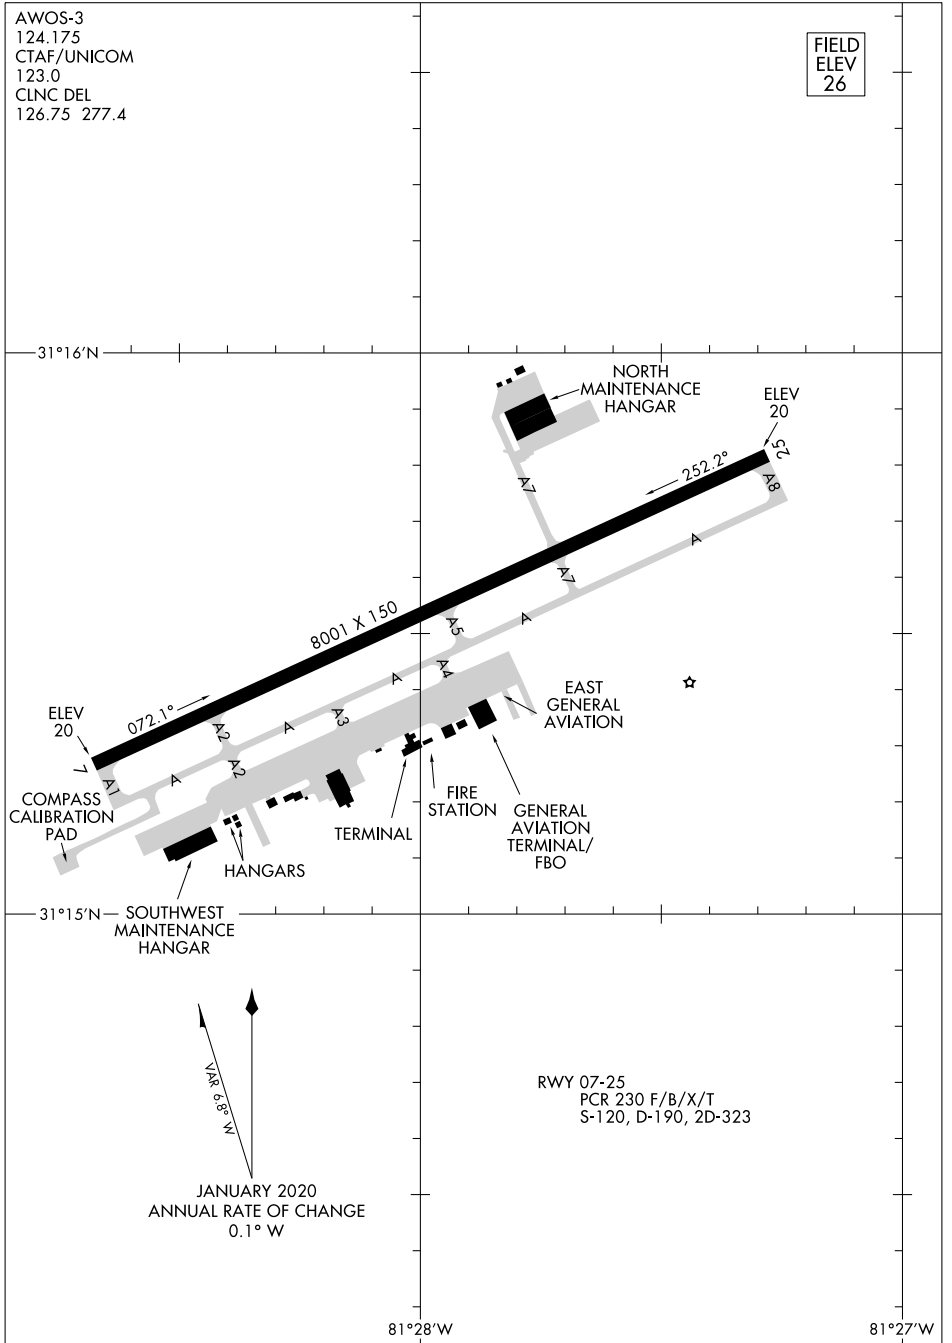

24361

# AIRPORT DIAGRAM

BRUNSWICK GOLDEN ISLES (BQK)

BRUNSWICK, GEORGIA

AL-167 (FAA)

AWOS-3  
124.175  
CTAF/UNICOM  
123.0  
CLNC DEL  
126.75 277.4

FIELD  
ELEV  
26

SE-4, 20 MAR 2025 to 17 APR 2025

SE-4, 20 MAR 2025 to 17 APR 2025

# AIRPORT DIAGRAM

24361

BRUNSWICK, GEORGIA

BRUNSWICK GOLDEN ISLES (BQK)