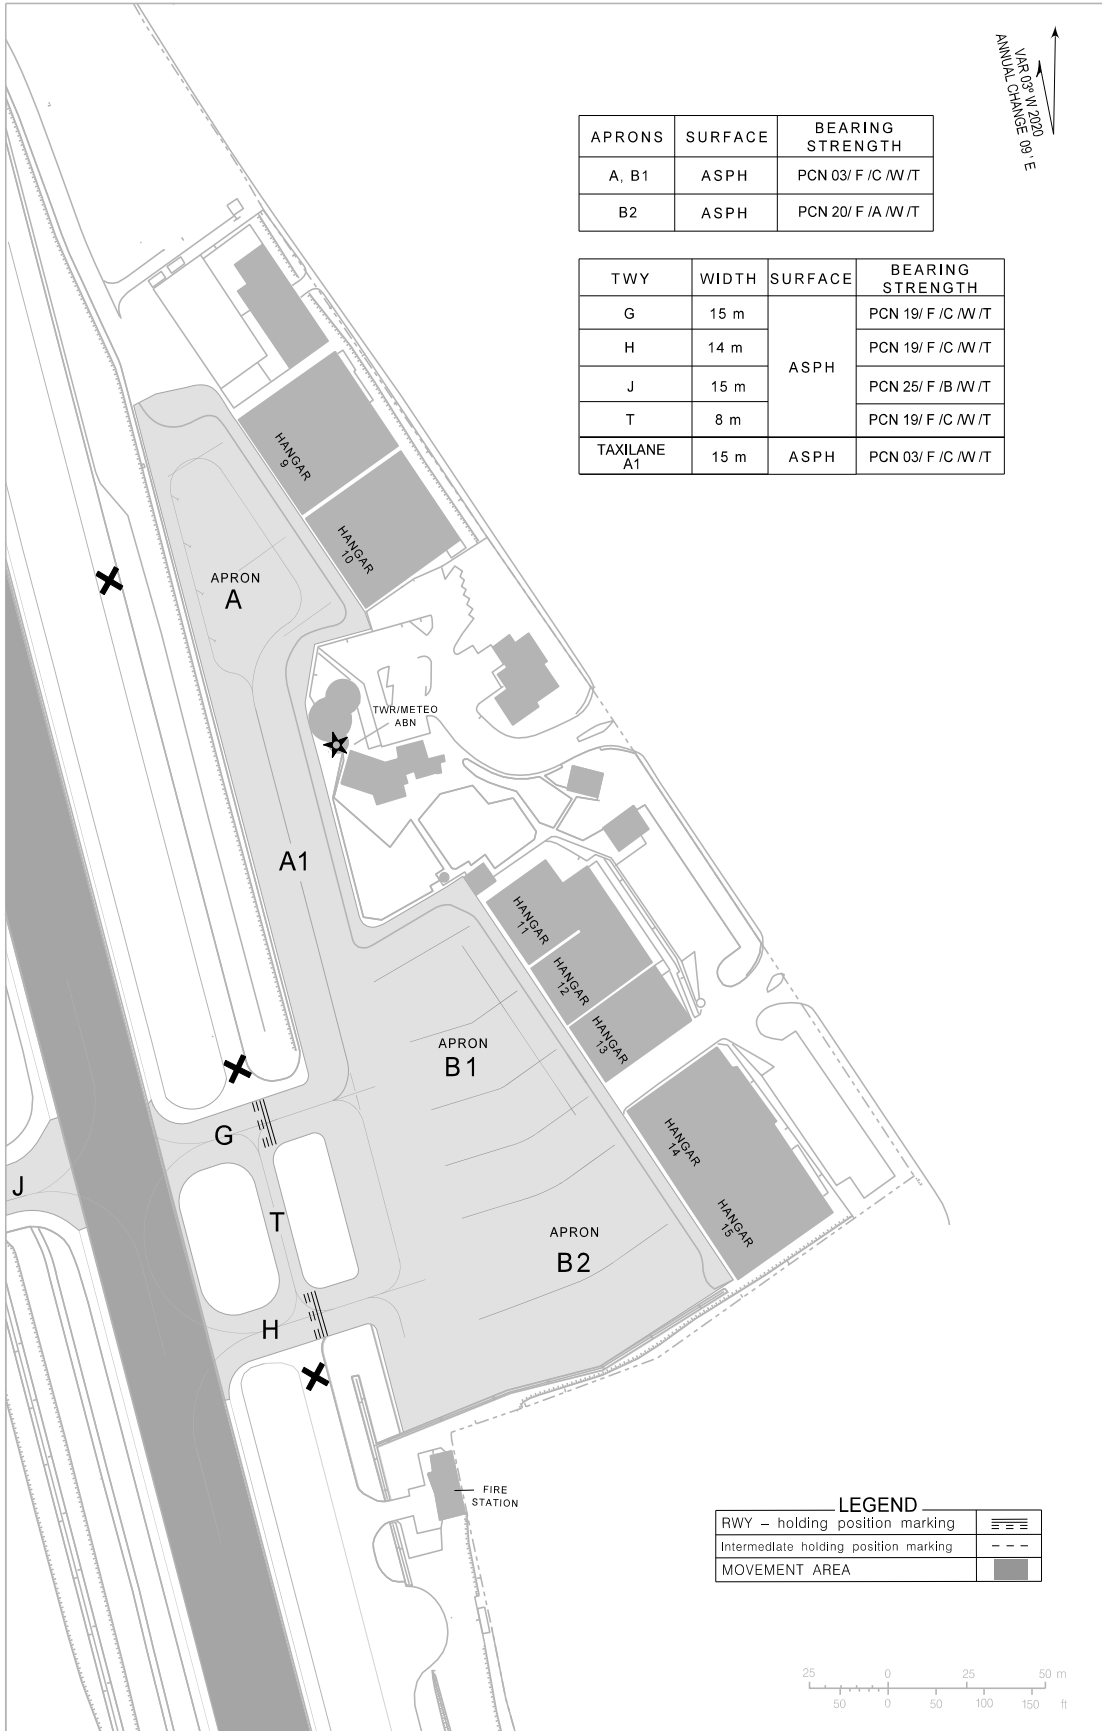

I

AIRCRAFT PARKING
DOCKING CHART - ICAO

APRON ELEV
A 97 m, B1,B2 94 m

CASCAIS GROUND 121.830
CASCAIS TOWER 120.305

CASCAIS
(LPCS)

MAG 09° N 2020
ANNUAL CHANGE 09' E

ARO removed

THIS PAGE INTENTIONALLY LEFT BLANK