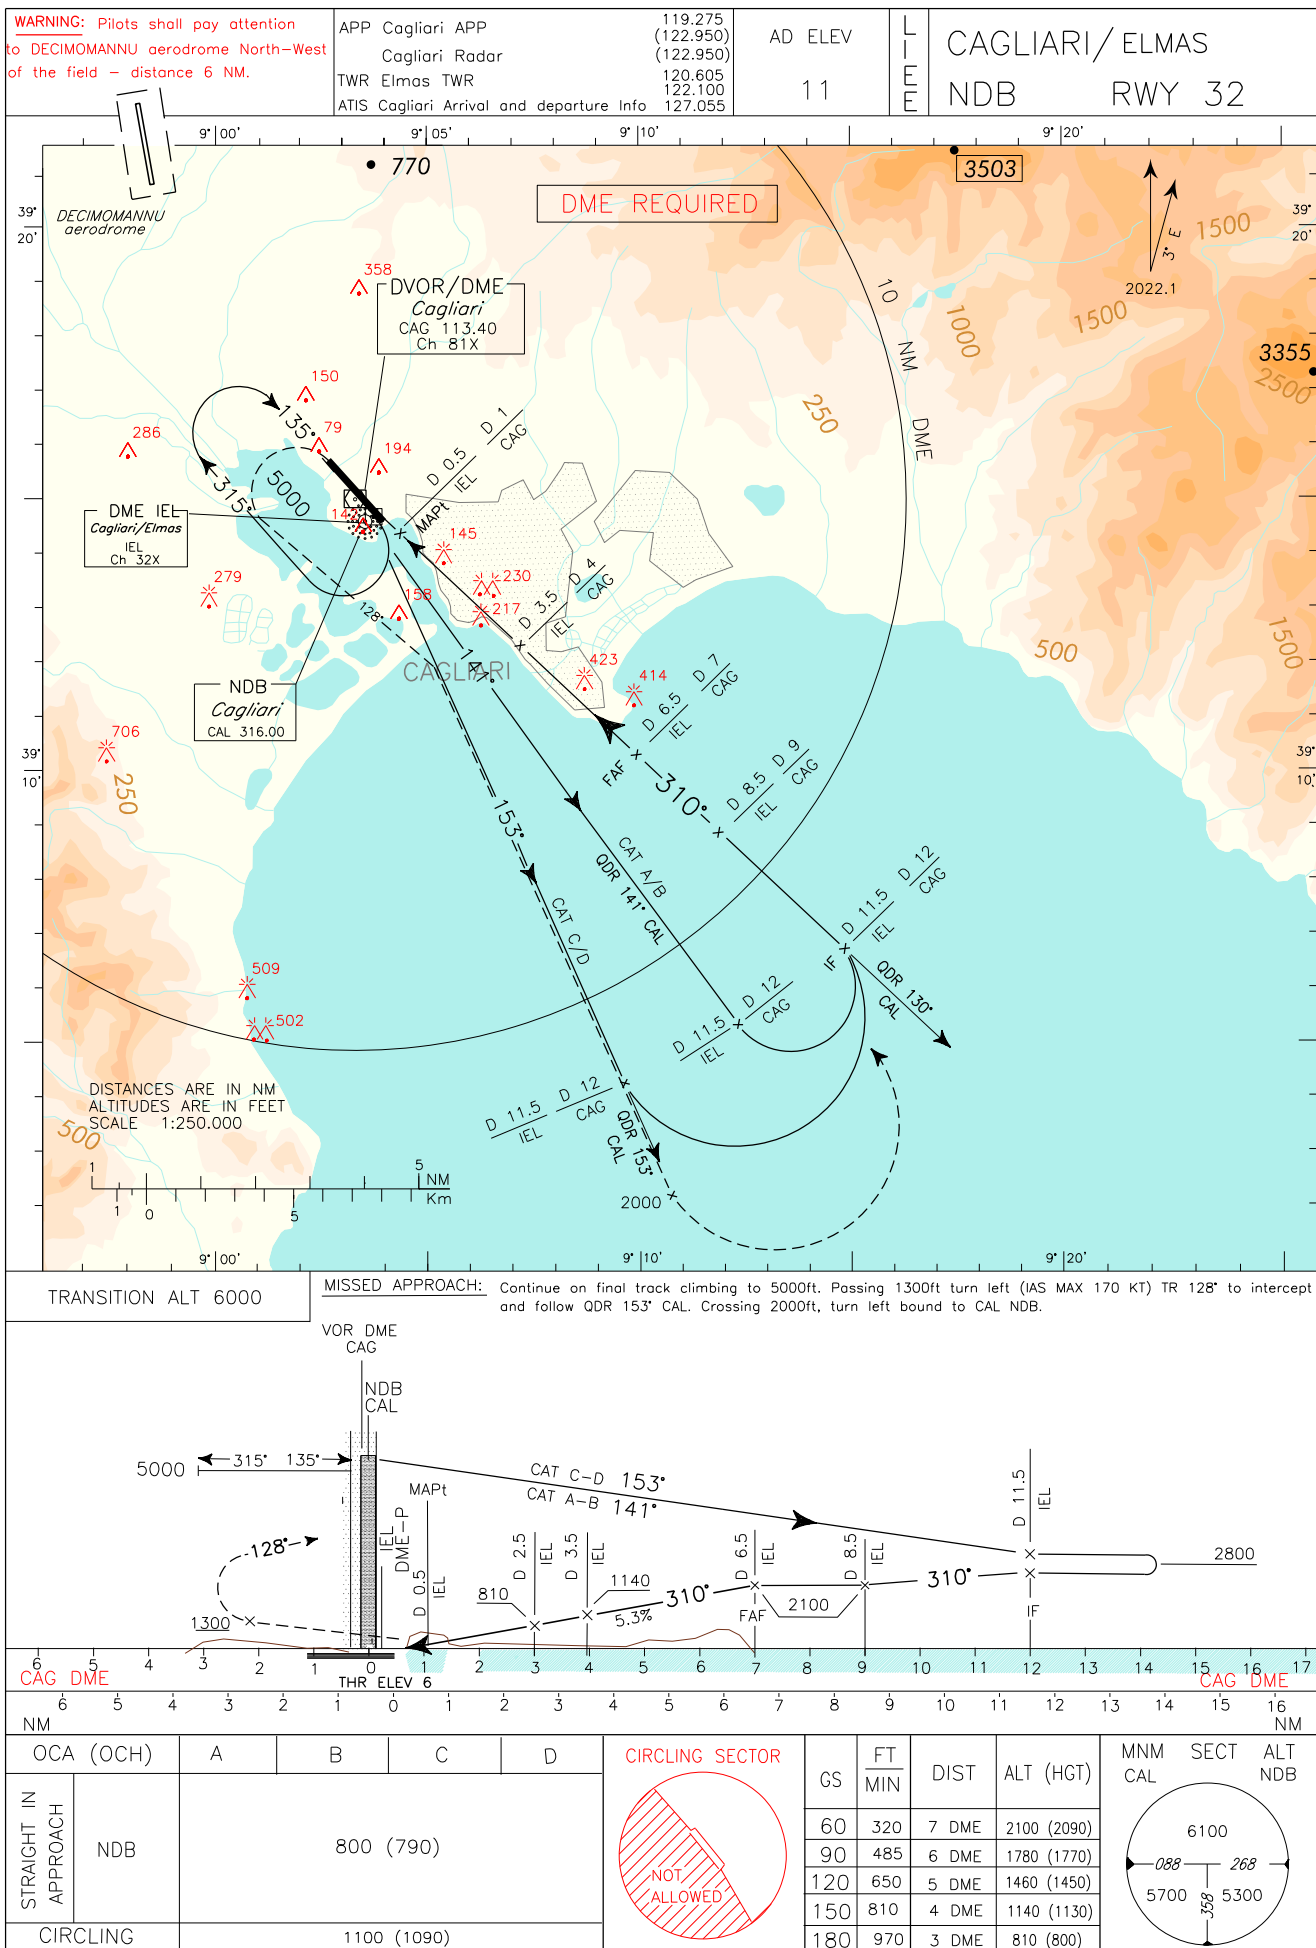

# ICAO – INSTRUMENT APPROACH CHART

CHANGE: VOR/DME 'CAG' replaced by DVOR/DME 'CAG'