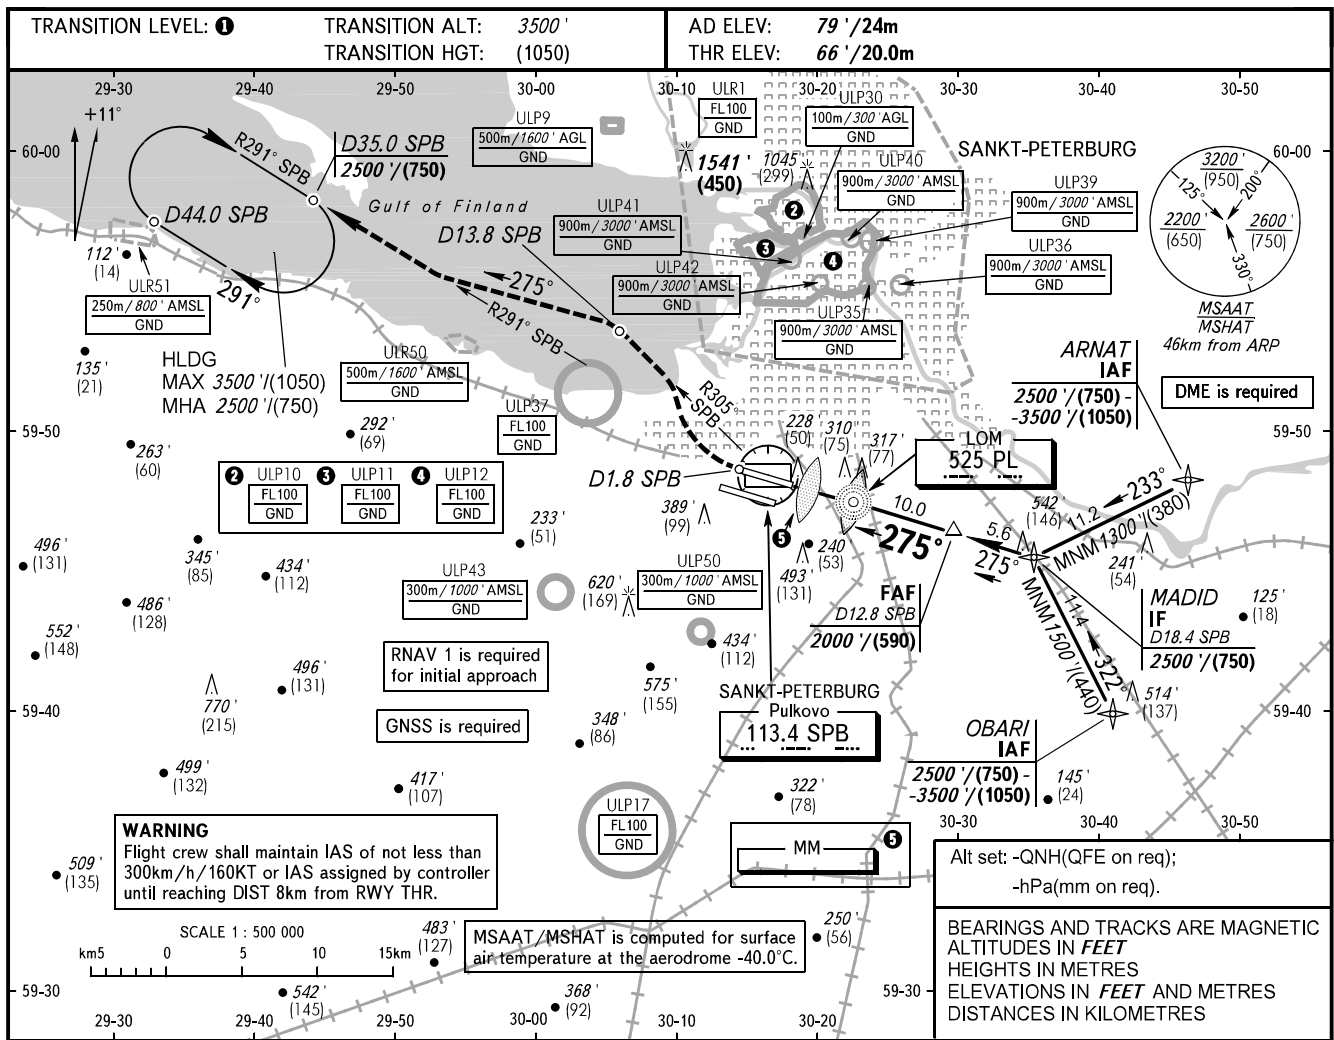

**INSTRUMENT
APPROACH
CHART - ICAO**

RADAR **120.300**
TOWER **118.100**

**SANKT-PETERBURG, RUSSIA
PULKOVO
NDB RWY 28R**

CHANGE: WARNING