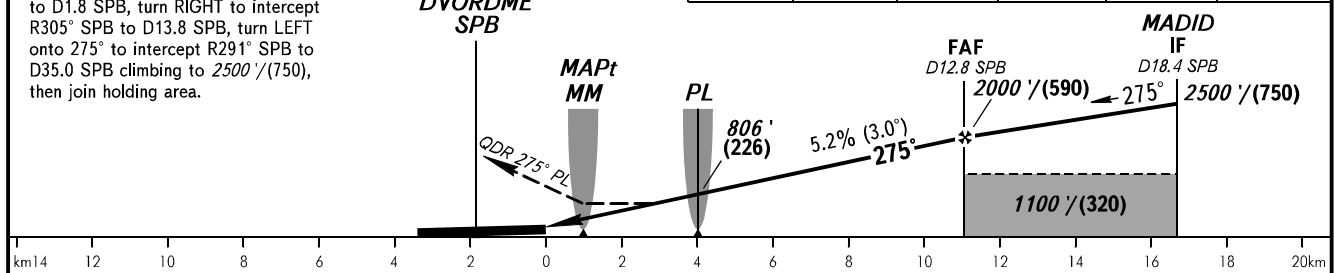

**INSTRUMENT
APPROACH
CHART - ICAO**

RADAR **120.300**
TOWER **118.100**

**SANKT-PETERBURG, RUSSIA
PULKOVO
NDB RWY 28R**

CHANGE: WARNING