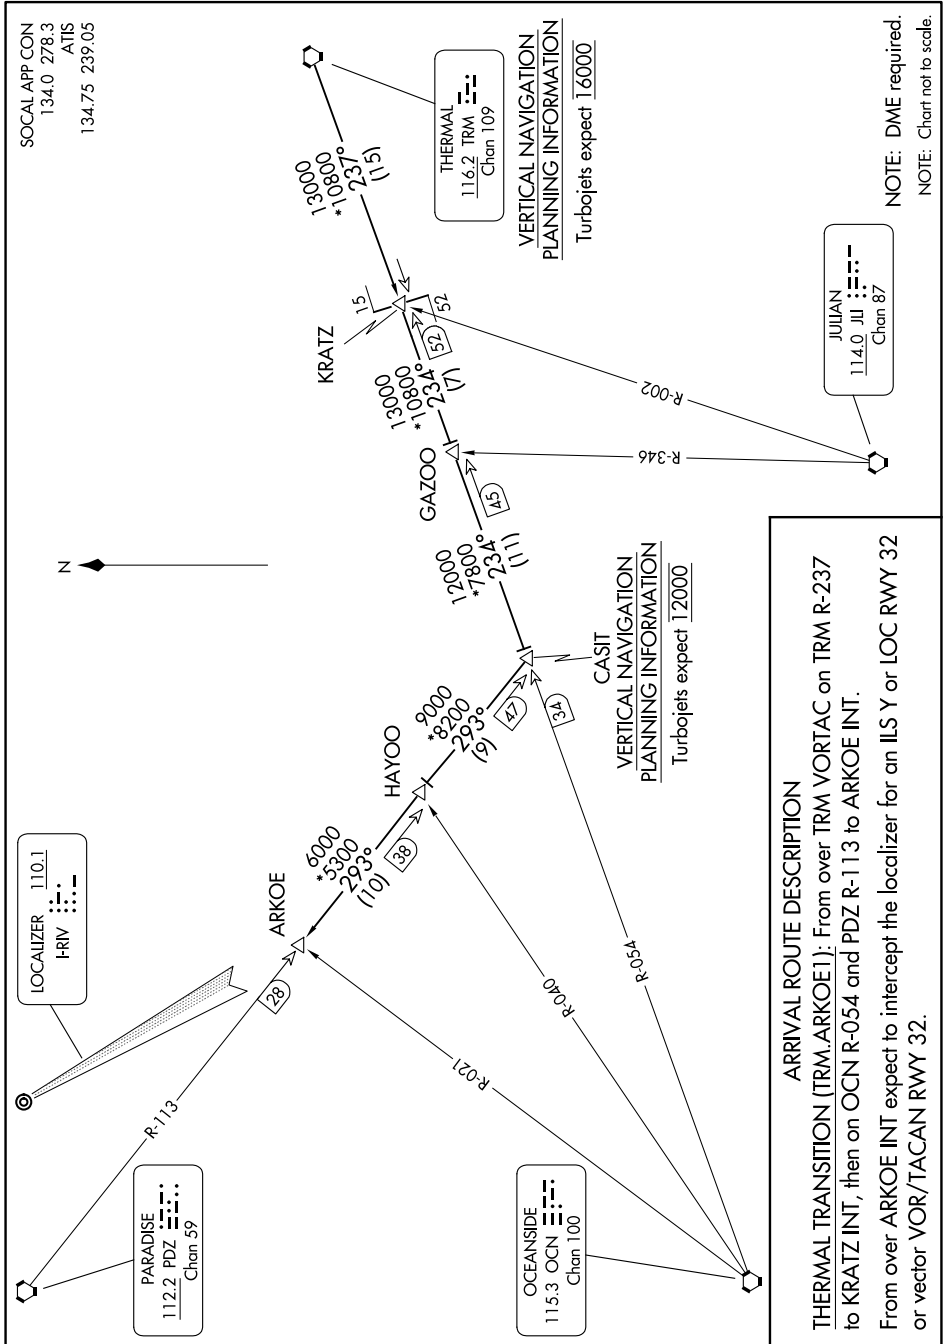

# ARKOE ONE ARRIVAL

SW-3, 20 MAR 2025 to 17 APR 2025

SW-3, 20 MAR 2025 to 17 APR 2025

# ARKOE ONE ARRIVAL