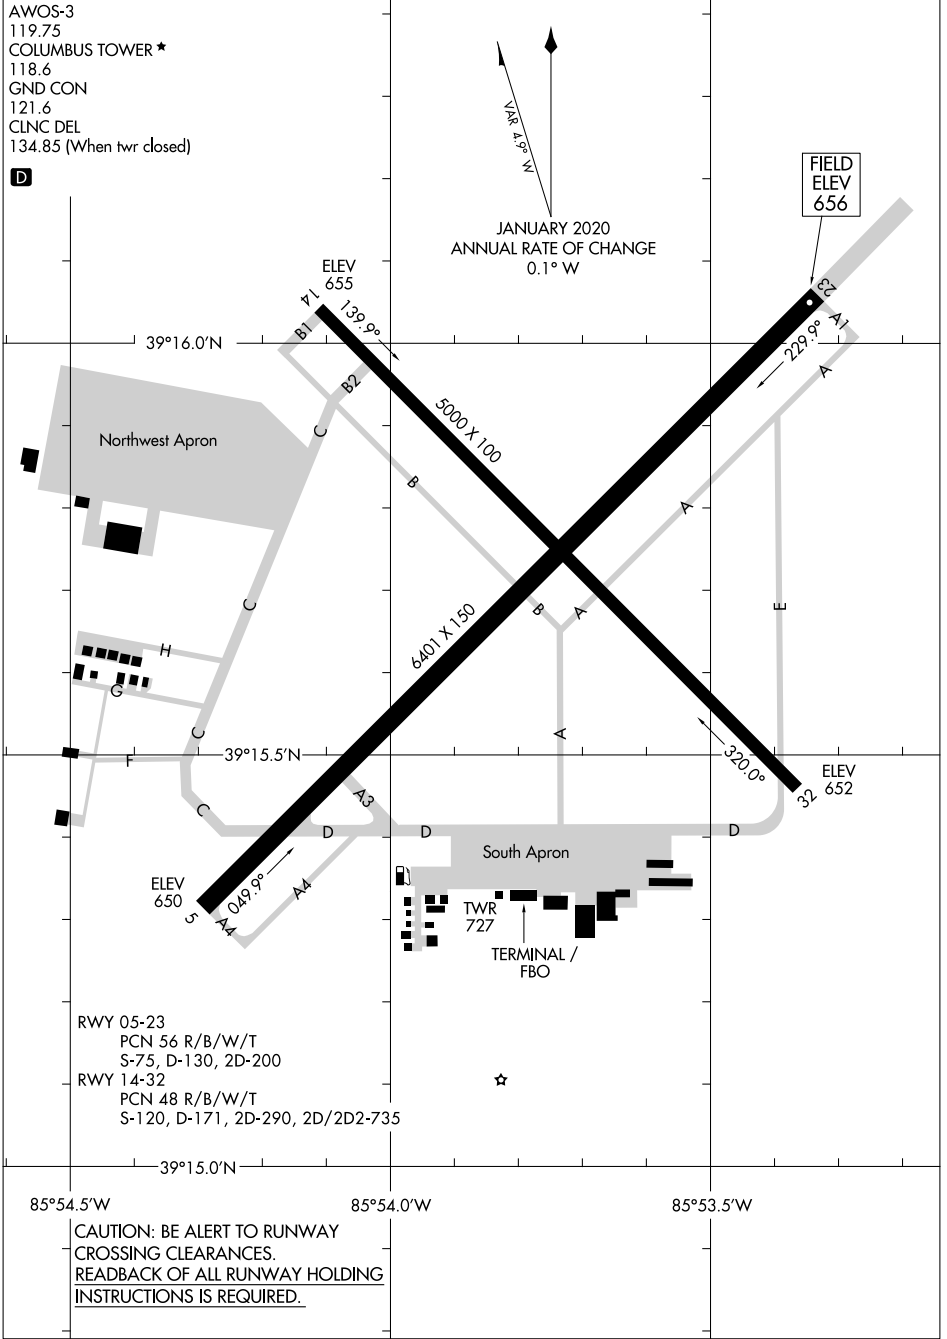

AIRPORT DIAGRAM

COLUMBUS MUNI (BAK)
COLUMBUS, INDIANA

AL-594 (FAA)

EC-2, 20 MAR 2025 to 17 APR 2025

EC-2, 20 MAR 2025 to 17 APR 2025

AIRPORT DIAGRAM

COLUMBUS, INDIANA
COLUMBUS MUNI (BAK)