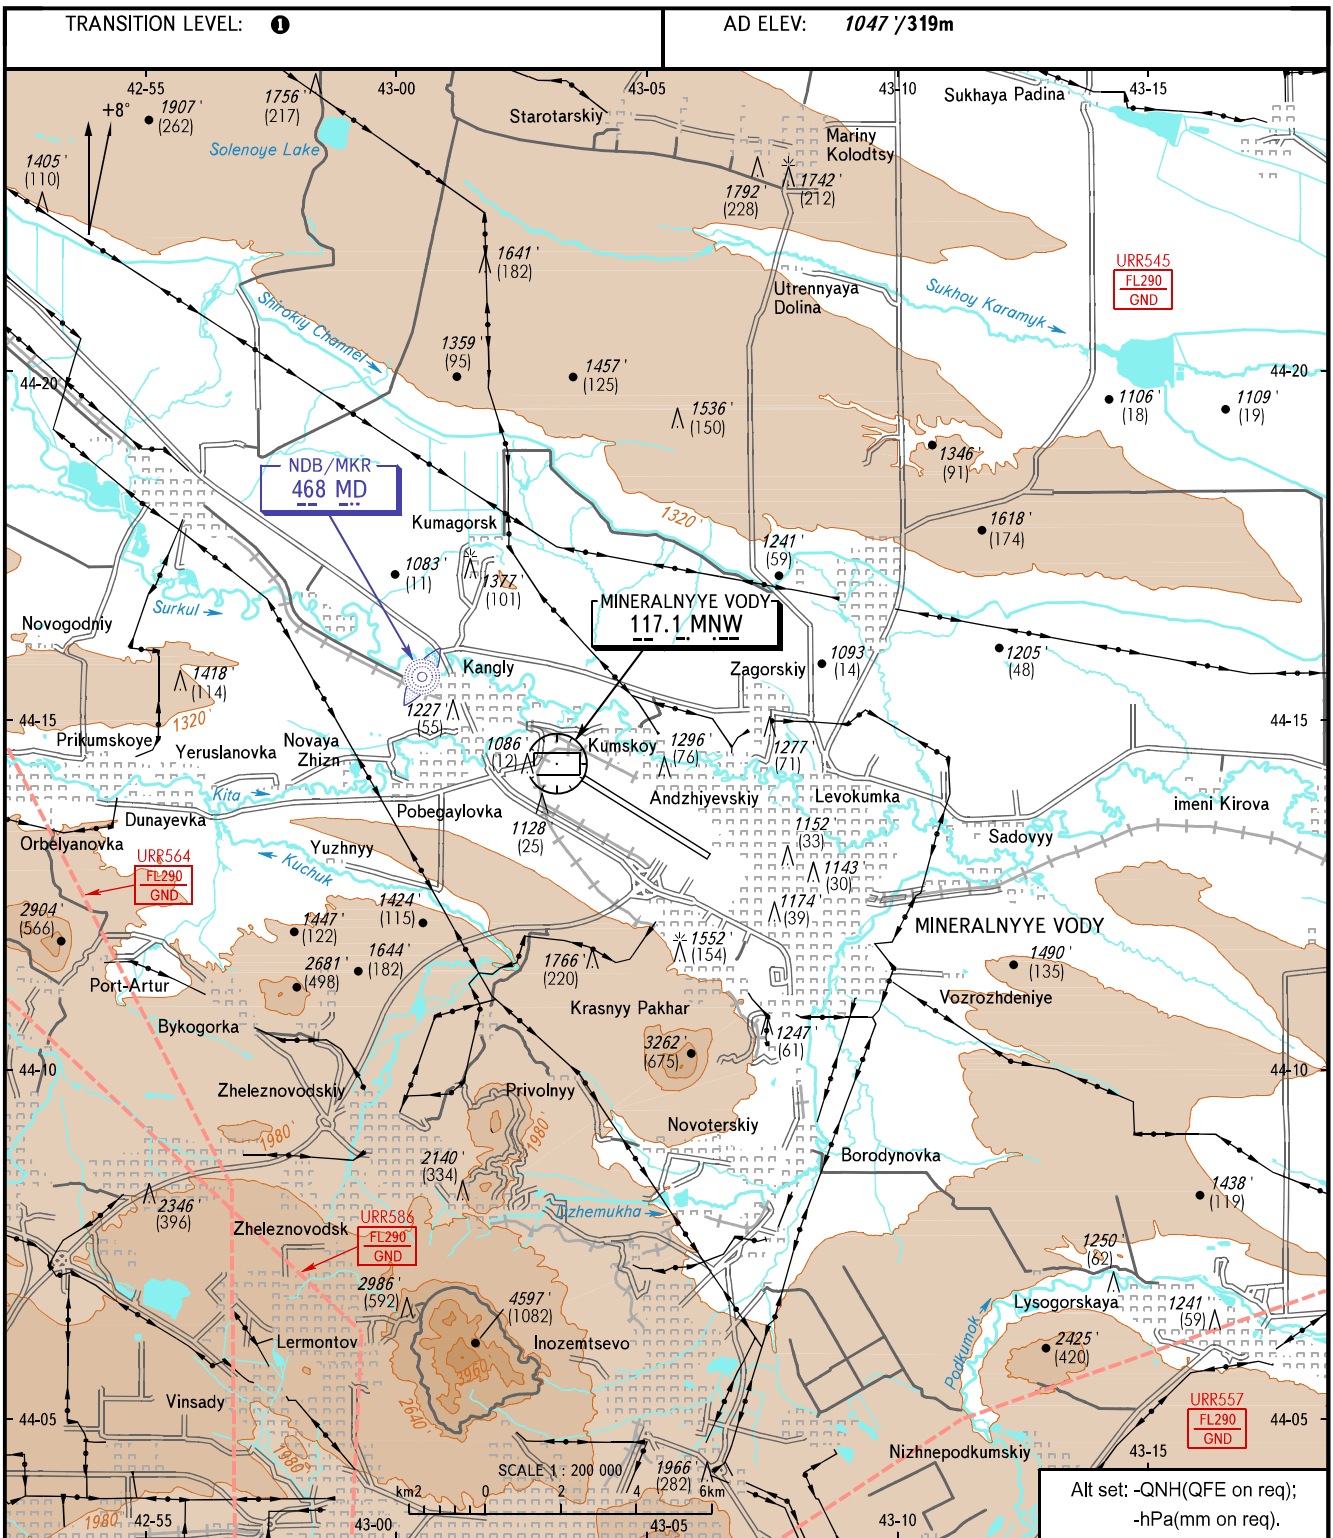

VISUAL
APPROACH
CHART - ICAO

RADAR START	120.700 128.000
----------------	--------------------

MINERALNYYE VODY, RUSSIA
MINERALNYYE VODY
RWY 11/29

Alt set: -QNH(QFE on req);
-hPa(mm on req).

- 1** TRANSITION LEVEL:
- FL100 when QNH is 1013 hPa (760mm mercury column) or above;
 - FL110 when QNH is 977 hPa (733mm mercury column) or above, but less than 1013 hPa (760mm mercury column);
 - FL120 when QNH is less than 977 hPa (733mm mercury column).

CHANGE: New chart