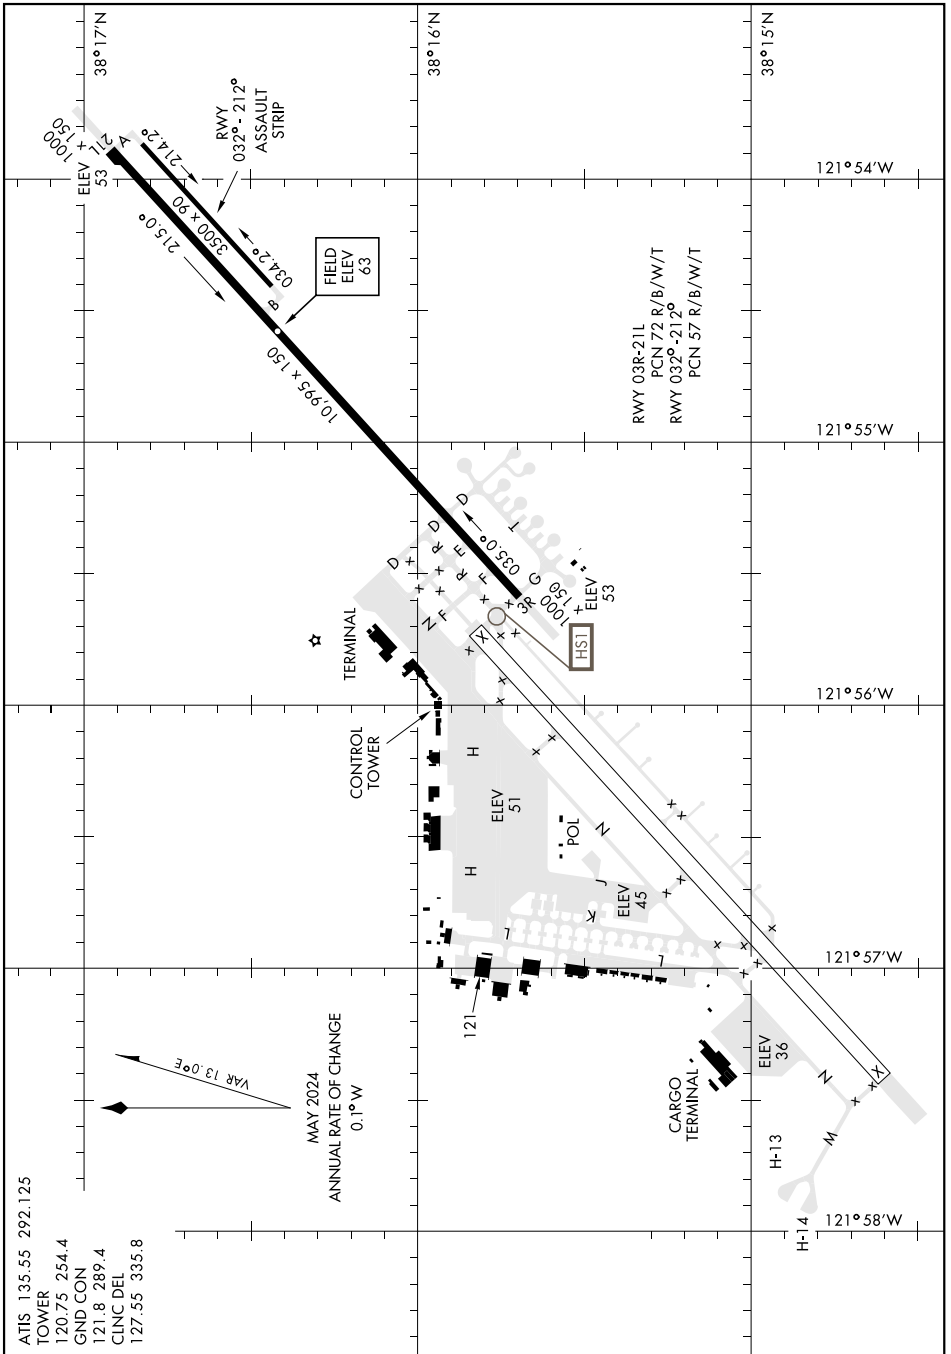

AIRPORT DIAGRAM

[USAF]

TRAVIS AFB (KSUU)

FAIRFIELD, CALIFORNIA

SW-2, 20 MAR 2025 to 17 APR 2025

SW-2, 20 MAR 2025 to 17 APR 2025

AIRPORT DIAGRAM

FAIRFIELD, CALIFORNIA

TRAVIS AFB (KSUU)