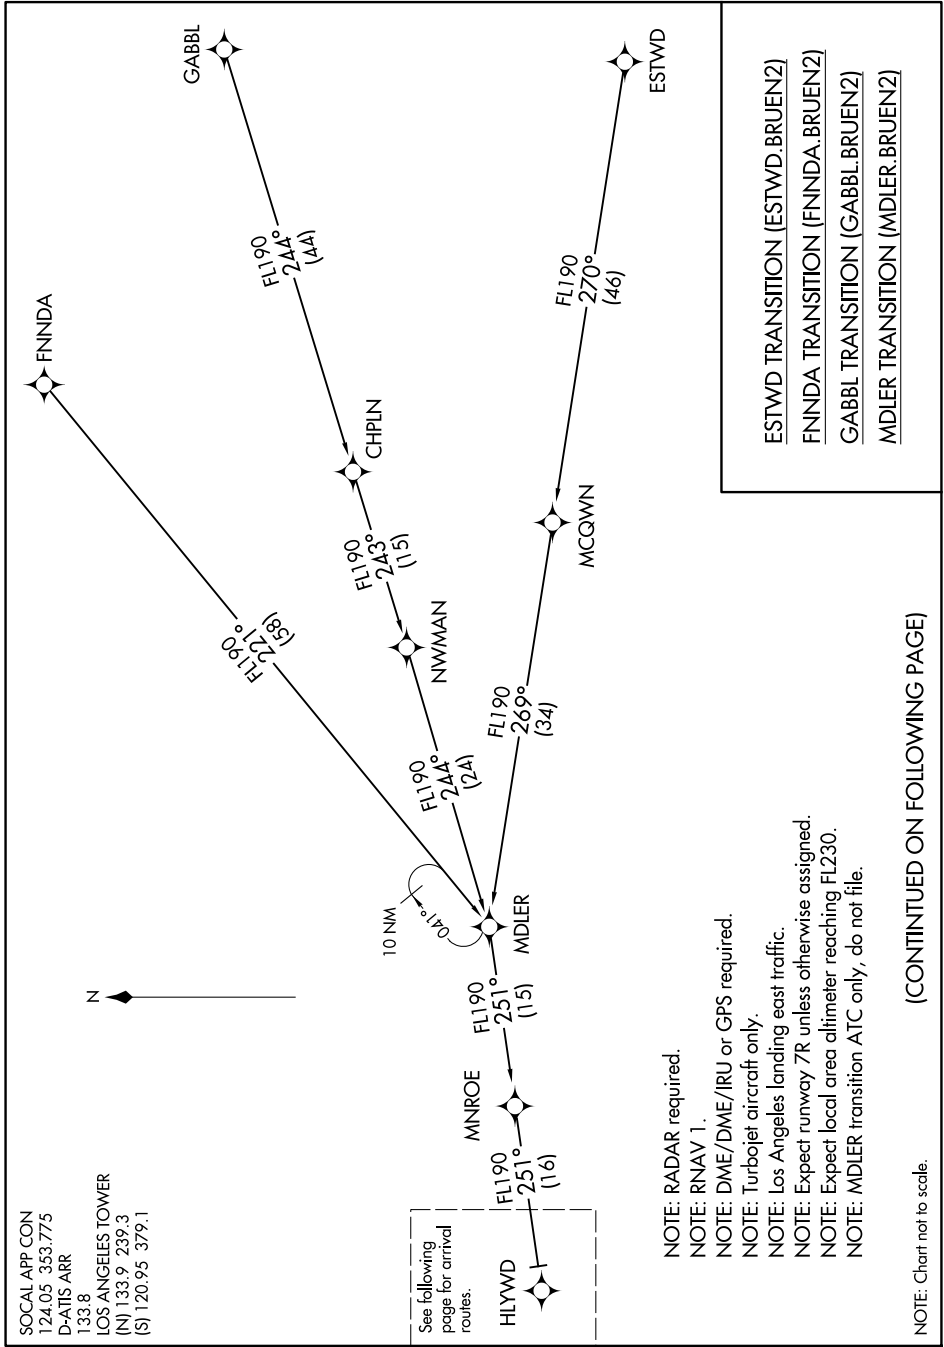

BRUEN TWO ARRIVAL (RNAV) Transition Routes

SW-3, 20 MAR 2025 to 17 APR 2025

SW-3, 20 MAR 2025 to 17 APR 2025