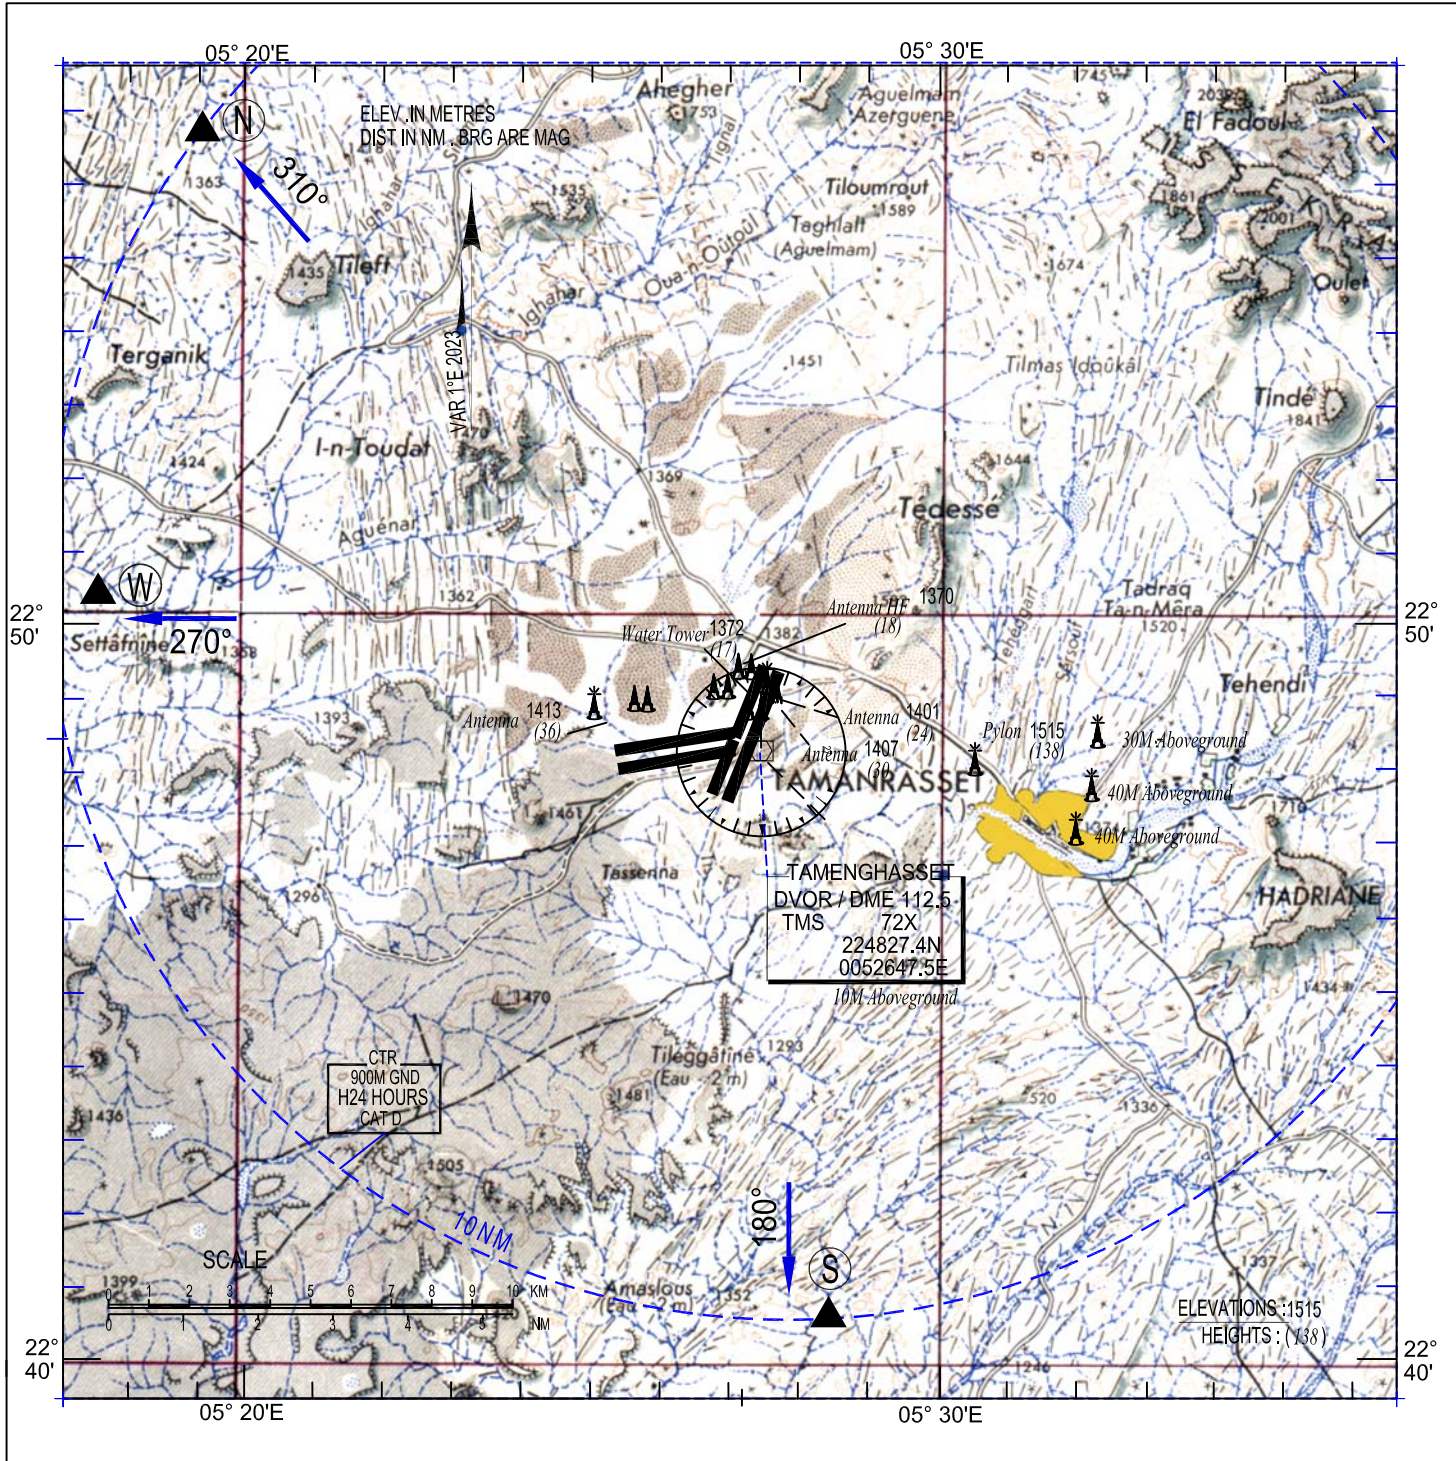

VISUAL
APPROACH
CHART-ICAO

AERODROME ELEV 1377 M
HEIGHTS ARE RELATED TO AD ELEV

TWR : 118.1 - 119.7(a)

NOTE:

VFR PATH : _____

Reports points obligatory : (N) (W) (S)