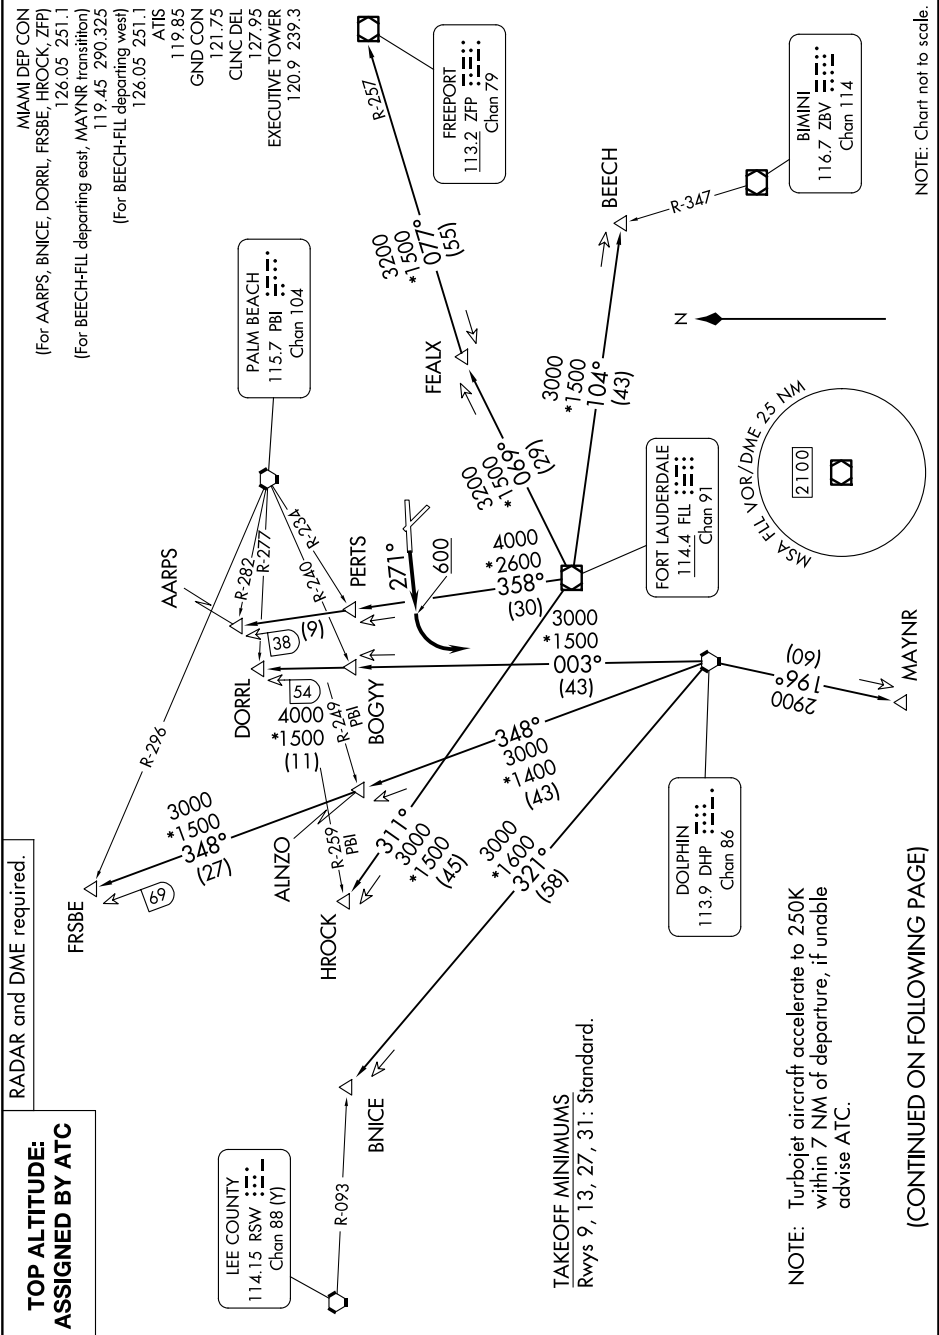

FORT LAUDERDALE TWO DEPARTURE

SE-3, 20 MAR 2025 to 17 APR 2025

SE-3, 20 MAR 2025 to 17 APR 2025

FORT LAUDERDALE TWO DEPARTURE

(CONTINUED ON FOLLOWING PAGE)