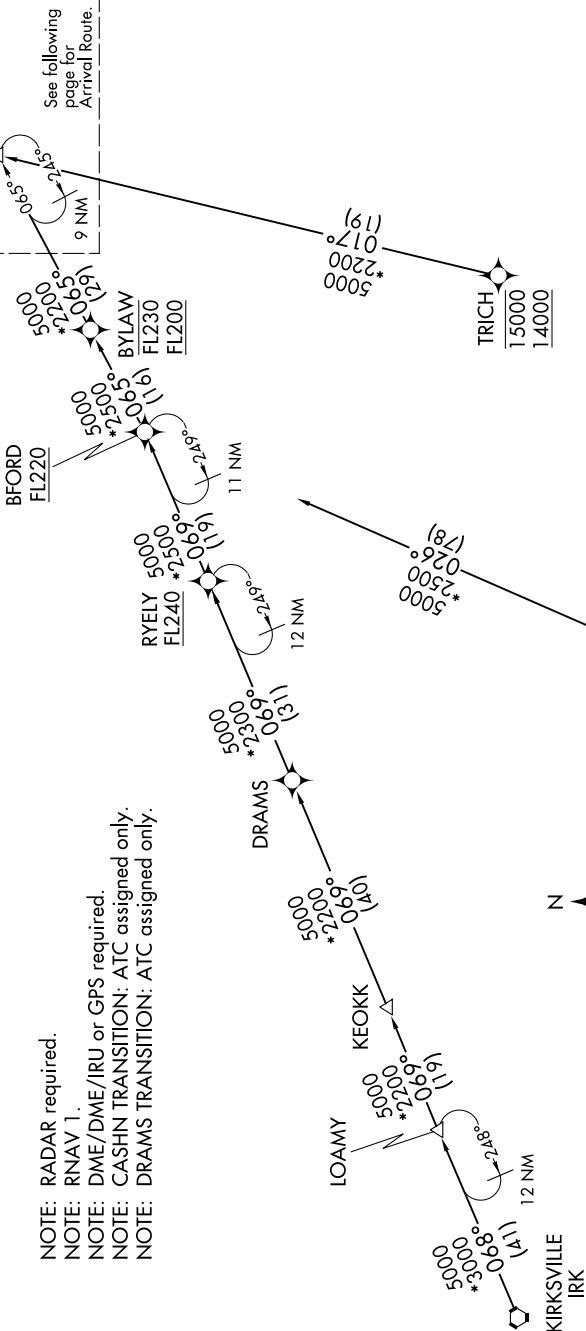

BENKY SIX ARRIVAL (RNAV) Transition Routes

EC-3, 20 MAR 2025 to 17 APR 2025

CHICAGO APP CON
119.0 292.125
D-ATIS
135.4 282.225

- NOTE: RADAR required.
- NOTE: RNAV 1.
- NOTE: DME/DME/IRU or GPS required.
- NOTE: CASHN TRANSITION: ATC assigned only.
- NOTE: DRAMS TRANSITION: ATC assigned only.

BFORD TRANSITION (BFORD.BENKY6):
BYLAW TRANSITION (BYLAW.BENKY6):
CASHN TRANSITION (CASHN.BENKY6):
DRAMS TRANSITION (DRAMS.BENKY6):
KIRKSVILLE TRANSITION (IRK.BENKY6):
LOAMY TRANSITION (LOAMY.BENKY6):
TRICH TRANSITION (TRICH.BENKY6):

(CONTINUED ON FOLLOWING PAGE)

NOTE: Chart not to scale.

EC-3, 20 MAR 2025 to 17 APR 2025