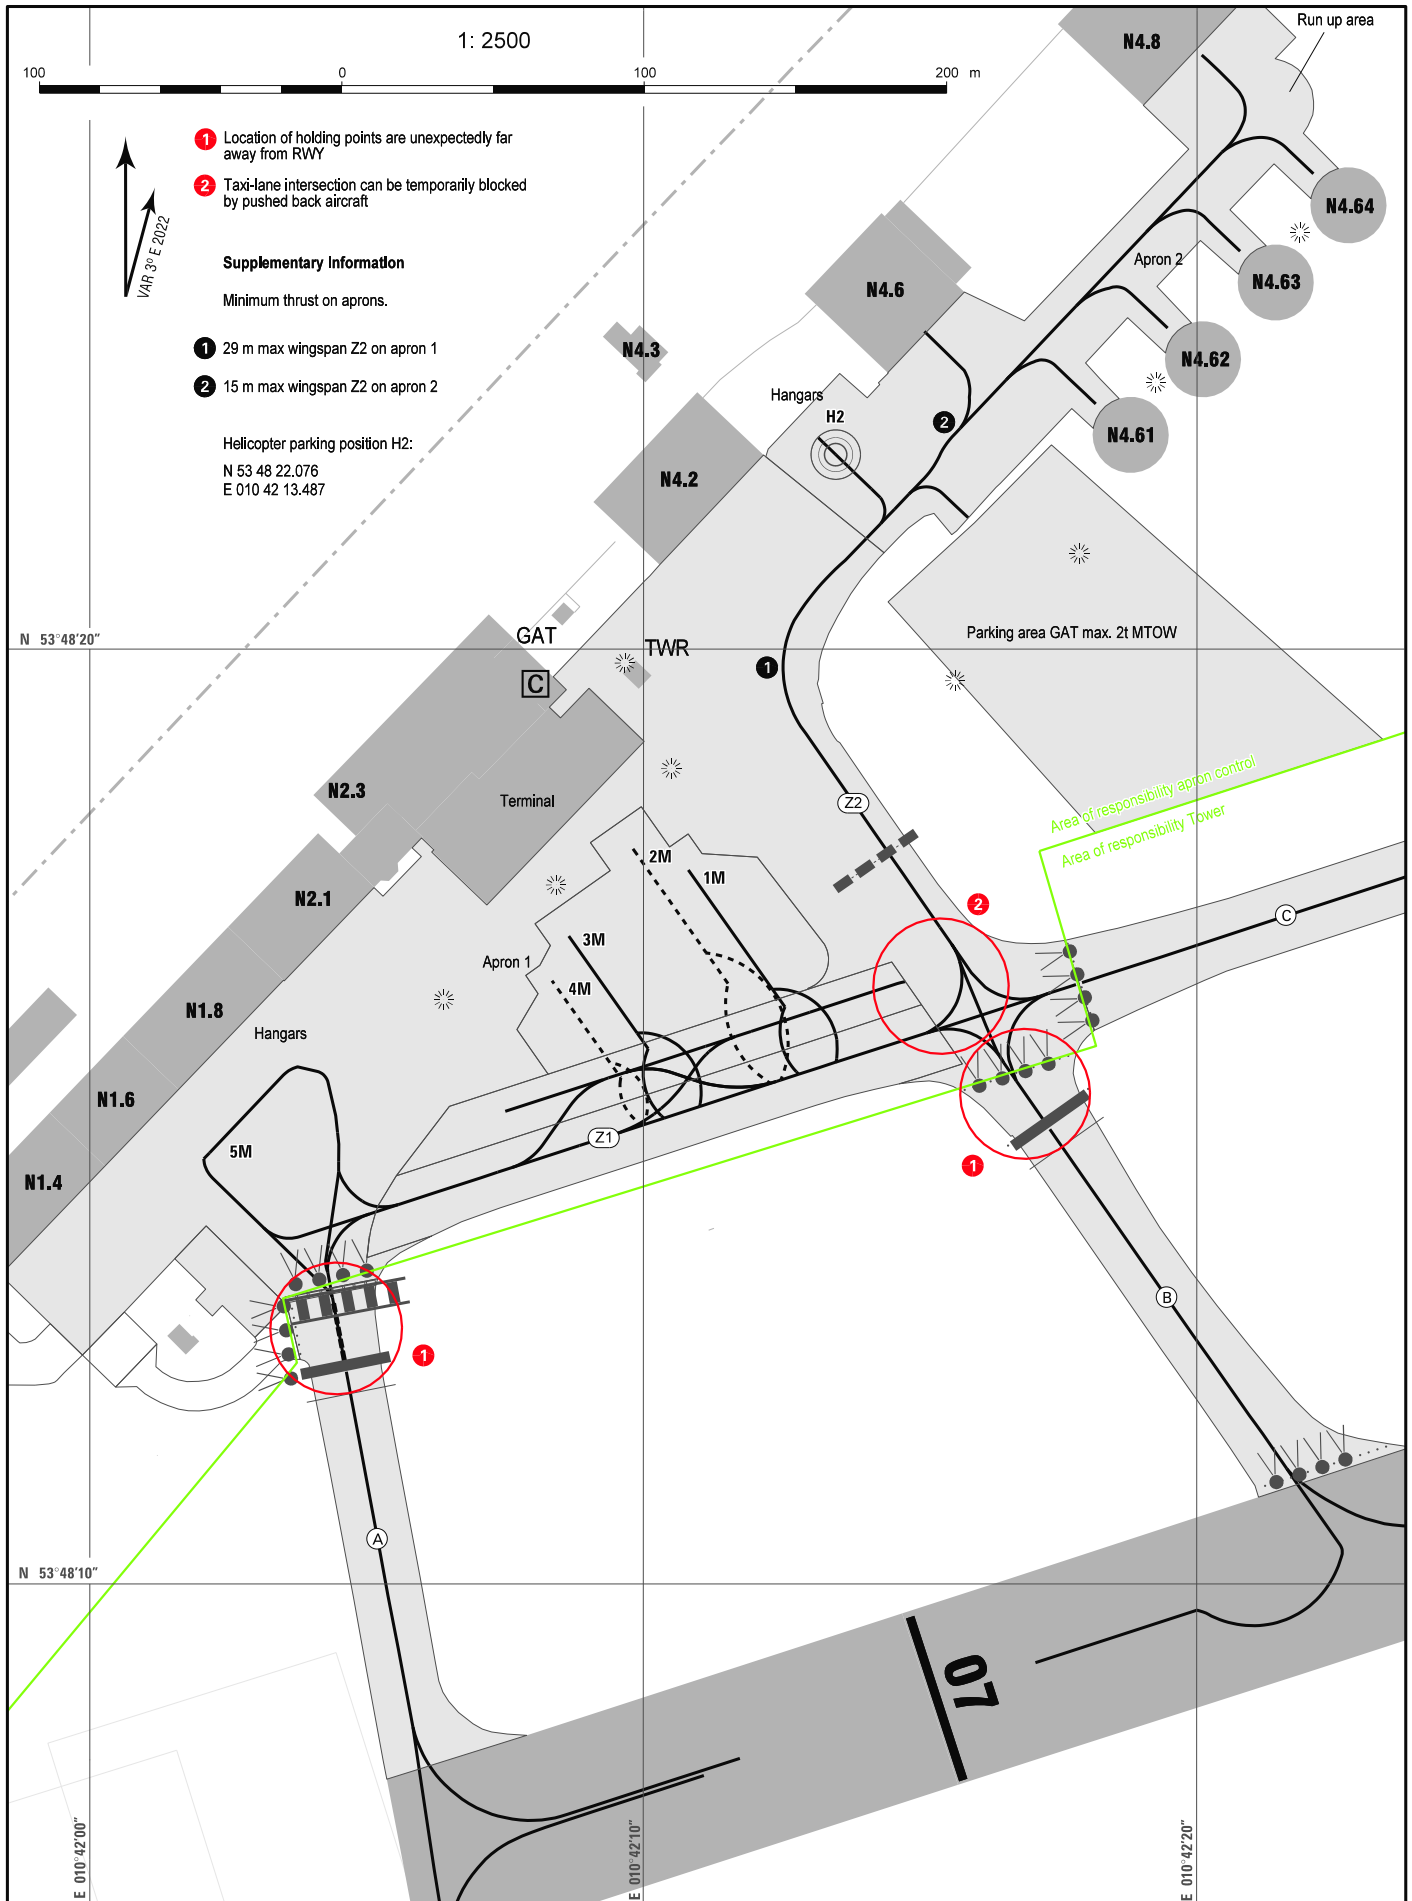

AERODROME GROUND MOVEMENT CHART - ICAO

LUEBECK ATIS	119.930
LUEBECK TOWER	128.705
LUEBECK GROUND	121.780

LUEBECK-BLANKENSEE

Correction: GAT, communications, VAR.