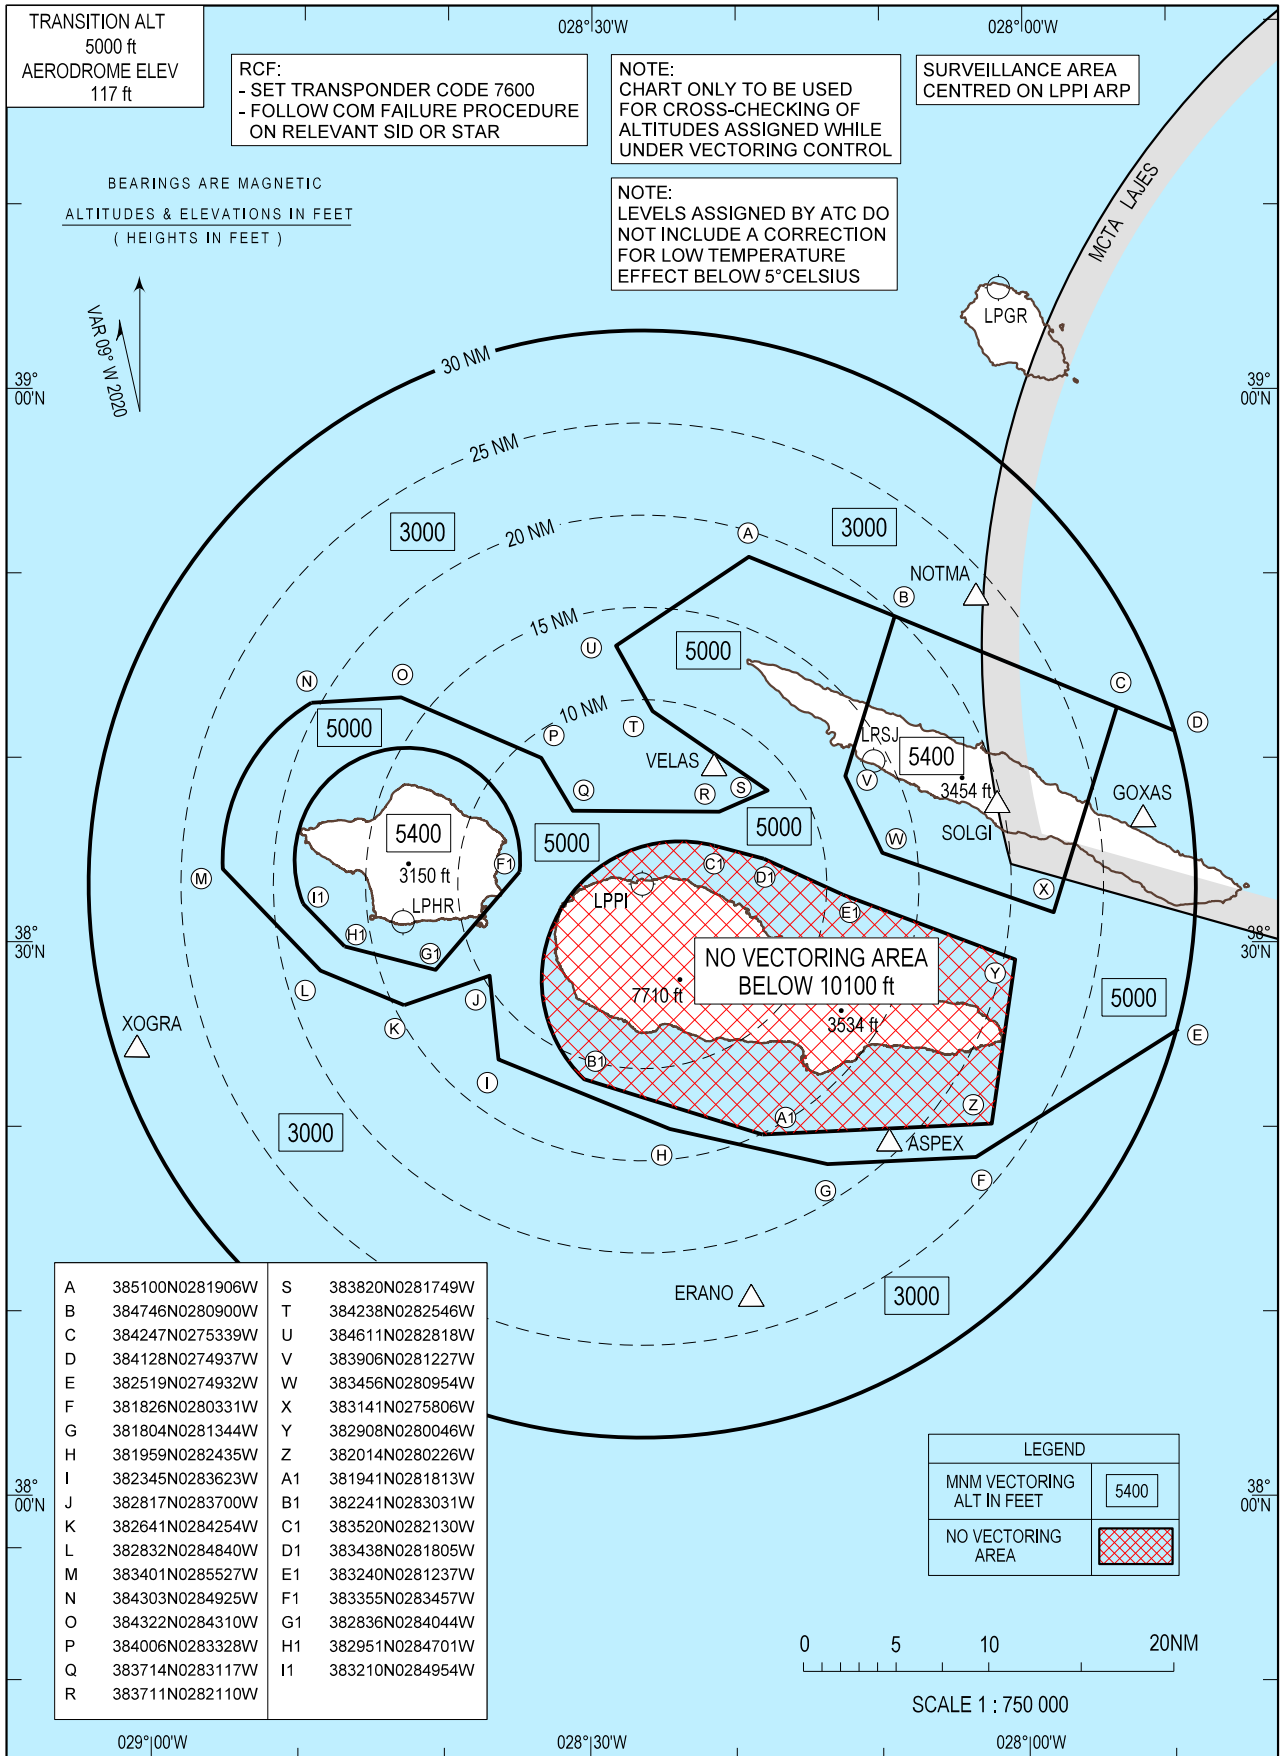

ATC SURVEILLANCE MINIMUM  
ALTITUDE CHART - ICAO

SANTA MARIA RADAR 132.150  
HORTA APPROACH 120.600  
HORTA TOWER 118.000

HORTA  
(LPHR)

THIS PAGE INTENTIONALLY LEFT BLANK