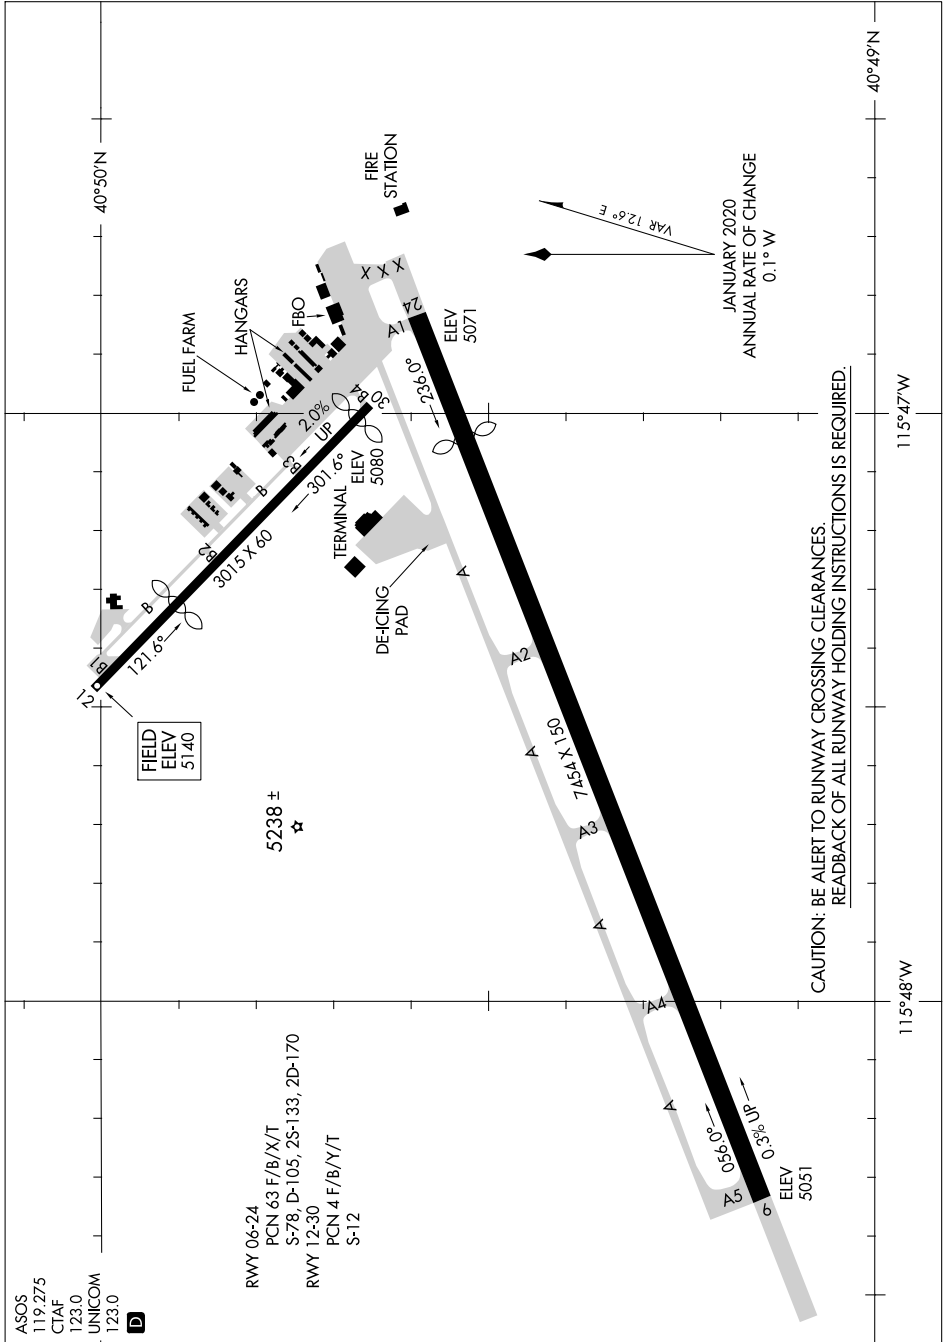

AIRPORT DIAGRAM

AL-129 (FAA)

ELKO RGNL (EKO)
ELKO, NEVADA

SW-4, 20 MAR 2025 to 17 APR 2025

CAUTION: BE ALERT TO RUNWAY CROSSING CLEARANCES.
READBACK OF ALL RUNWAY HOLDING INSTRUCTIONS IS REQUIRED.

ASOS 119.275
 CTAF 123.0
 UNICOM 123.0
 D

RWY 06-24
 PCN 63 F/B/X/T
 S-78, D-105, 2S-133, 2D-170
 RWY 12-30
 PCN 4 F/B/Y/T
 S-12

AIRPORT DIAGRAM

ELKO, NEVADA
ELKO RGNL (EKO)

SW-4, 20 MAR 2025 to 17 APR 2025