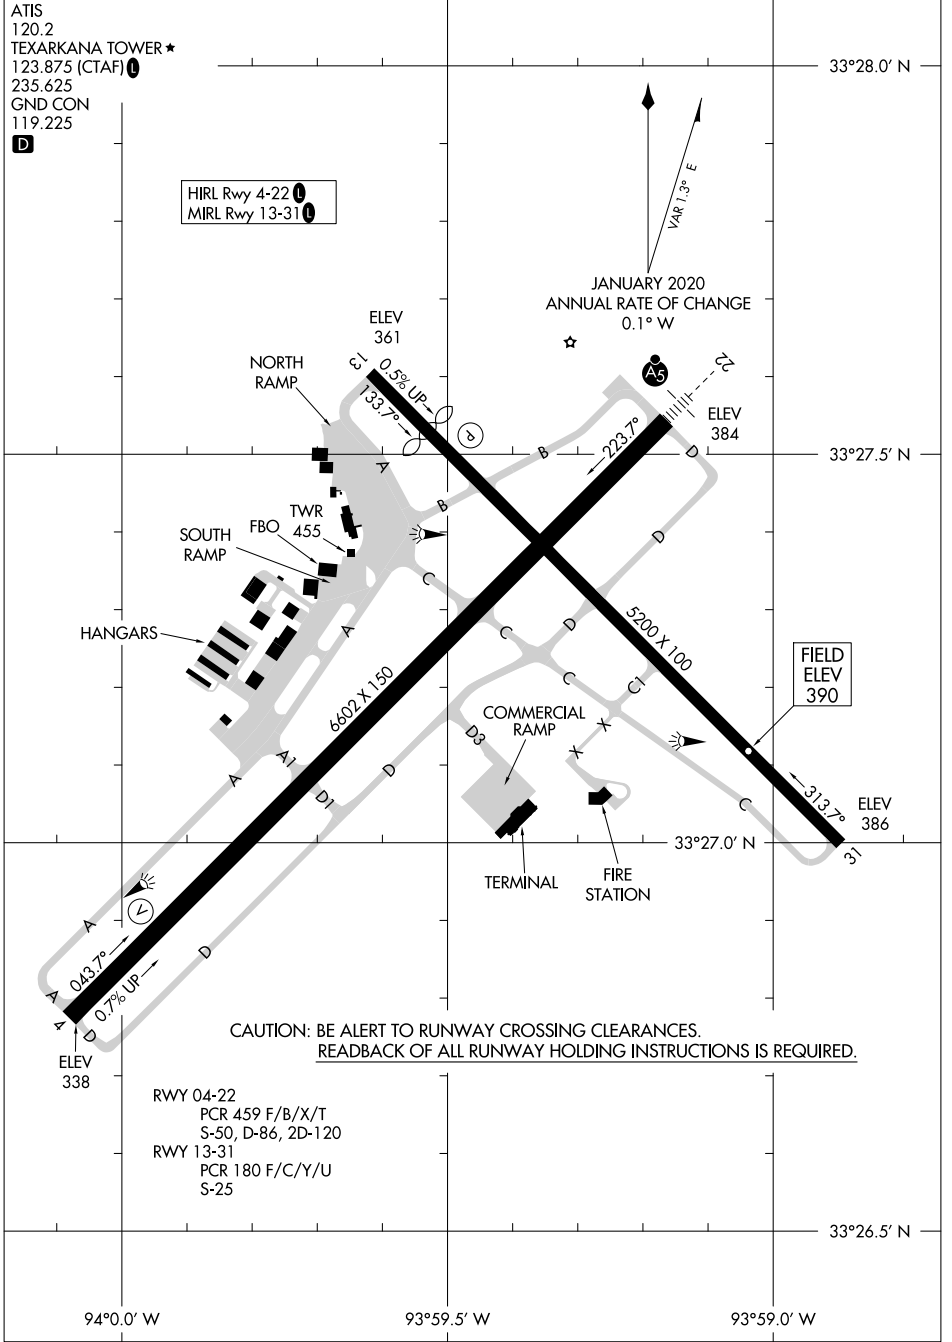

24249

AIRPORT DIAGRAM

AL-420 (FAA)

TEXARKANA RGNL-WEBB FLD (TXXK)
TEXARKANA, ARKANSAS

SC-1, 20 MAR 2025 to 17 APR 2025

SC-1, 20 MAR 2025 to 17 APR 2025

AIRPORT DIAGRAM

24249