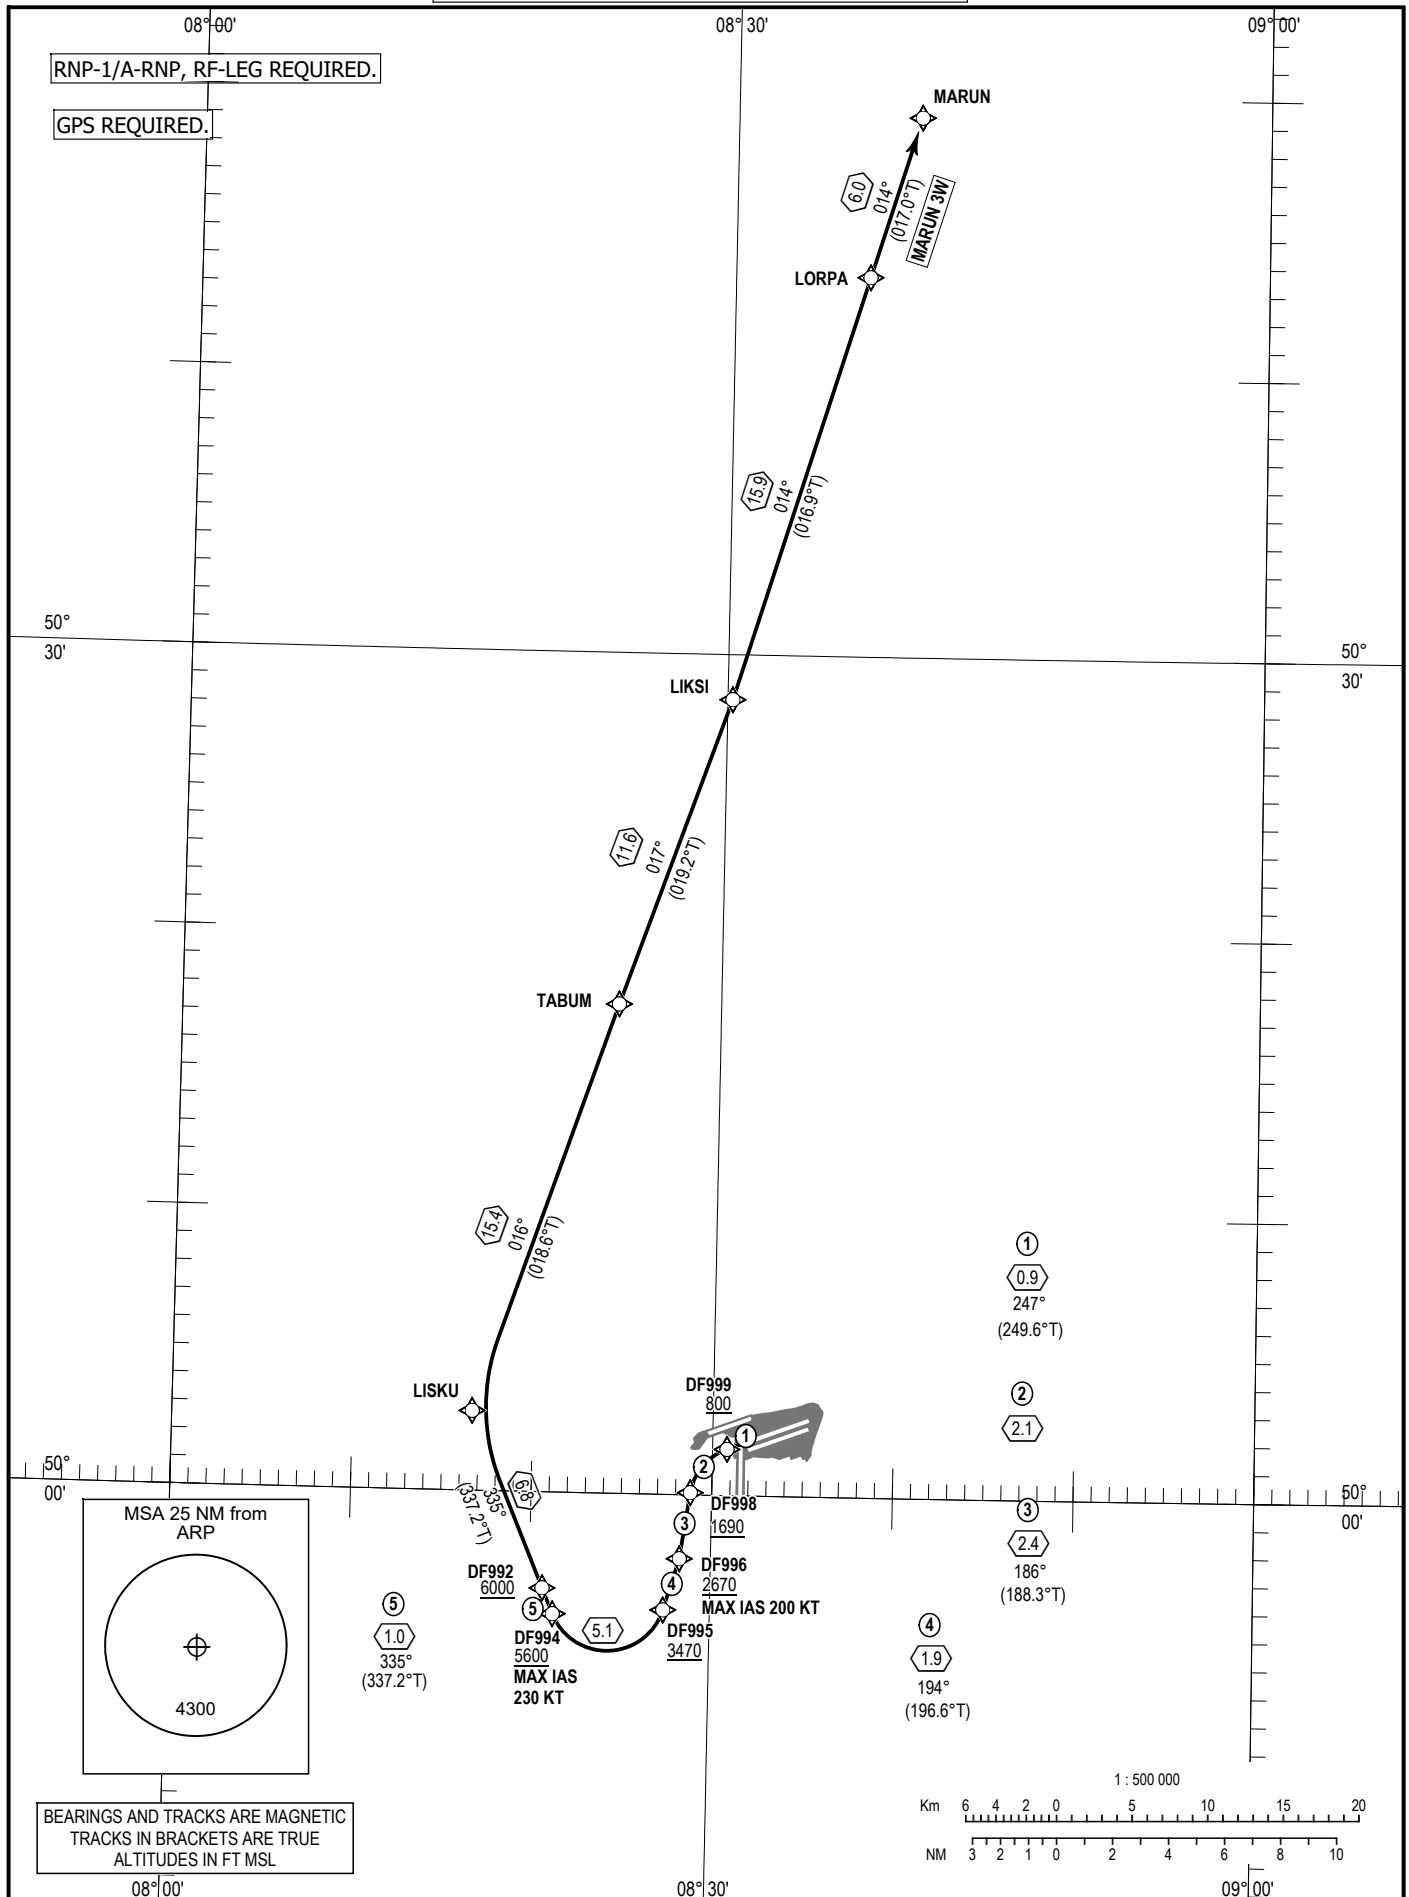

STANDARD DEPARTURE CHART -  
INSTRUMENT (SID) - ICAO  
RNP (GPS)

FRANKFURT ATIS	118.730	FRANKFURT GROUND	121.805
FRANKFURT DELIVERY	122.035	FRANKFURT TOWER	118.780
FRANKFURT APRON	121.755	FRANKFURT TOWER	119.905
FRANKFURT APRON	121.855	LANGEN RADAR	120.155
FRANKFURT APRON	121.955	LANGEN RADAR	136.130

TRANSITION  
ALTITUDE 5000  
VAR 3° E

FRANKFURT MAIN  
RWY 25C  
MARUN 3W

Correction: Communications.