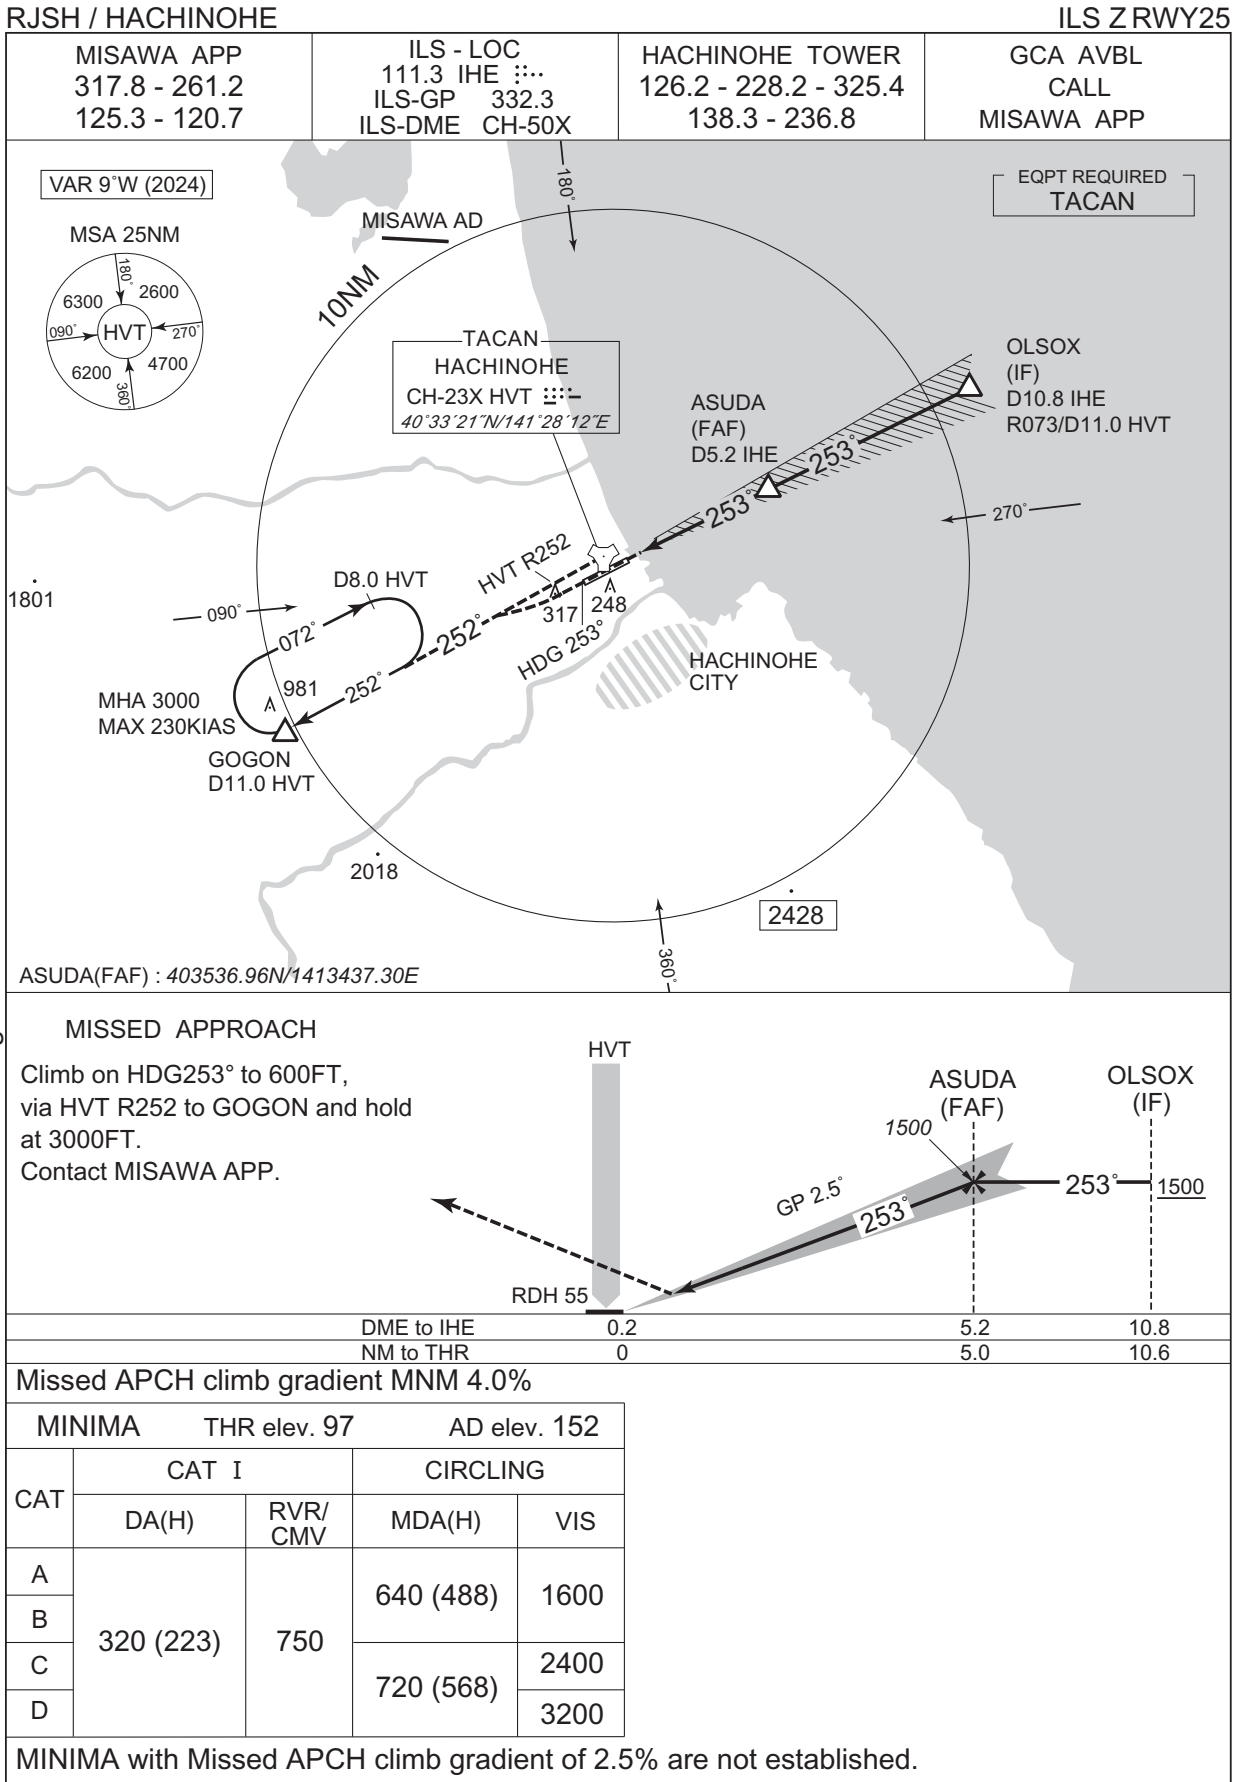

INSTRUMENT APPROACH CHART

CHANGE : PROC renamed. VAR. MSA. PROC Course. Missed APCH Course. OBST. ASUDA, OLSOX, GOGON established.
DME to IHE. NM to THR. Missed APCH climb gradient MNM added. MINIMA.