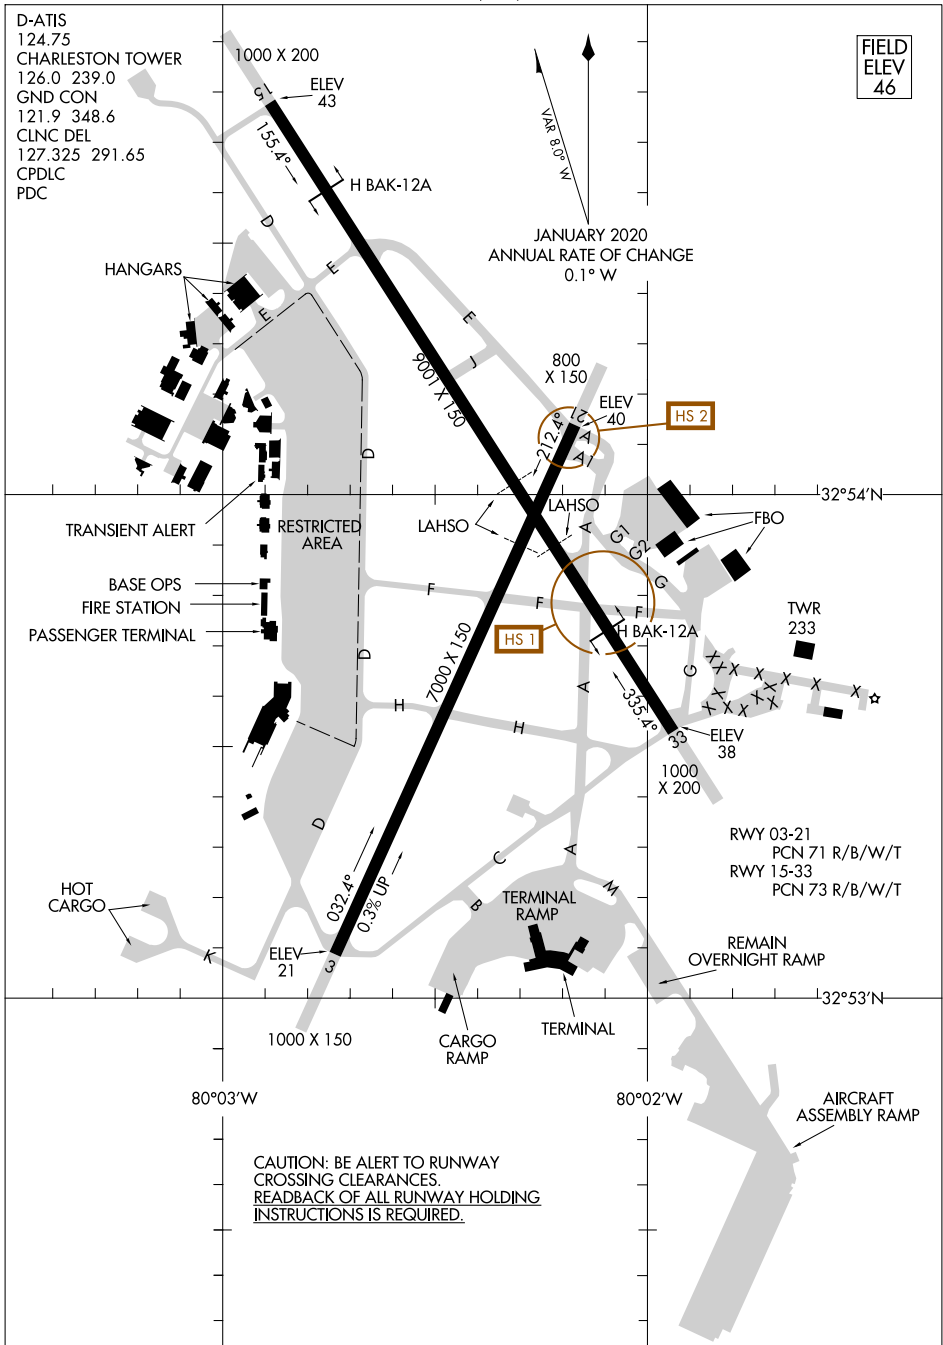

23110

AIRPORT DIAGRAM

AL-76 (FAA)

CHARLESTON AFB/INTL (CHS)
CHARLESTON, SOUTH CAROLINA

SE-2, 20 MAR 2025 to 17 APR 2025

SE-2, 20 MAR 2025 to 17 APR 2025

AIRPORT DIAGRAM

23110

CHARLESTON, SOUTH CAROLINA
CHARLESTON AFB/INTL (CHS)