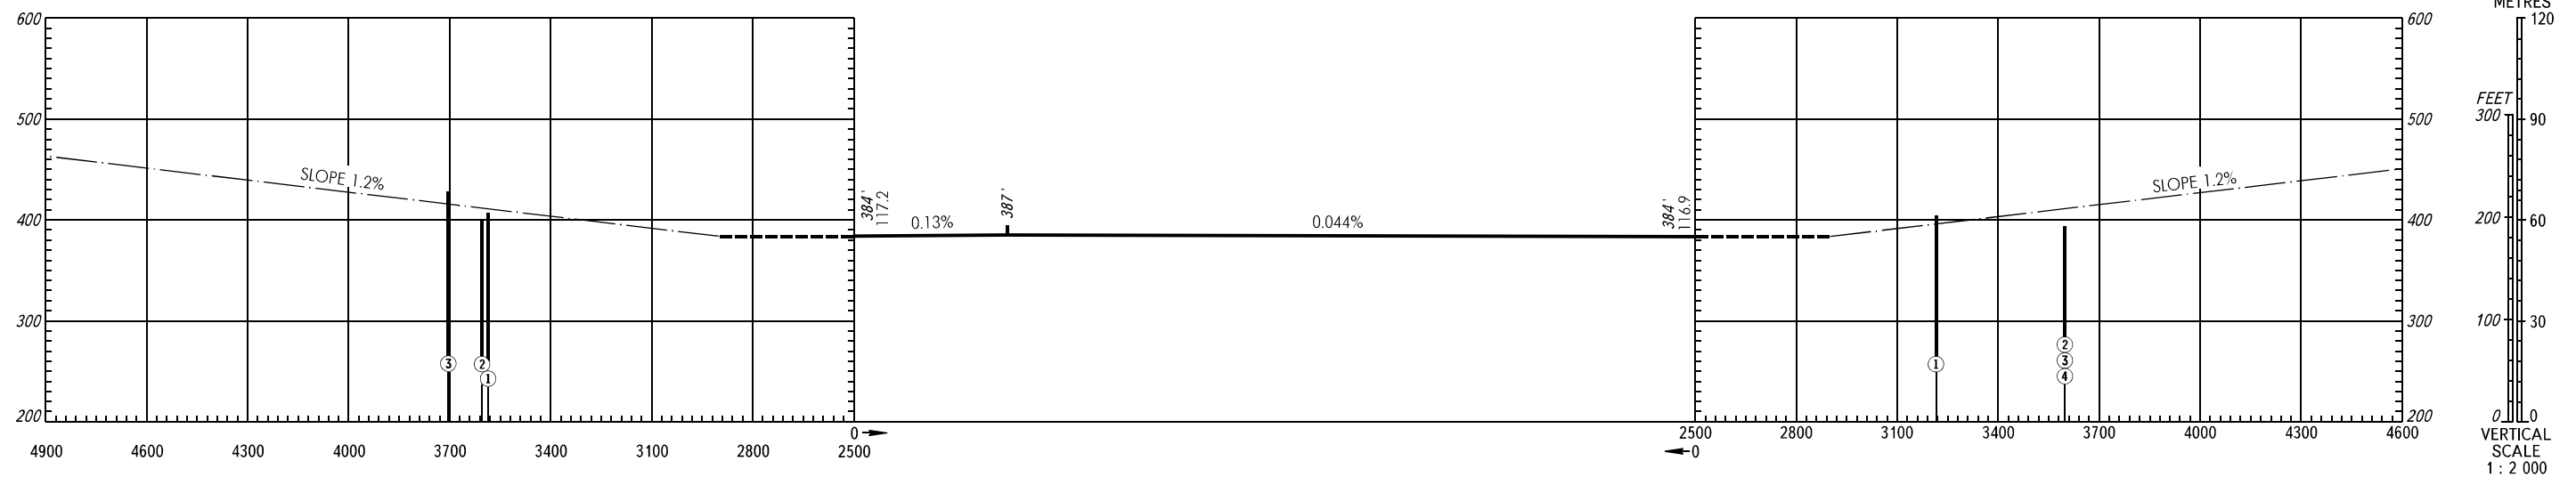

**AERODROME OBSTACLE
CHART - ICAO**

TYPE **A** (OPERATING LIMITATIONS)

DIMENSIONS IN METRES, ELEVATIONS IN *FEET* AND METRES

ORENBURG, RUSSIA
ORENBURG
RWY 08/26

MAGNETIC VARIATION 11°E (2022)

DECLARED DISTANCES		
RWY 08		RWY 26
2500	TAKE-OFF RUN AVAILABLE	2500
2900	TAKE-OFF DISTANCE AVAILABLE	2900
2500	ACCELERATE-STOP DISTANCE AVAILABLE	2500
2500	LANDING DISTANCE AVAILABLE	2500

LEGEND

IDENTIFICATION NUMBER	①
ANTENNA, MAST	●
OBSERVATION CAMERA	∧