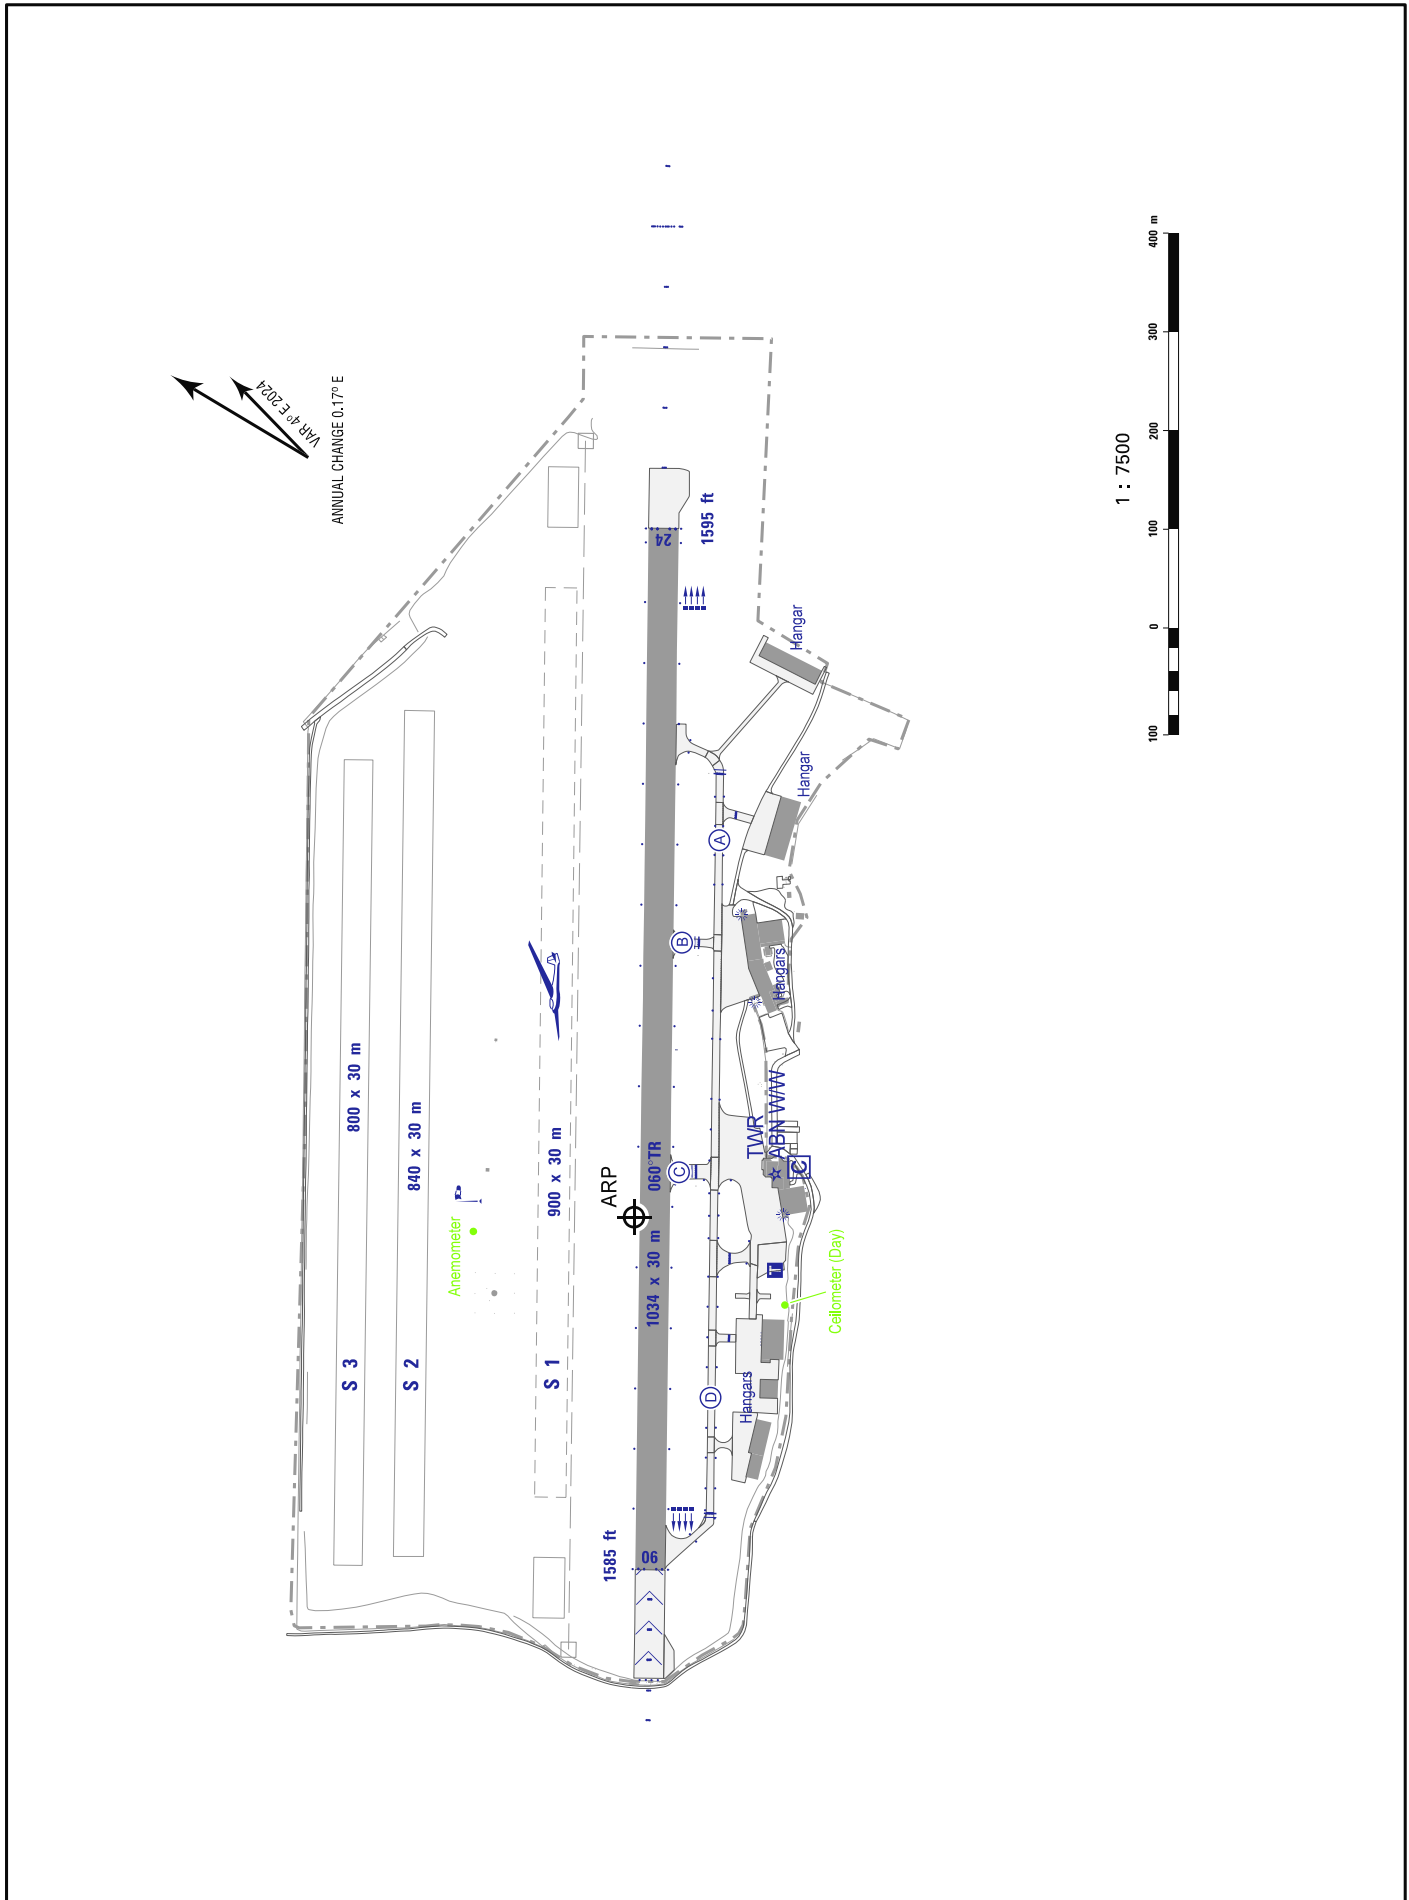

AERODROME CHART - ICAO

ARP 1601 ft	AERODROME
N 49° 59' 03.94"	ELEVATION
E 011° 38' 18.85"	1600 ft

BAYREUTH ATIS	119.560
BAYREUTH	
INFORMATION	127.530

BAYREUTH

Correction: AD ELEV, THR ELEV, communications, VAR.