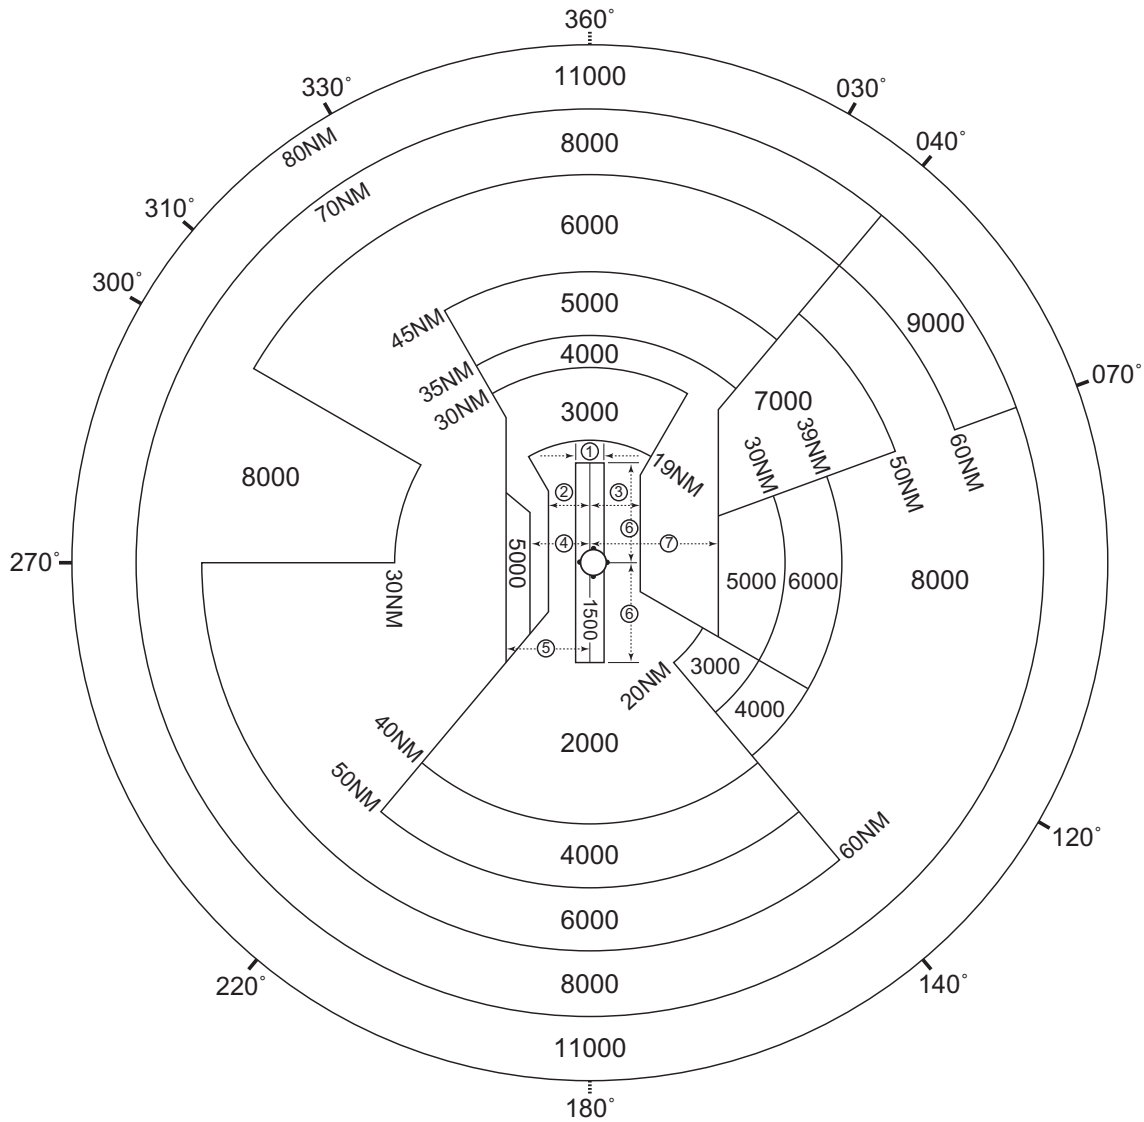

RJCC / NEW CHITOSE

Minimum Vectoring Altitude CHART

VAR 10°W (2024)

Each distances as follows,

- ① 4NM
- ② 6NM
- ③ 8NM
- ④ 9NM
- ⑤ 13NM
- ⑥ 15NM
- ⑦ 20NM

CENTER : 424740N/1413959E (RJCJ ARP)

CHANGE: VAR.