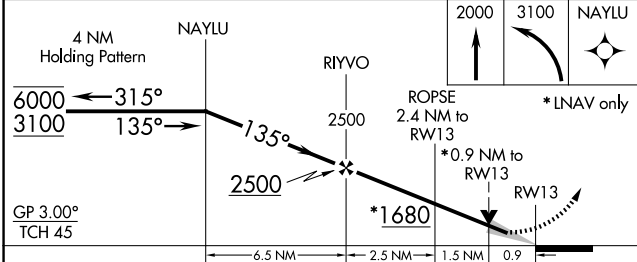

WAAS CH 40042 W13A	APP CRS 135°	Rwy Idg TDZE Apt Elev	5500 888 889
---------------------------------	------------------------	-----------------------------	---

RNAV (GPS) RWY 13

COLUMBIA RGNL (COU)

RNP APCH.	MISSED APPROACH: Climb to 900 then climbing left turn to 3100 direct NAYLU and hold.
<p>▽ Circling NA for Cat D west of Rws 2 and 13. Circling Rwy 20 NA at night. For ▲ uncompensated Baro-VNAV systems, LNAV/VNAV NA below -17°C or above 54°C.</p>	

ATIS 128.45	MIZZO APP CON 124.375 353.925	COLUMBIA TOWER * 119.3 (CTAF) 363.25	GND CON 121.6	UNICOM 122.95
-----------------------	---	---	-------------------------	-------------------------

NC-3, 20 MAR 2025 to 17 APR 2025

NC-3, 20 MAR 2025 to 17 APR 2025

CATEGORY	A	B	C	D
LPV DA		1139-1	251 (300-1)	
LNAV/VNAV DA		1139-1	251 (300-1)	
LNAV MDA		1220-1	332 (400-1)	
☑ CIRCLING	1300-1 411 (500-1)	1340-1 451 (500-1)	1360-1 1/2 471 (500-1 1/2)	1440-2 551 (600-2)