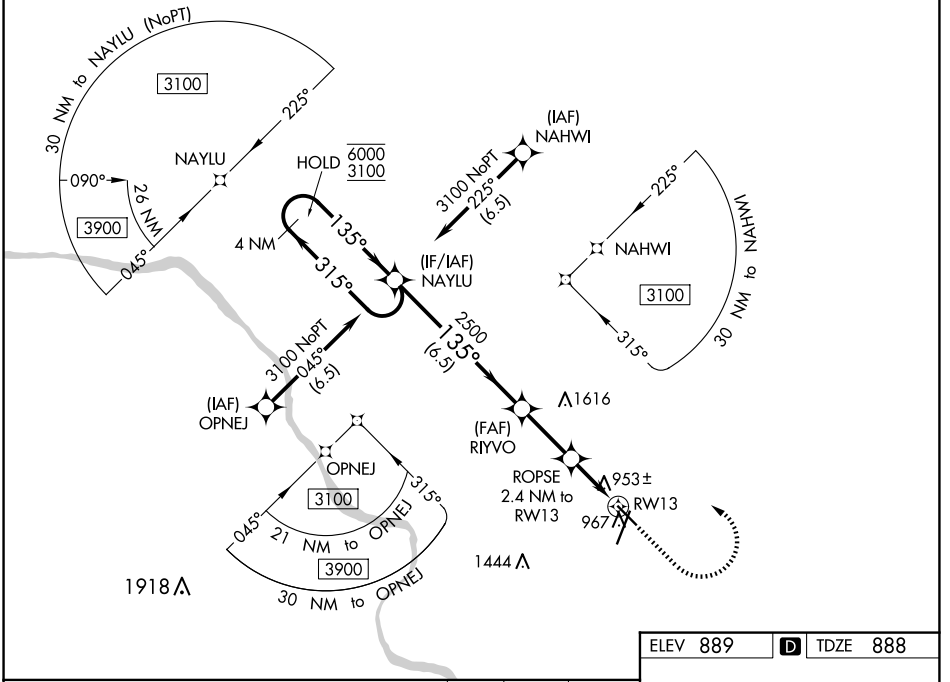

WAAS CH 40042 W13A	APP CRS 135°	Rwy Idg TDZE Apt Elev	5500 888 889
---------------------------------	------------------------	-----------------------------	---

RNAV (GPS) RWY 13

COLUMBIA RGNL (COU)

RNP APCH.	MISSED APPROACH: Climb to 900 then climbing left turn to 3100 direct NAYLU and hold.
<p>▽ Circling NA for Cat D west of Rws 2 and 13. Circling Rwy 20 NA at night. For ▲ uncompensated Baro-VNAV systems, LNAV/VNAV NA below -17°C or above 54°C.</p>	

ATIS 128.45	MIZZO APP CON 124.375 353.925	COLUMBIA TOWER * 119.3 (CTAF) 363.25	GND CON 121.6	UNICOM 122.95
-----------------------	---	---	-------------------------	-------------------------

NC-3, 20 MAR 2025 to 17 APR 2025

NC-3, 20 MAR 2025 to 17 APR 2025

CATEGORY	A	B	C	D
LPV DA		1139-1	251 (300-1)	
LNAV/VNAV DA		1139-1	251 (300-1)	
LNAV MDA		1220-1	332 (400-1)	
☑ CIRCLING	1300-1 411 (500-1)	1340-1 451 (500-1)	1360-1 1/2 471 (500-1 1/2)	1440-2 551 (600-2)