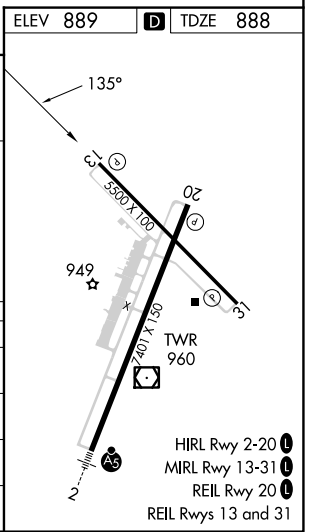

WAAS CH 40042 W13A	APP CRS 135°	Rwy Idg TDZE Apt Elev	5500 888 889
---------------------------------	------------------------	-----------------------------	---

RNAV (GPS) RWY 13

COLUMBIA RGNL (COU)

RNP APCH.	MISSED APPROACH: Climb to 900 then climbing left turn to 3100 direct NAYLU and hold.
<p>▽ Circling NA for Cat D west of Rws 2 and 13. Circling Rwy 20 NA at night. For ▲ uncompensated Baro-VNAV systems, LNAV/VNAV NA below -17°C or above 54°C.</p>	

NC-3, 20 MAR 2025 to 17 APR 2025

CATEGORY	A	B	C	D
LPV DA		1139-1	251 (300-1)	
LNAV/VNAV DA		1139-1	251 (300-1)	
LNAV MDA		1220-1	332 (400-1)	
☑ CIRCLING	1300-1 411 (500-1)	1340-1 451 (500-1)	1360-1 1/2 471 (500-1 1/2)	1440-2 551 (600-2)