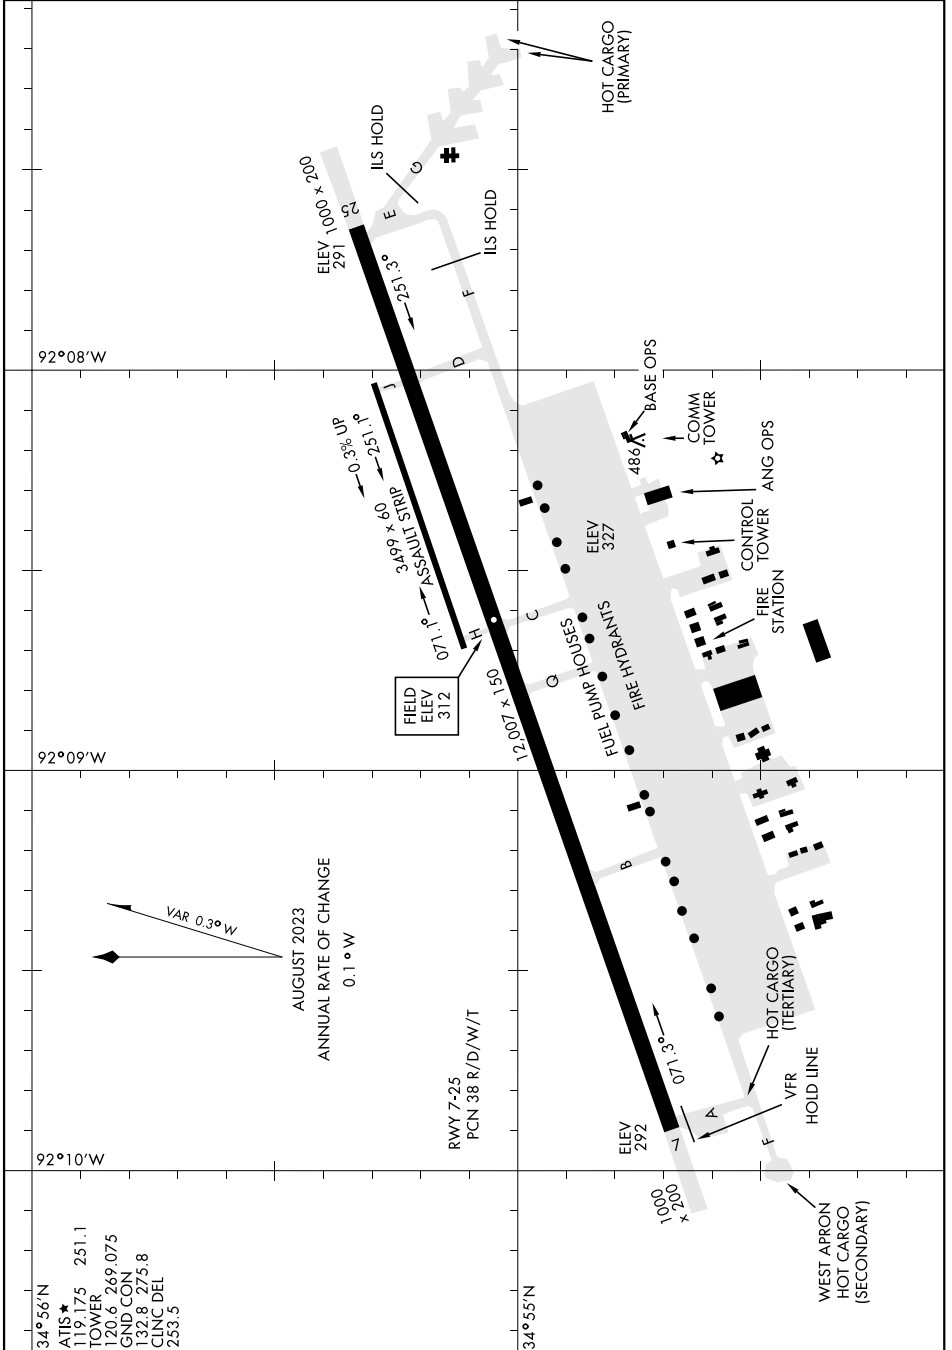

AIRPORT DIAGRAM

LITTLE ROCK AFB (KLRF)

JACKSONVILLE, ARKANSAS

AL-738 [USAF]

SC-1, 20 MAR 2025 to 17 APR 2025

SC-1, 20 MAR 2025 to 17 APR 2025

AIRPORT DIAGRAM

JACKSONVILLE, ARKANSAS

LITTLE ROCK AFB (KLRF)