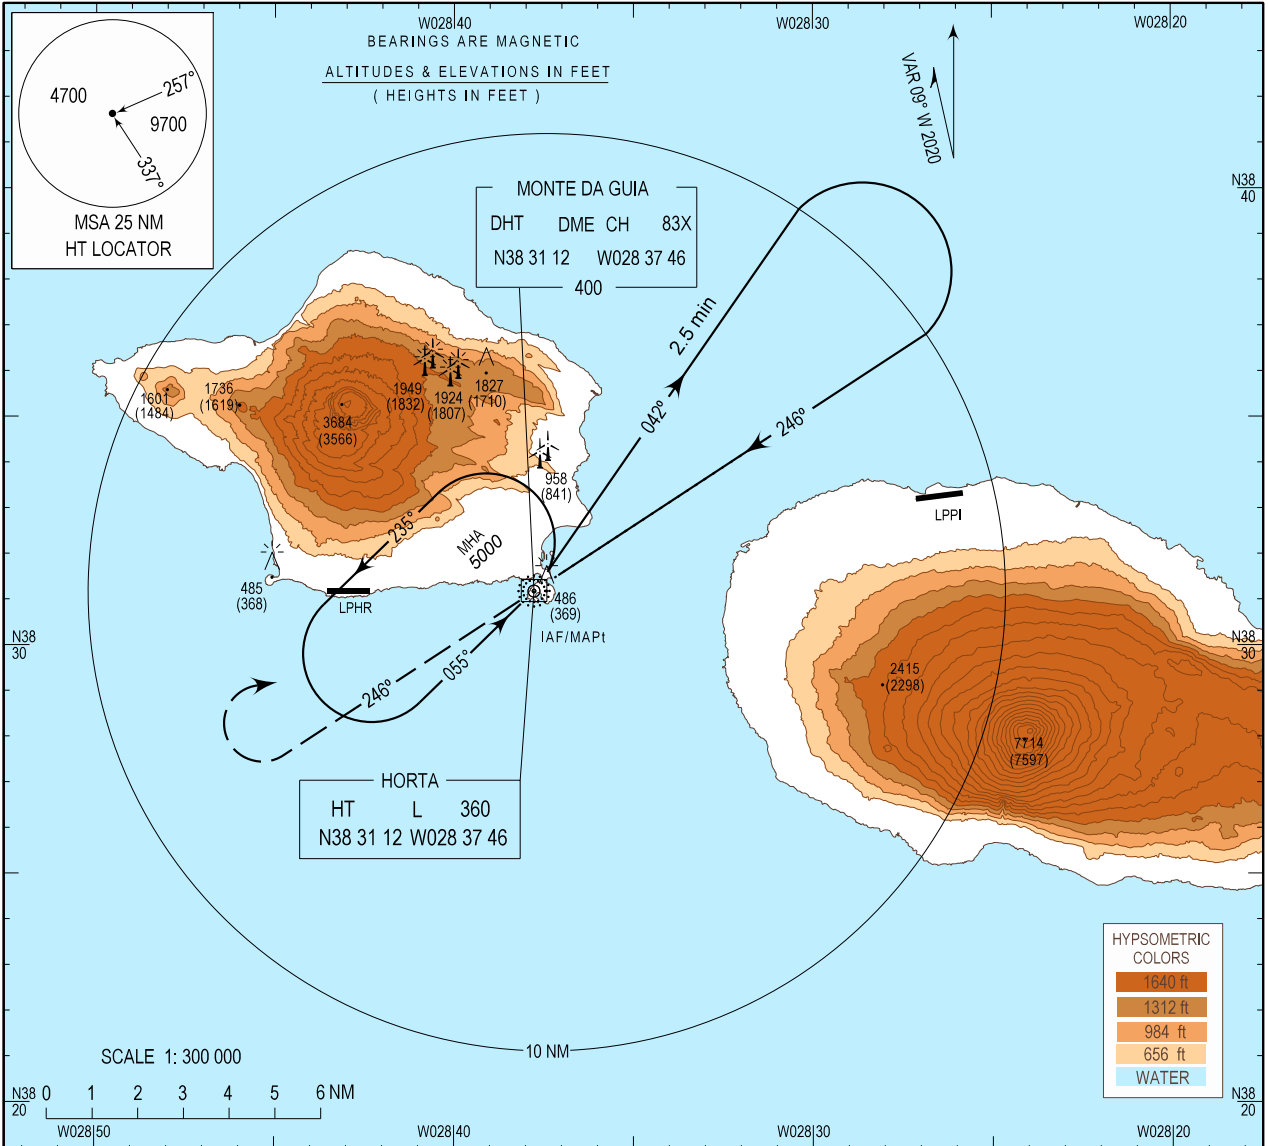

INSTRUMENT  
APPROACH  
CHART - ICAO

AD ELEV 117 ft  
HEIGHTS RELATED  
TO AD ELEV

SANTA MARIA RADAR 132.150  
HORTA APPROACH 120.600  
HORTA TOWER 118.000

HORTA (LPHR)  
HT Locator -b  
CAT C

MAGVAR updated. AD ELEV updated.

THIS PAGE INTENTIONALLY LEFT BLANK