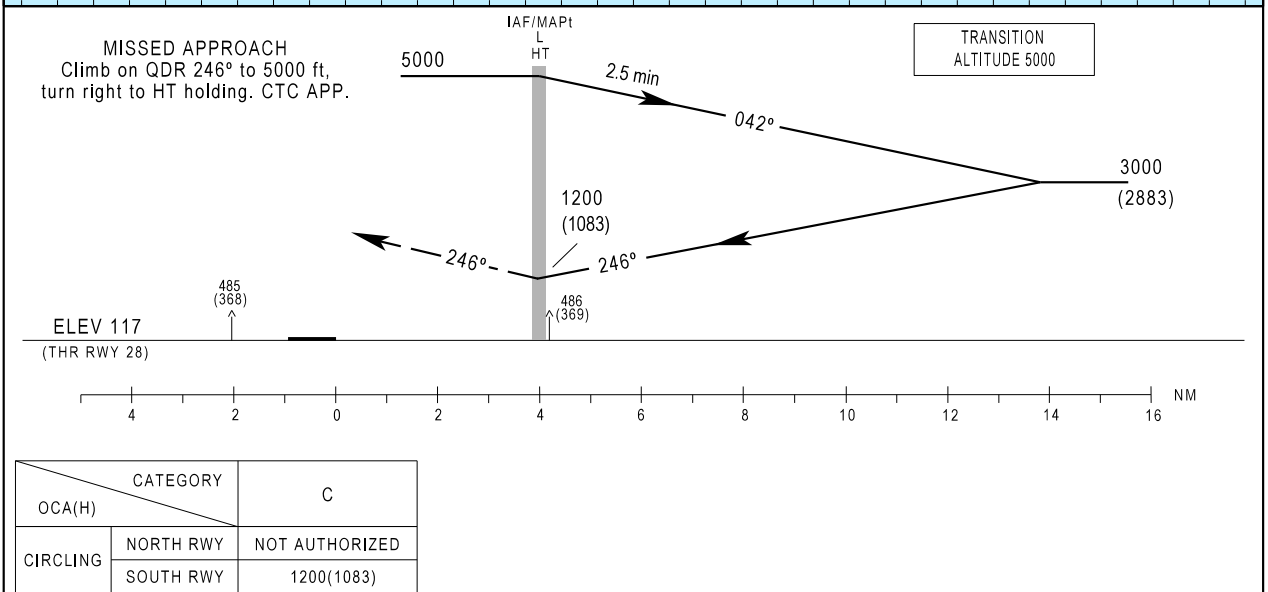

INSTRUMENT  
APPROACH  
CHART - ICAO

AD ELEV 117 ft  
HEIGHTS RELATED  
TO AD ELEV

SANTA MARIA RADAR 132.150  
HORTA APPROACH 120.600  
HORTA TOWER 118.000

HORTA (LPHR)  
HT Locator -b  
CAT C

MAGVAR updated. AD ELEV updated.