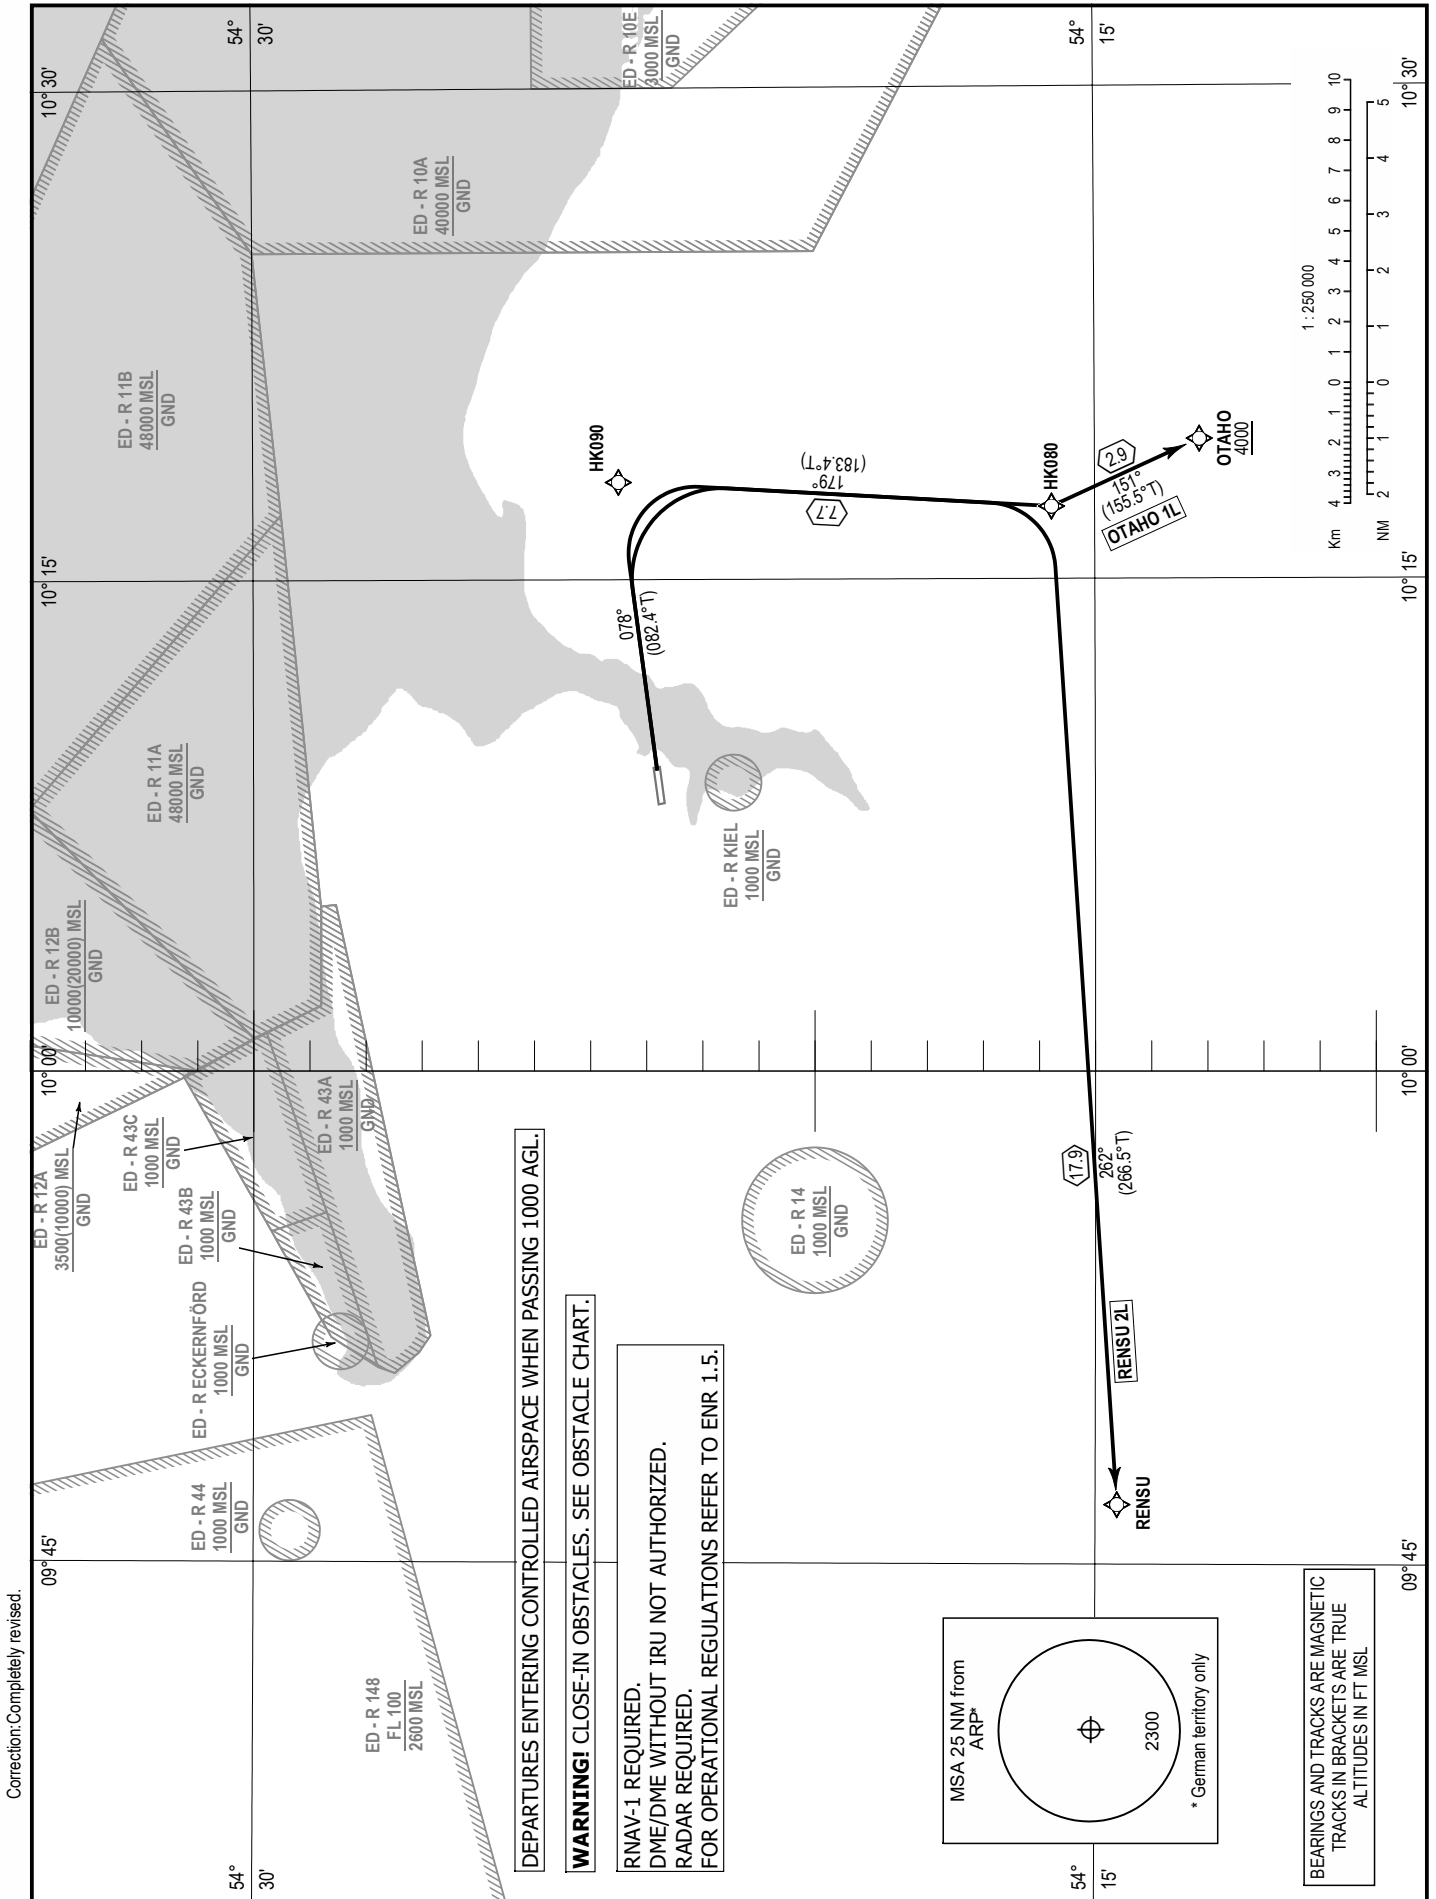

STANDARD DEPARTURE CHART -
INSTRUMENT (SID) - ICAO
RNAV (GPS, DME/DME/IRU)

KIEL INFORMATION	119.980
BREMEN RADAR	124.075

TRANSITION
ALTITUDE 5000
VAR 4° E

KIEL-HOLTENAU
RWY 08
OTAHO 1L RENSU 2L

Correction: Completely revised.