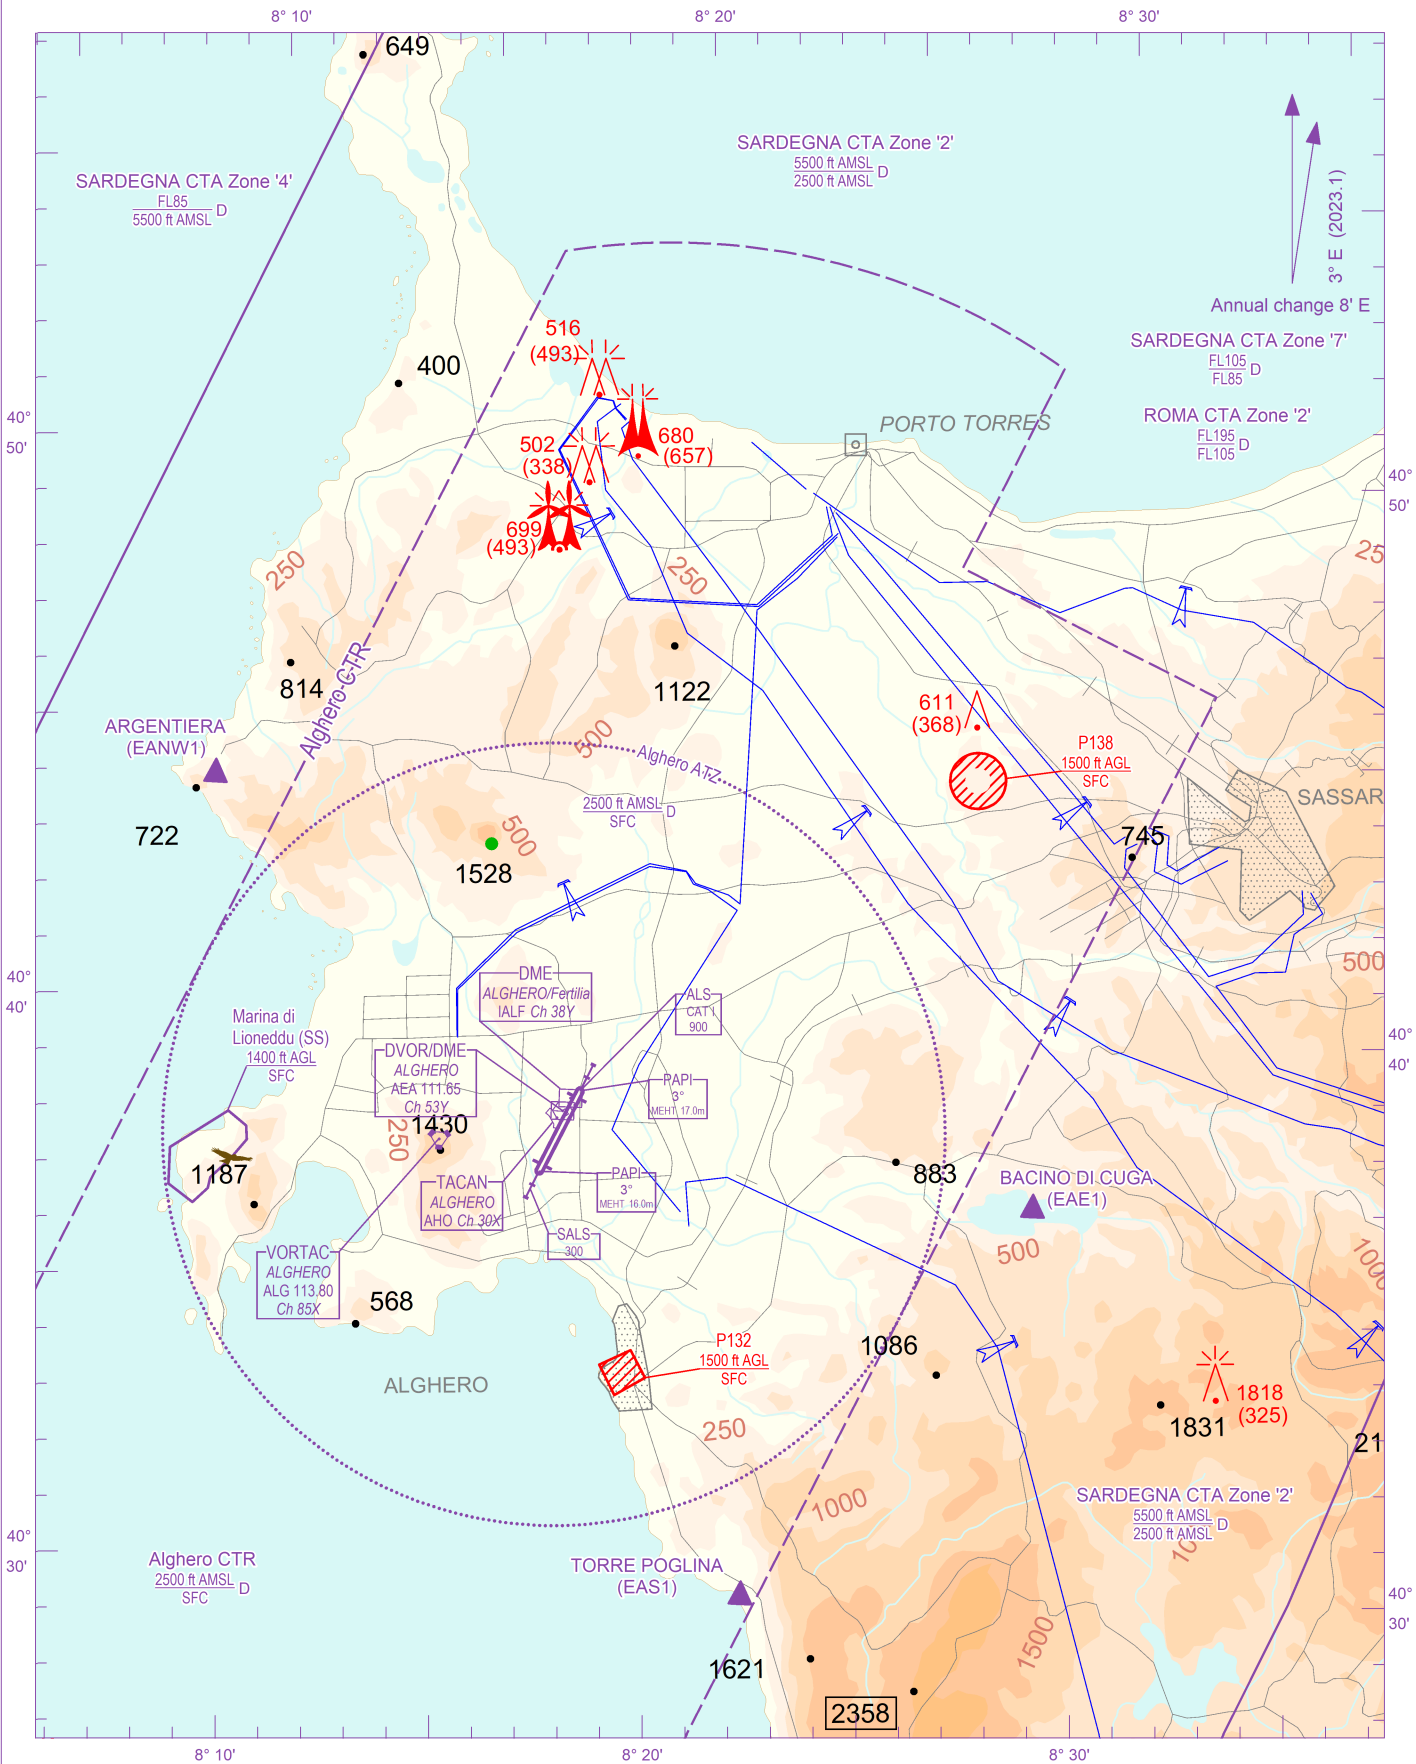

ICAO - VISUAL APPROACH CHART

SCALE 1:250.000

FIS Roma Information 125.750 / 134.125
 APP Roma Radar 125.950 (127.125)
 TWR Alghero TWR 118.850
 ATIS Alghero terminal information 125.025

AD ELEV

87

L
I
E
A

ALGHERO/FERTILIA

CHANGE: UPDATED CHART

AIRSPACE CLASSIFICATION See AIP ENR 1.4
TRANSITION ALT 6000 FT
ELEV AND ALT IN FT IF NOT OTHERWISE INDICATED

REMARK
 (1) Entire chart is included in Sardegna CTA Zone 7 and Roma CTA Zone 2

WARNING

Obstructions information updated to ICAO - ANC ITALIA ed. 31/CIGA