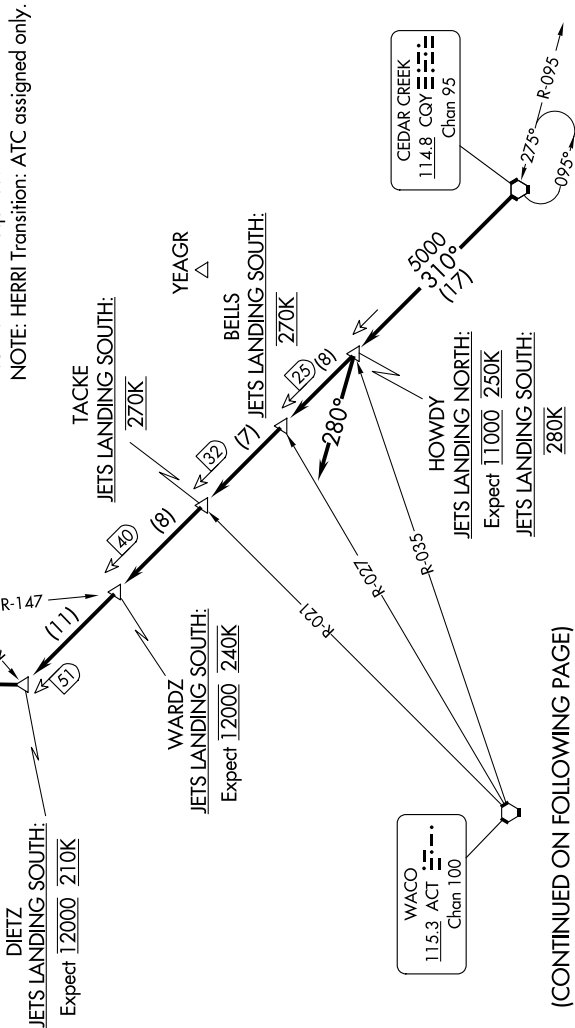

# CEDAR CREEK THREE ARRIVAL Arrival Routes

SC-2, 20 MAR 2025 to 17 APR 2025

LONE STAR APP CON  
125.025 133.525 263.025  
D-ATIS ARR  
123.775

**PROP AIRCRAFT LANDING DFW:**  
Expect this STAR only when DFW is landing north. When DFW is landing south, expect and/or file the YEAGR STAR.

NOTE: RADAR required.  
NOTE: HERRI Transition: ATC assigned only.

**COWBOY**  
116.2 CVE  
Chan 109

**MAVERICK**  
113.1 TTT  
Chan 78

**WACO**  
115.3 ACT  
Chan 100

**CEDAR CREEK**  
114.8 CQY  
Chan 95

(CONTINUED ON FOLLOWING PAGE)

Note: Chart not to scale.

SC-2, 20 MAR 2025 to 17 APR 2025

# CEDAR CREEK THREE ARRIVAL Arrival Routes