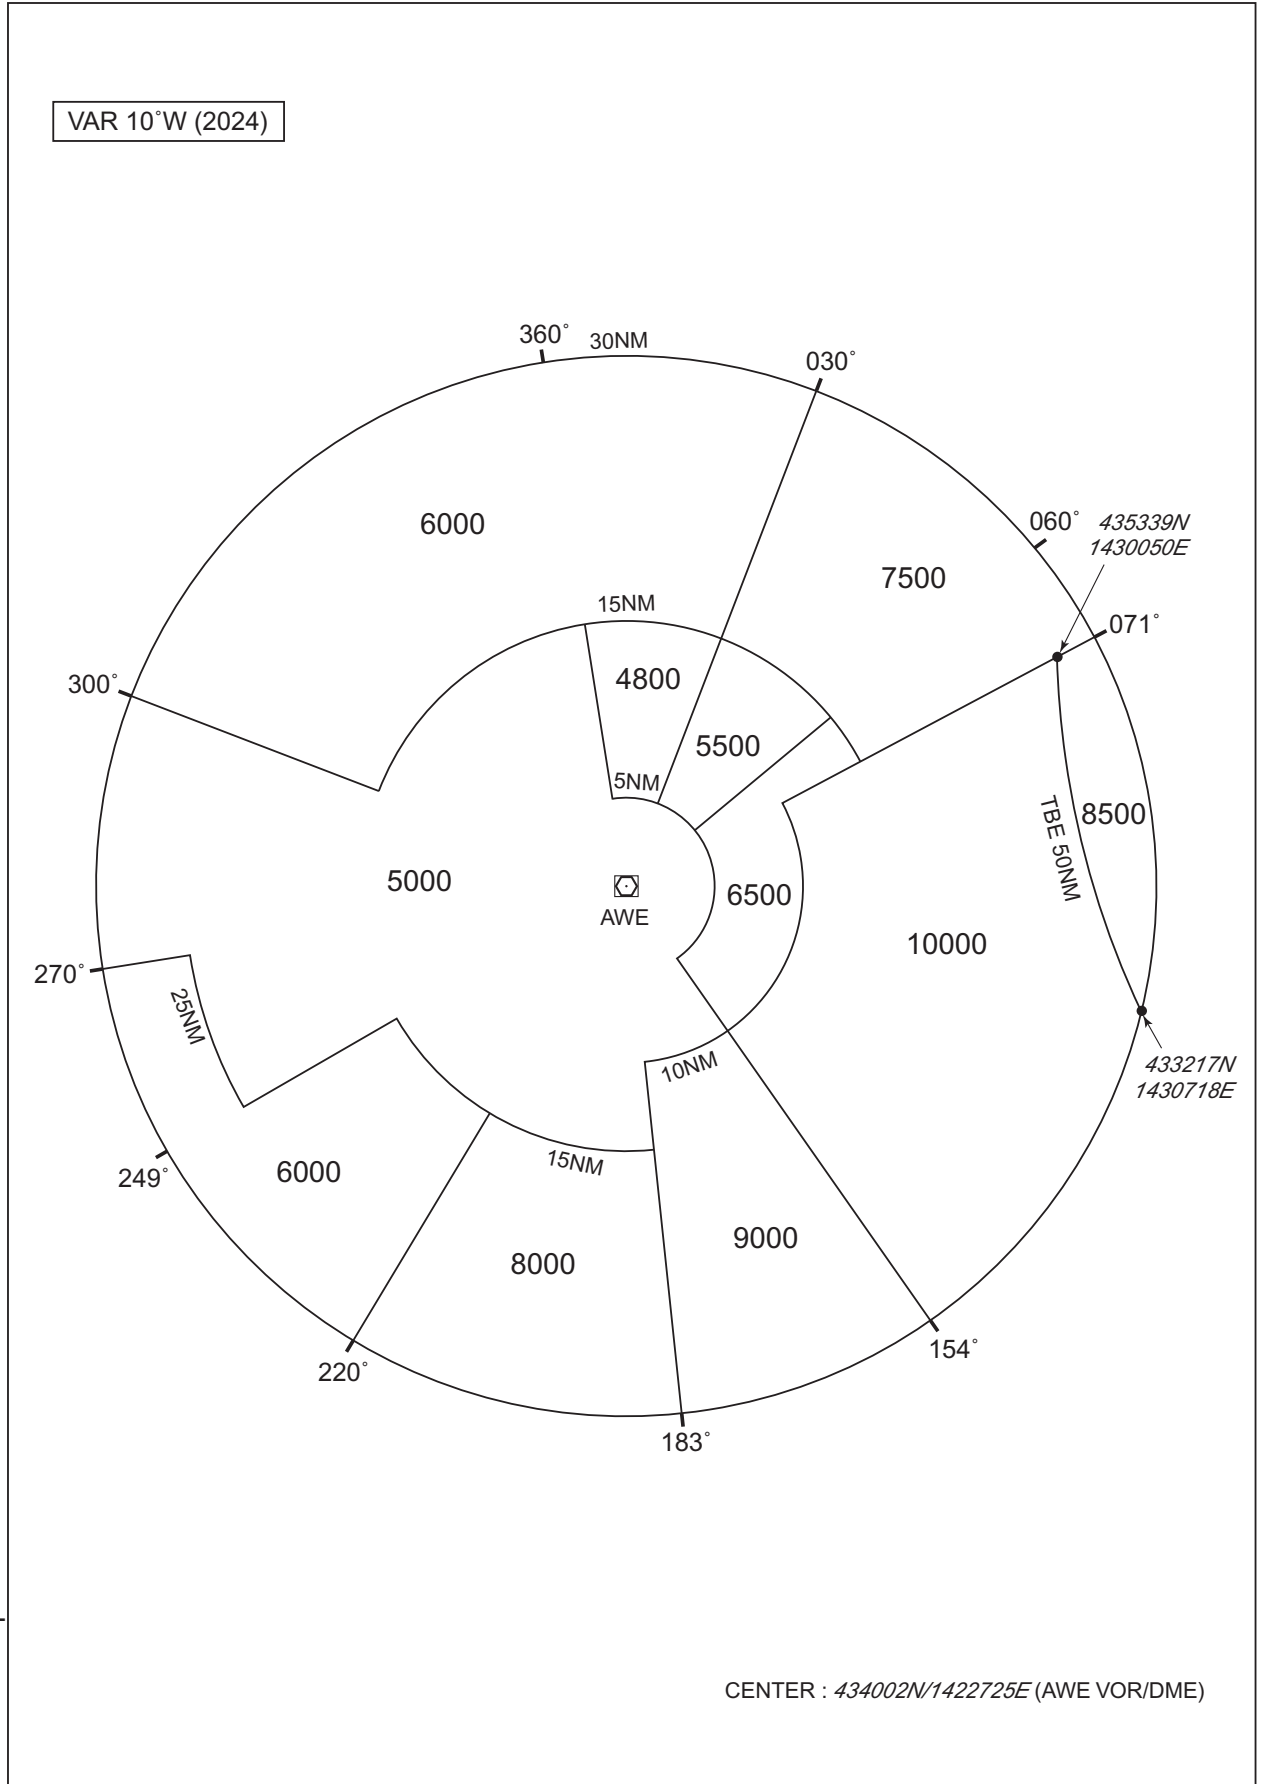

RJEC / ASAHIKAWA

Minimum Vectoring Altitude CHART

CHANGE : Update.

INTENTIONALLY LEFT BLANK